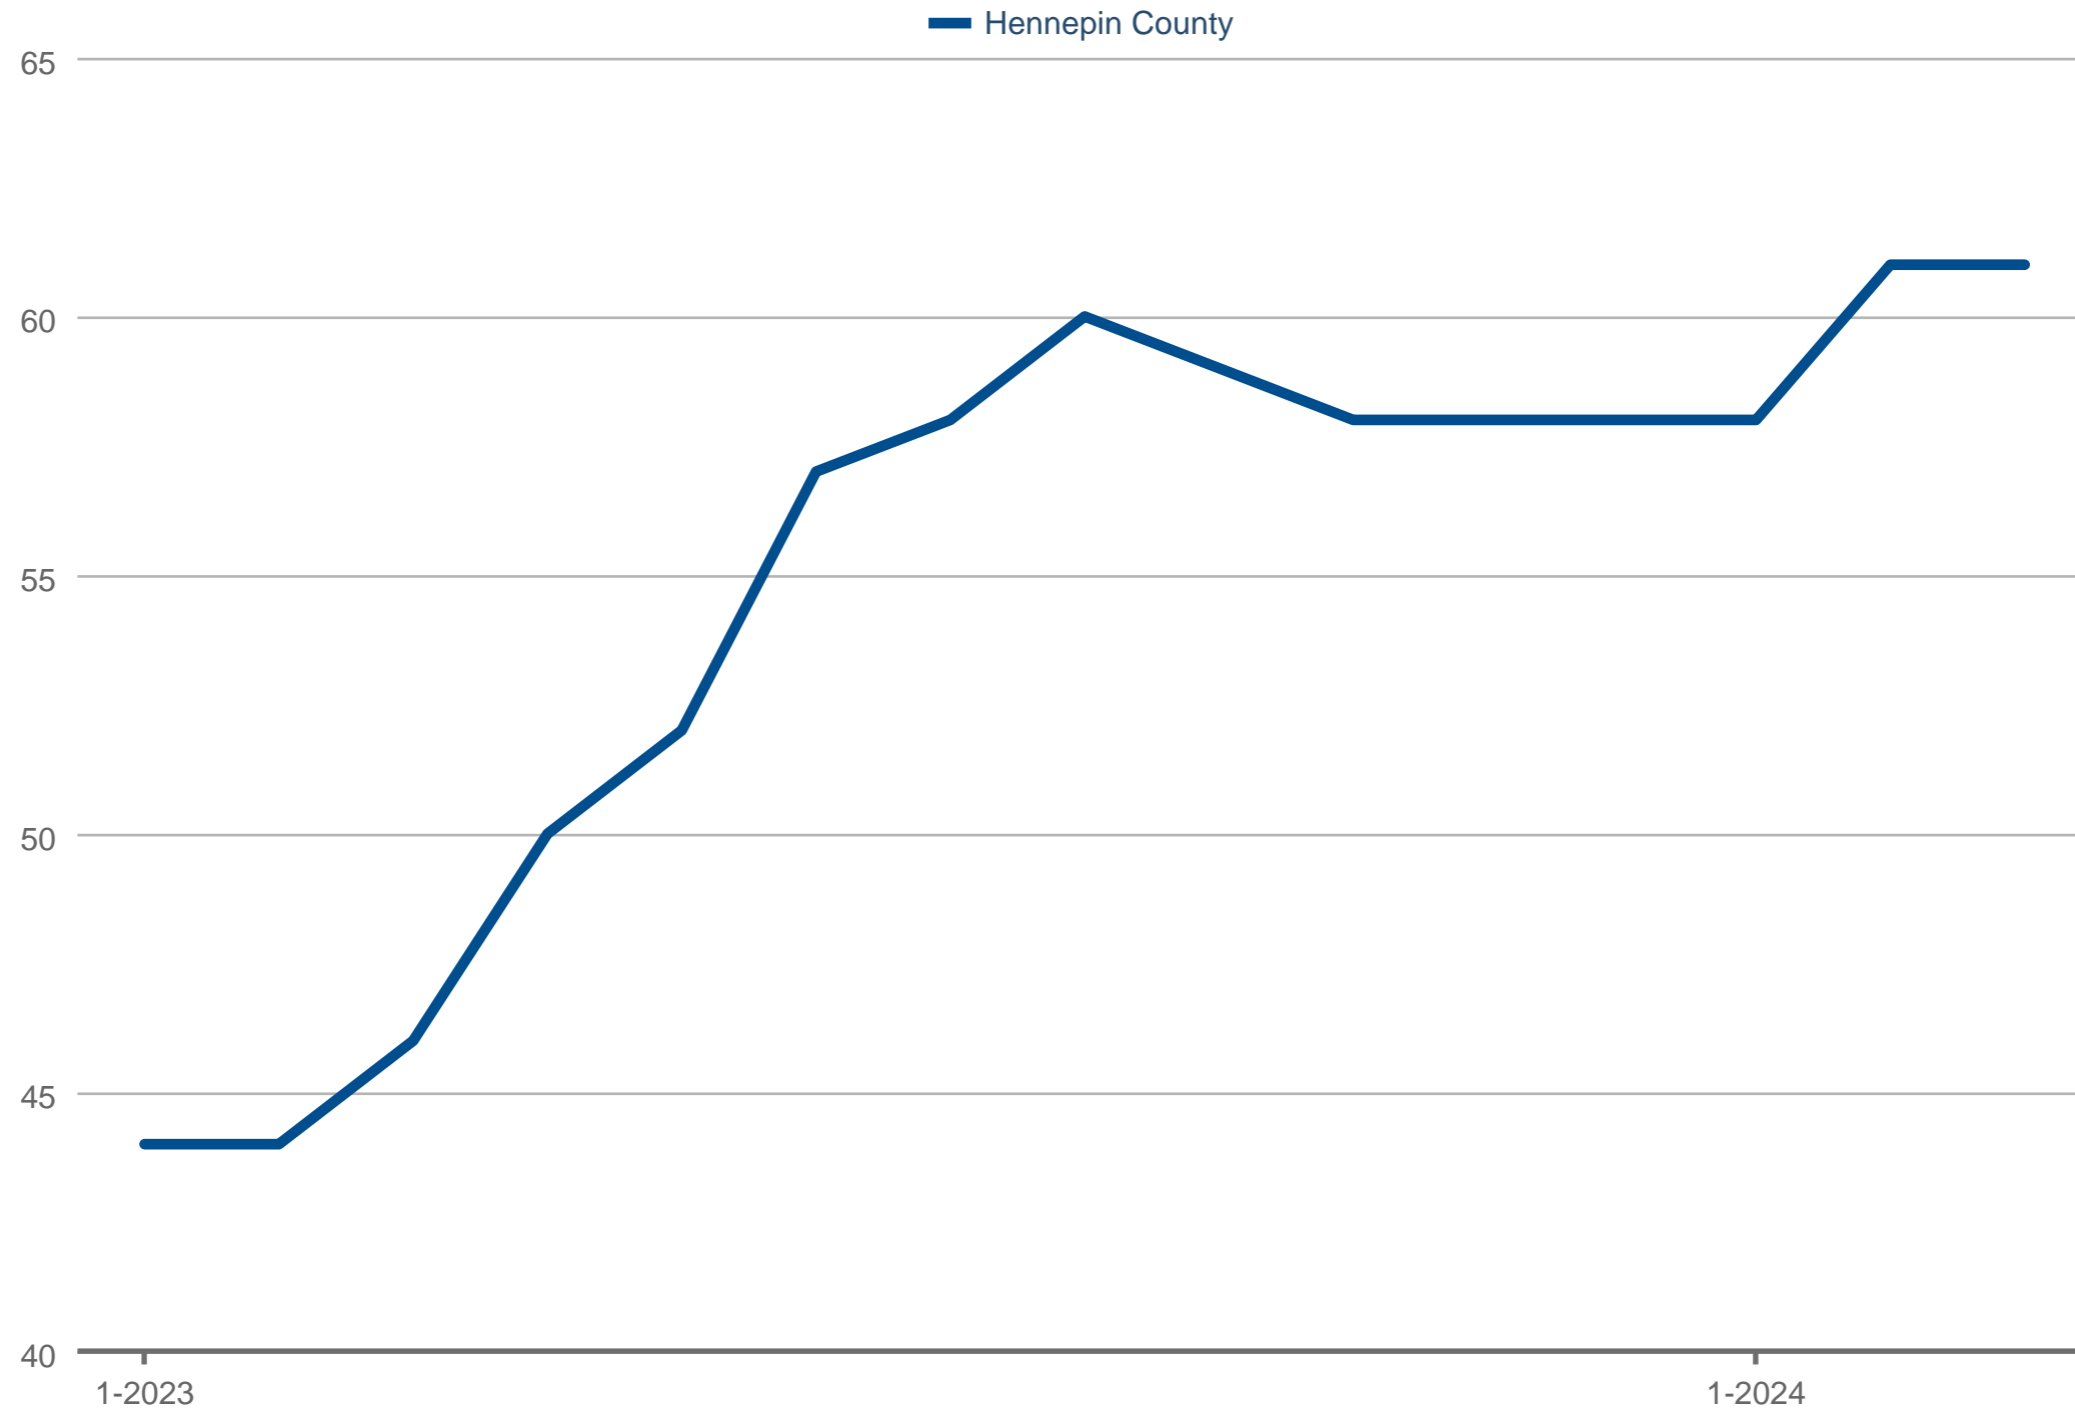

Average Days on Market

Hennepin County: Single-Family, Private Waterfront

Each data point is 12 months of activity. Data is from April 25, 2024.