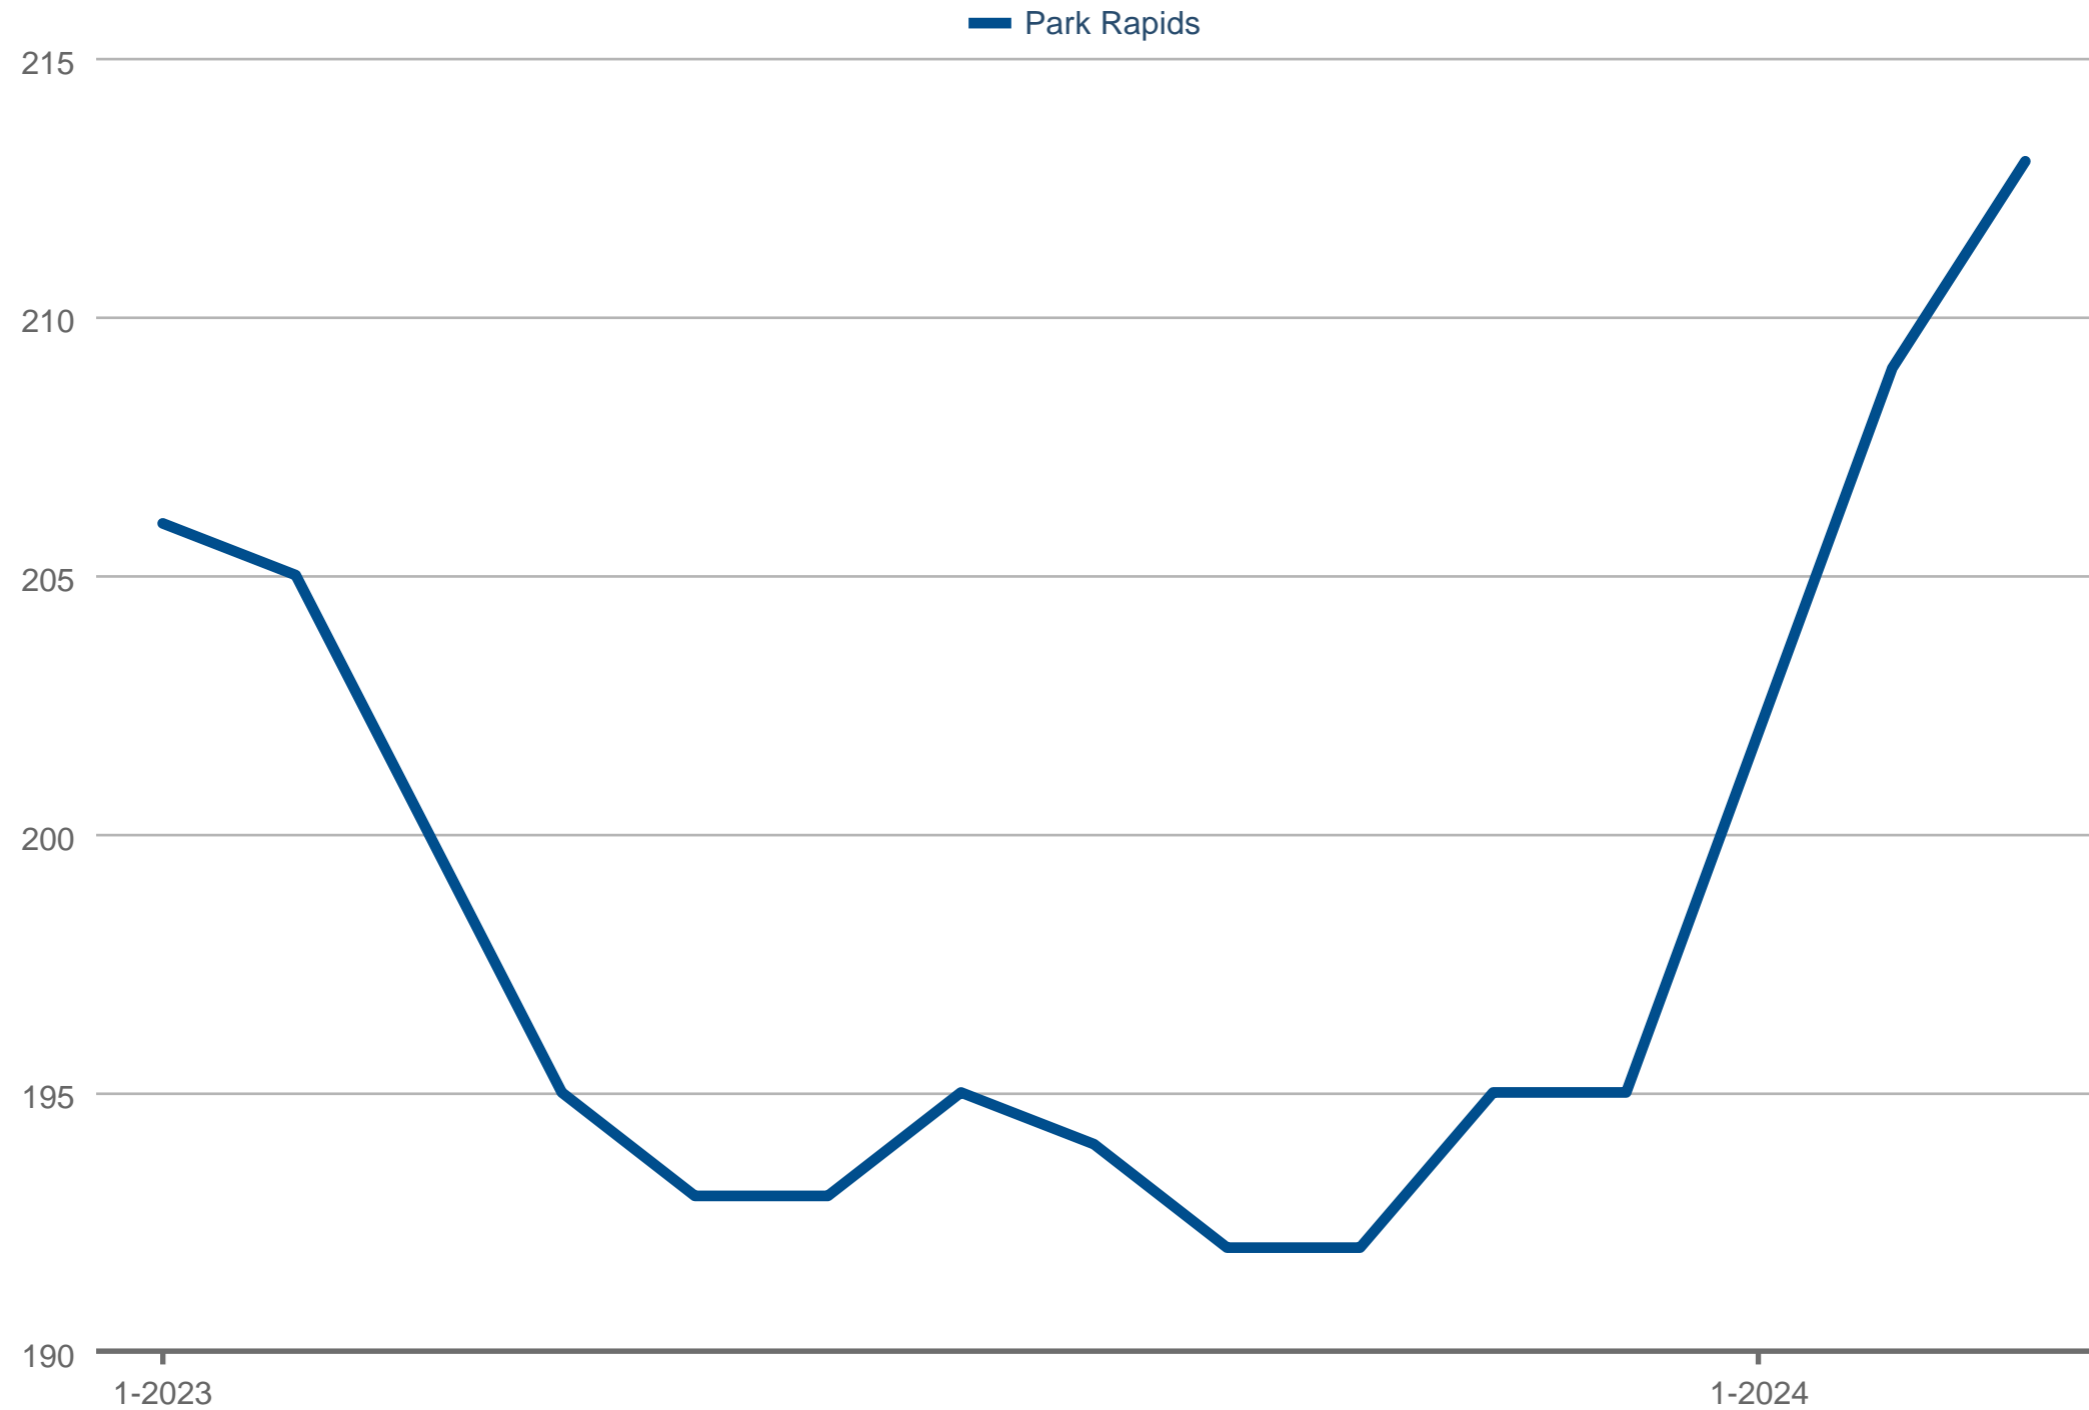

### New Listings

Park Rapids

Each data point is 12 months of activity. Data is from April 27, 2024.