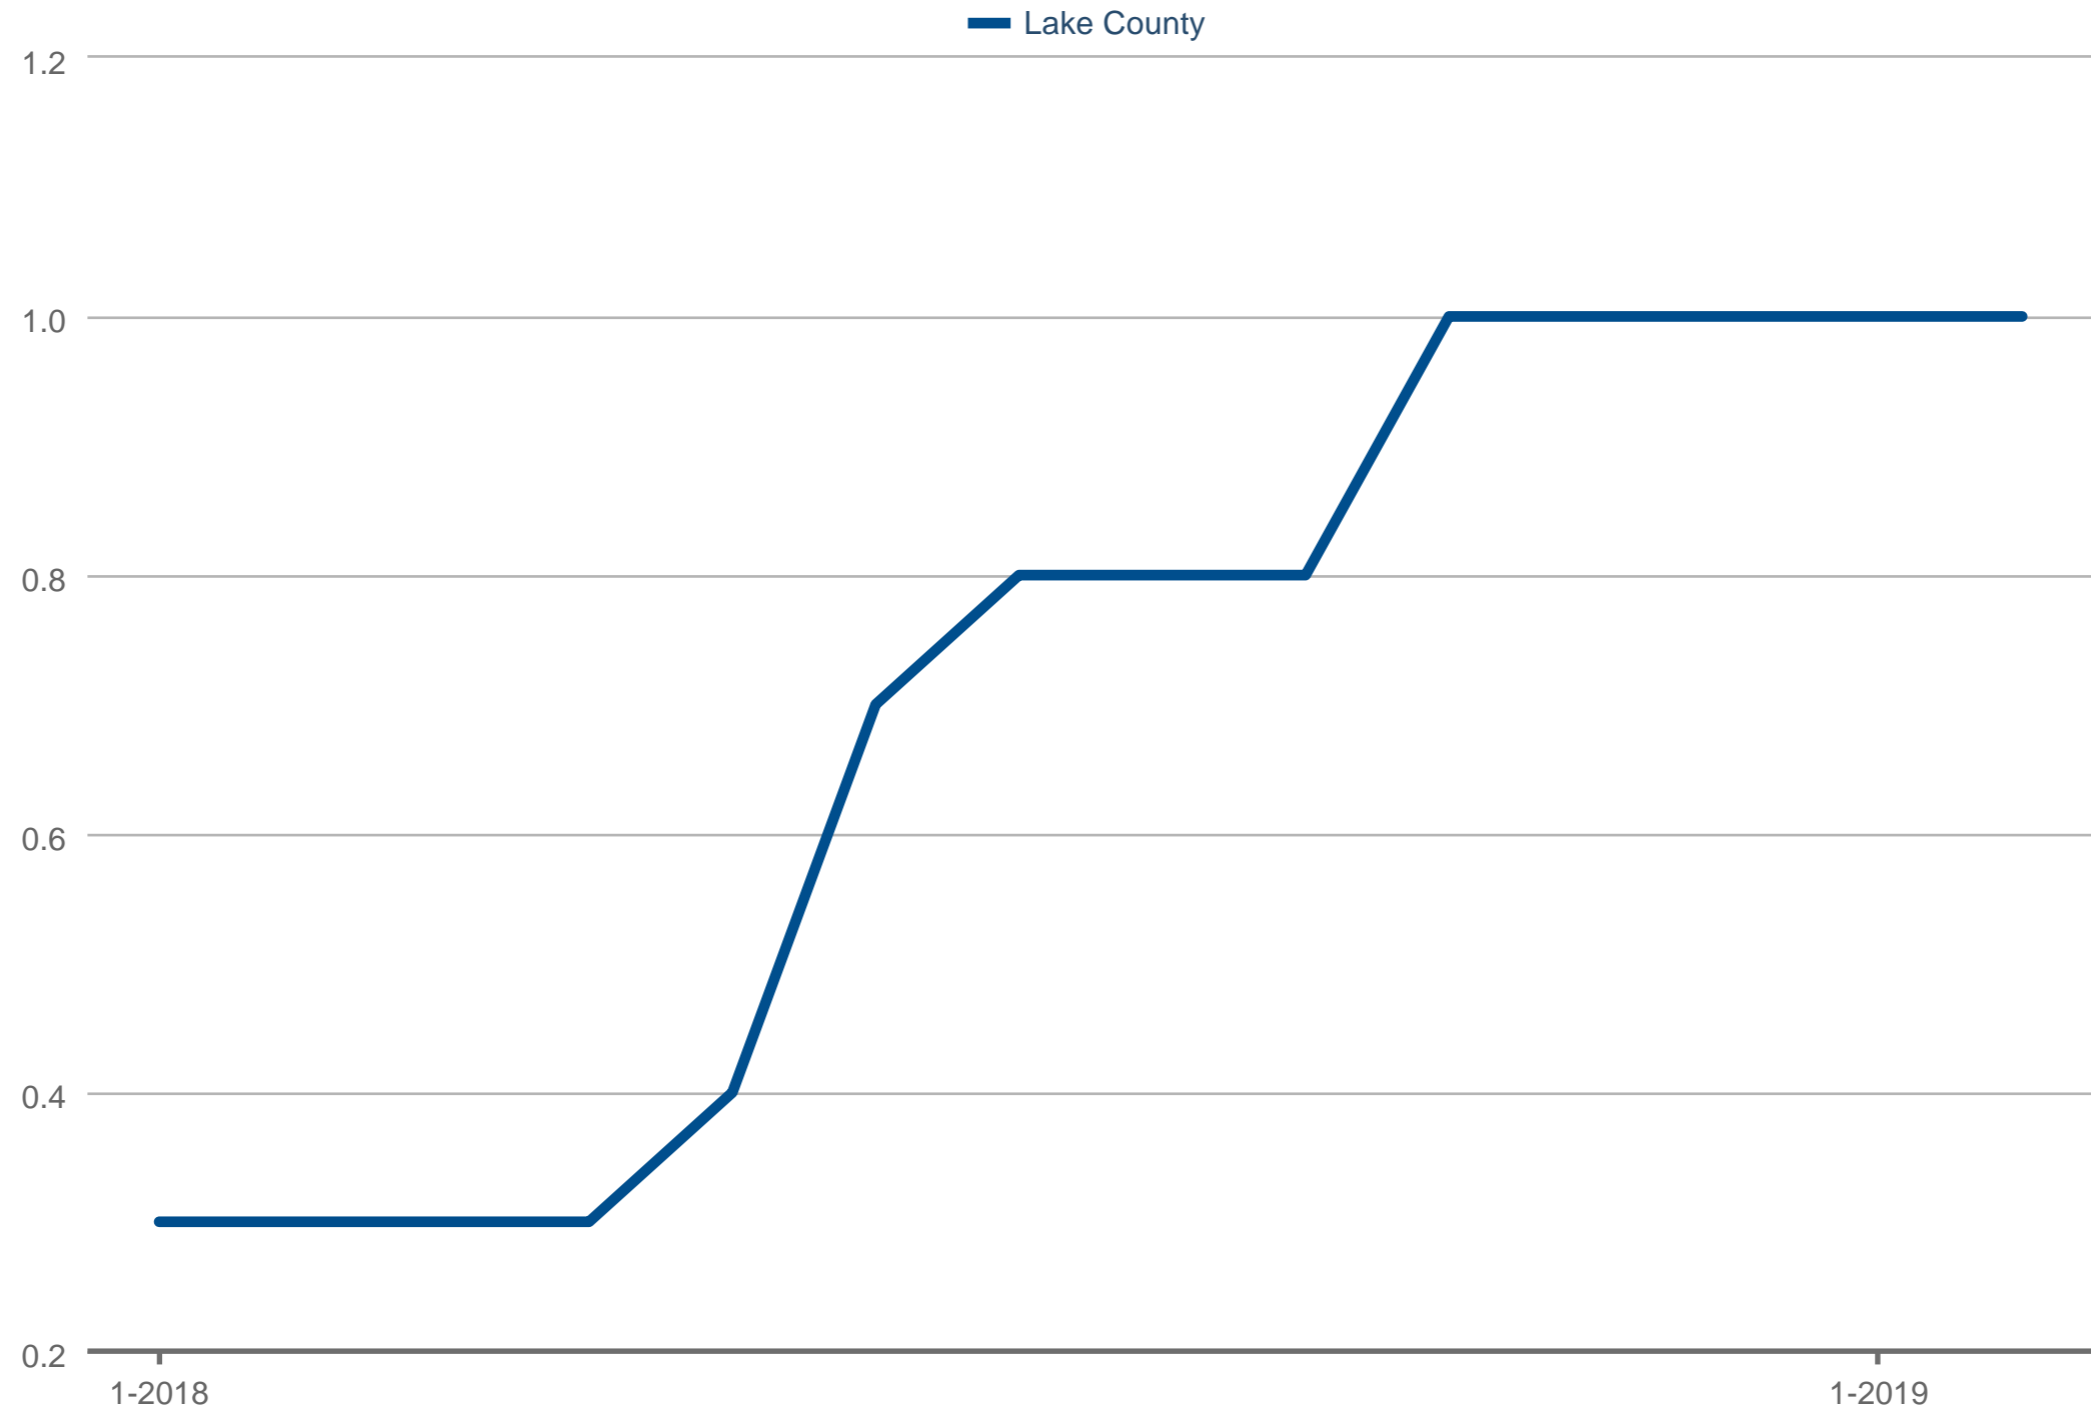

### Showings Per Listing

Lake County: Private Waterfront

Each data point is 12 months of activity. Data is from March 21, 2019.