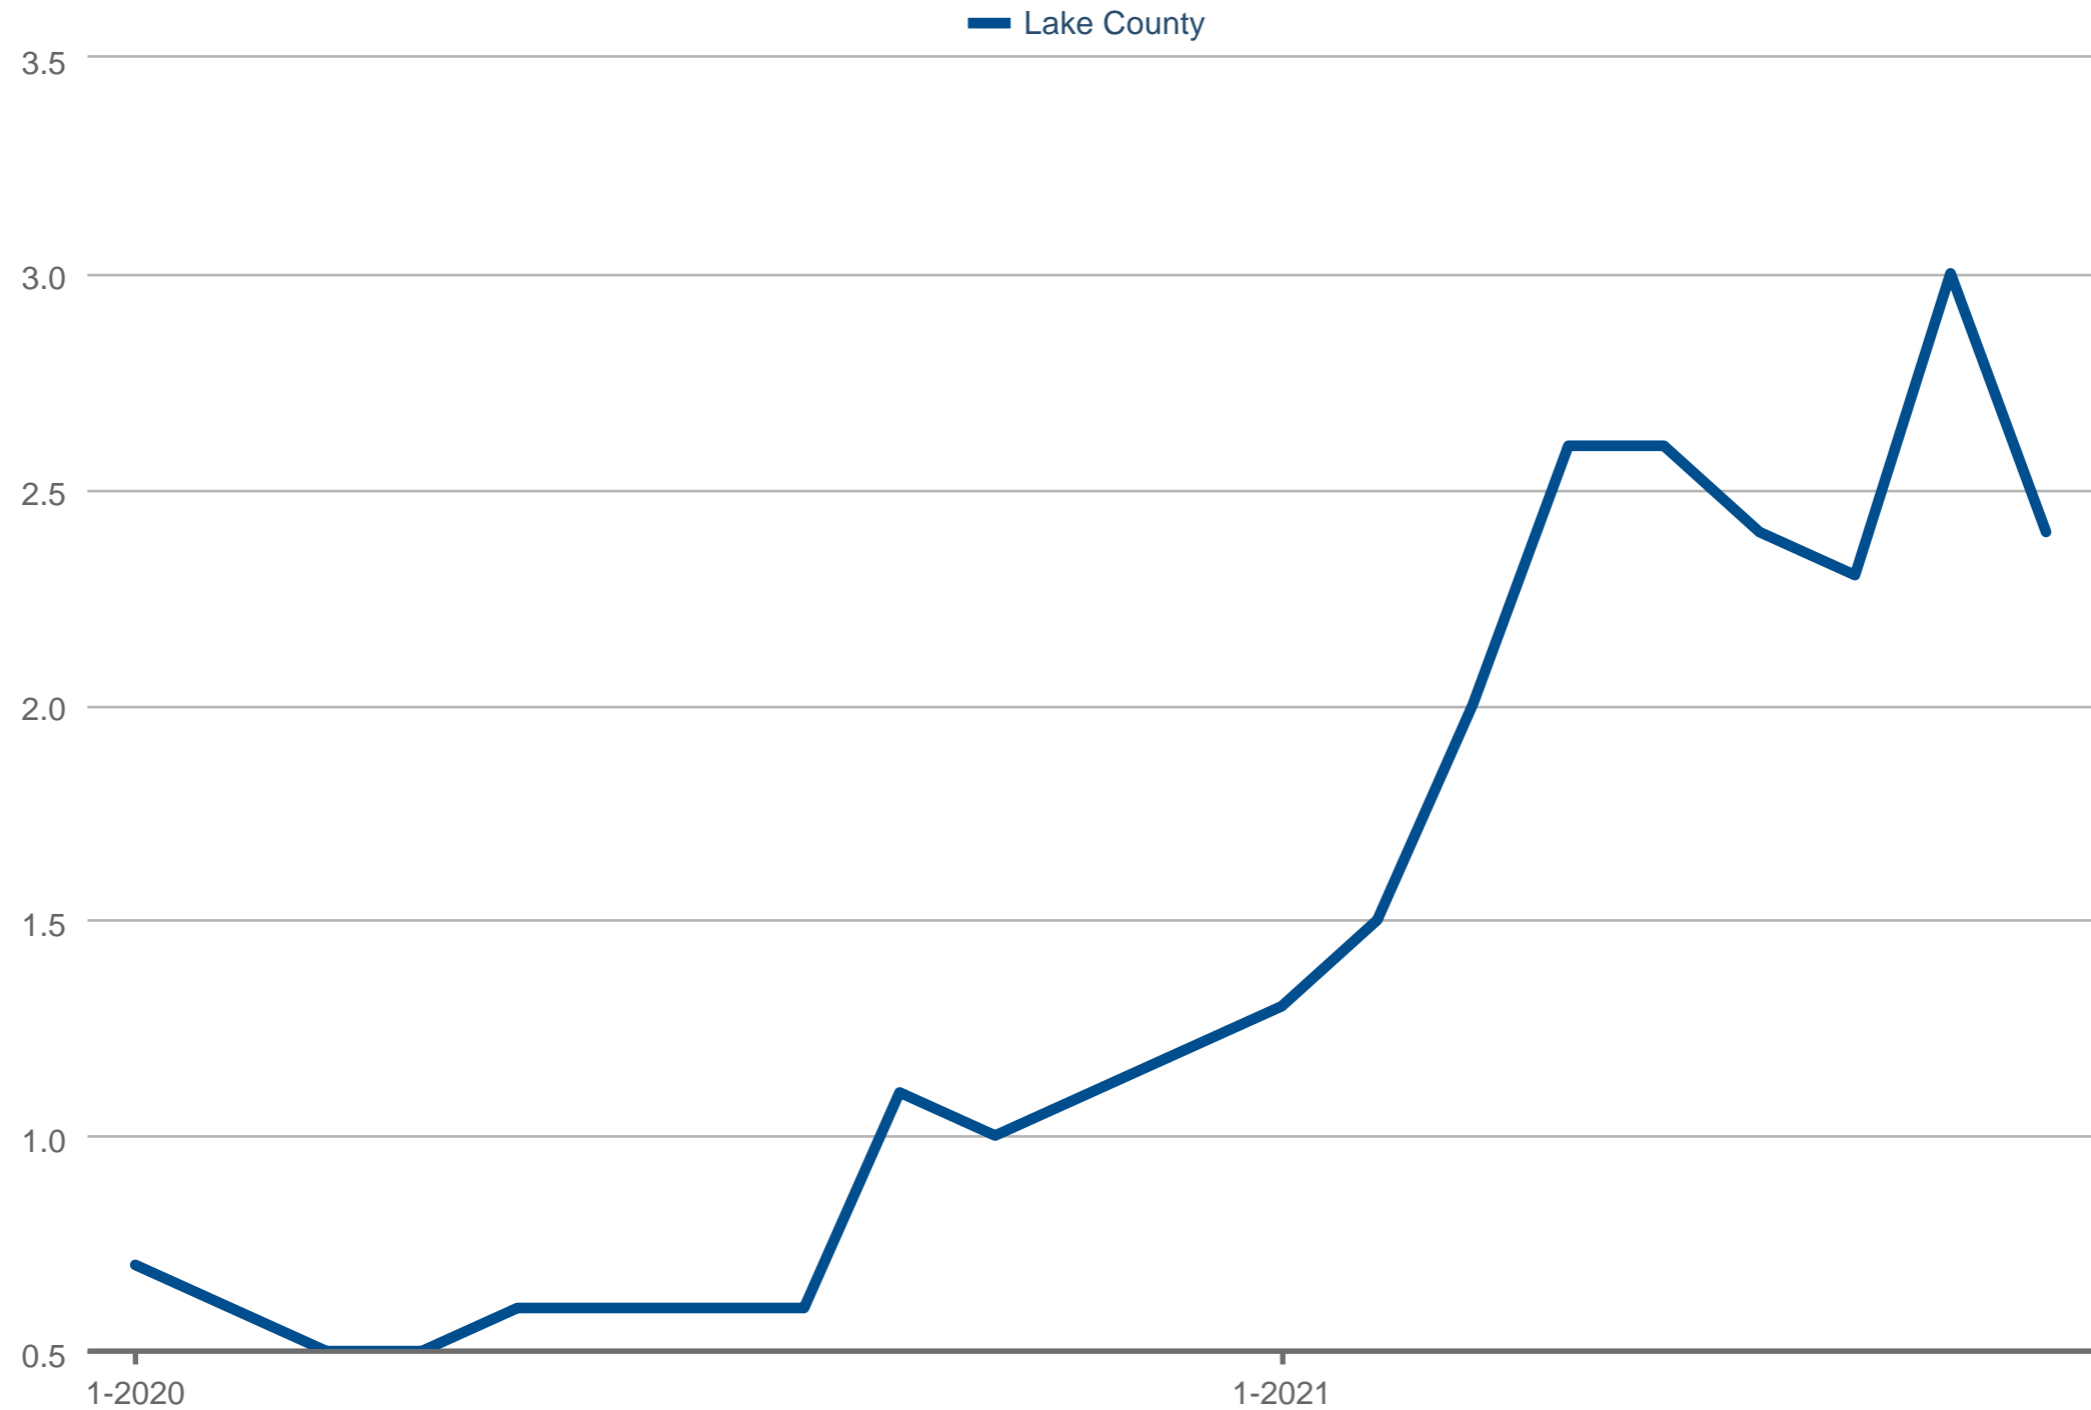

Showings Per Listing

Lake County: Private Waterfront

Each data point is 12 months of activity. Data is from October 23, 2021.