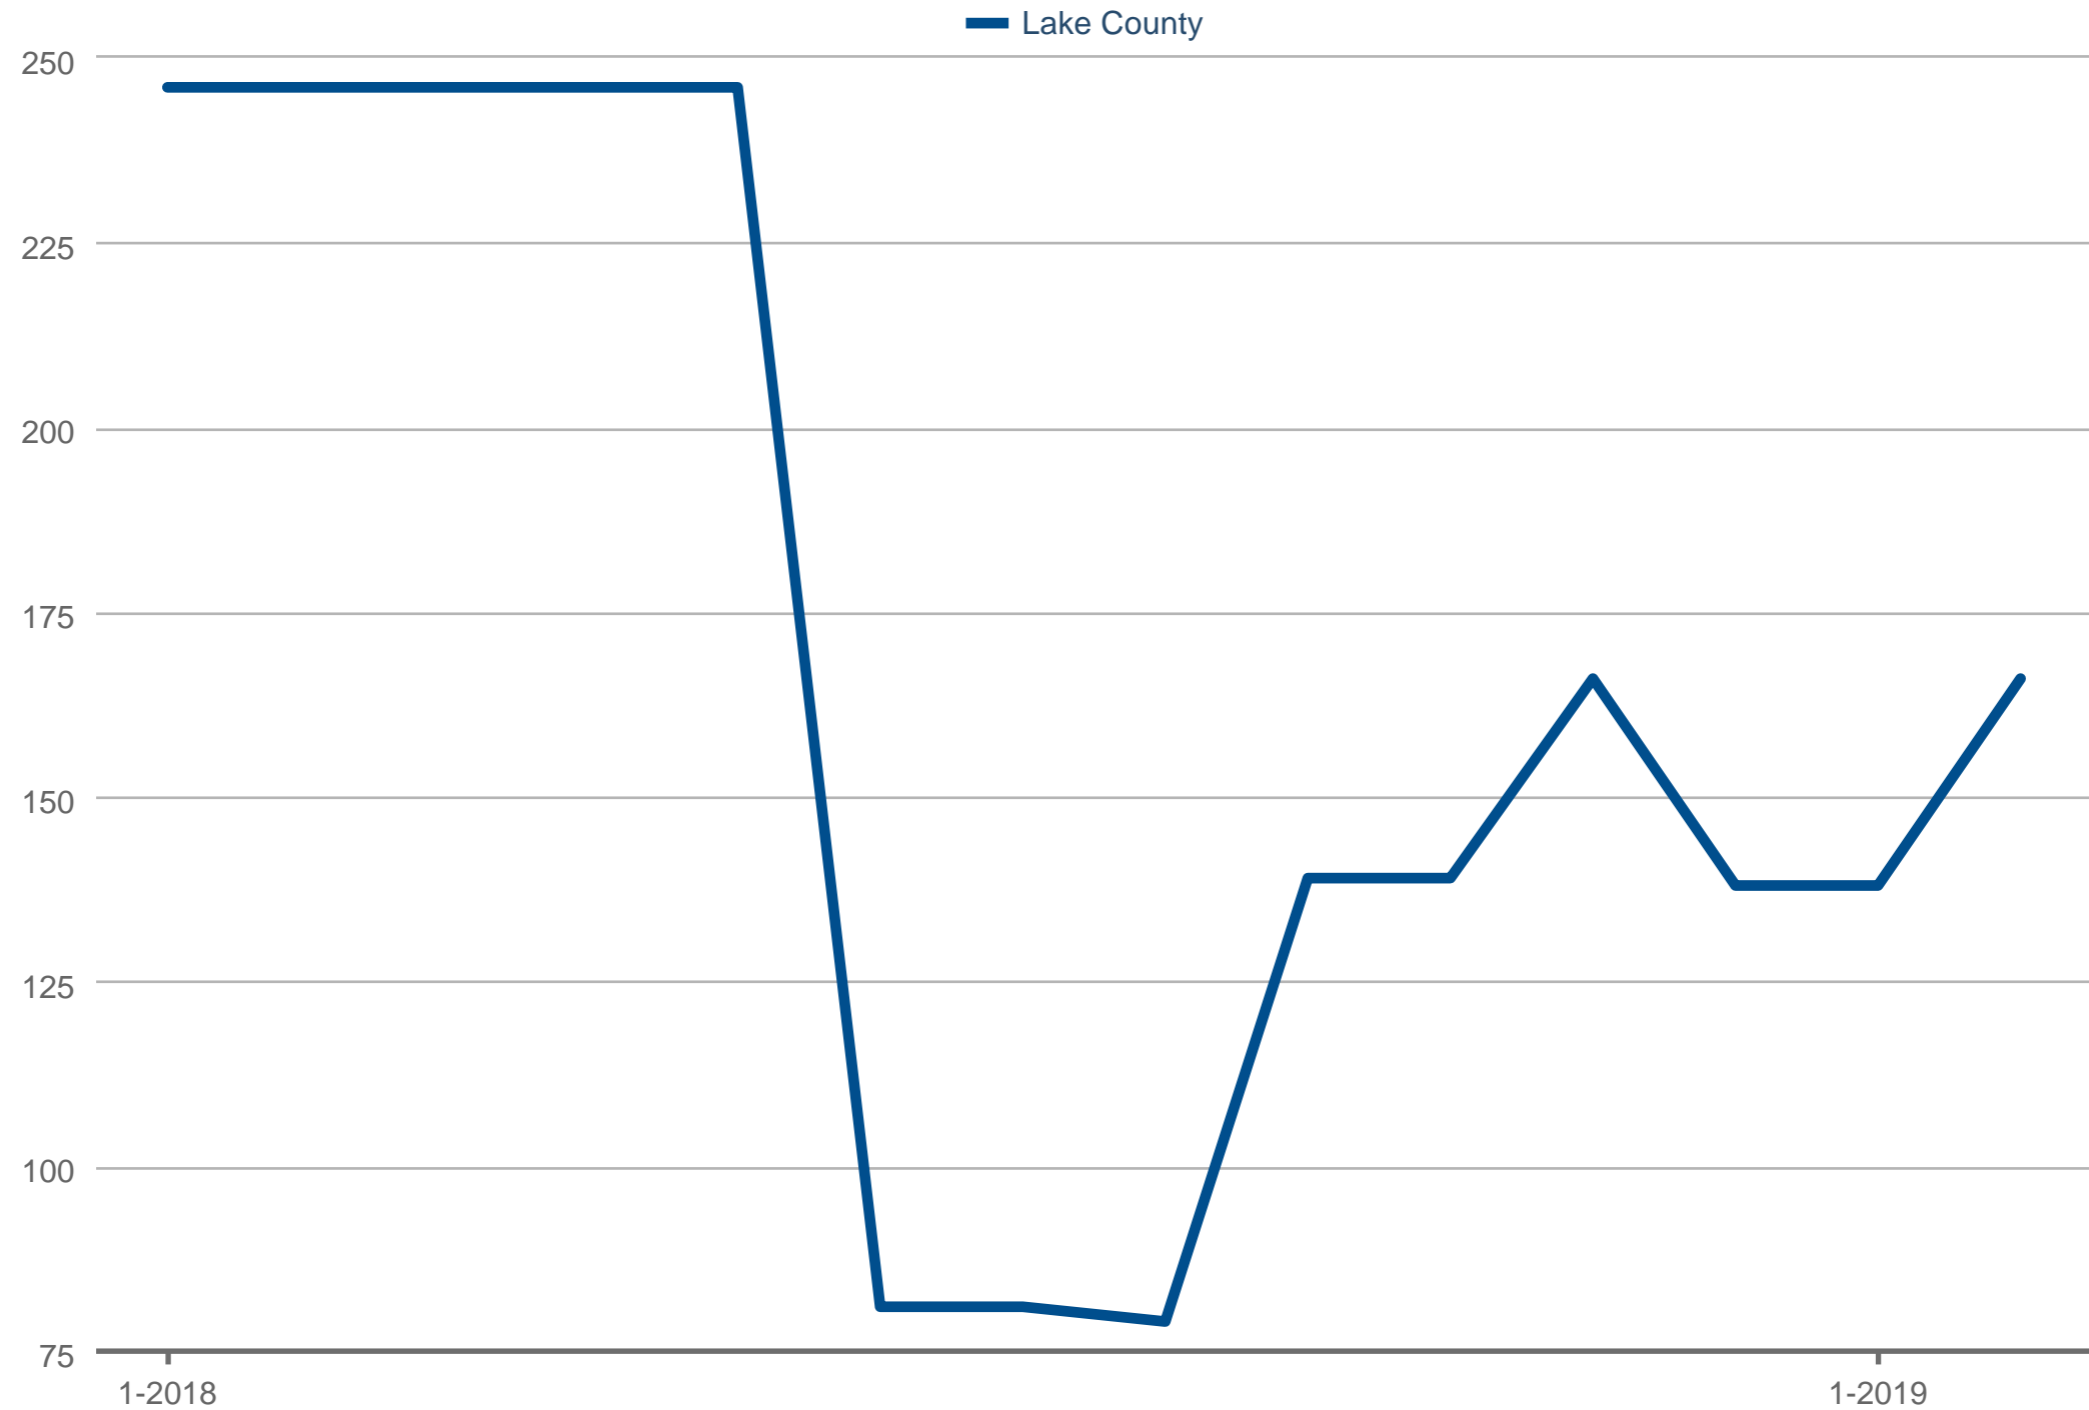

Median Days on Market

Lake County: Private Waterfront

Each data point is 12 months of activity. Data is from March 21, 2019.