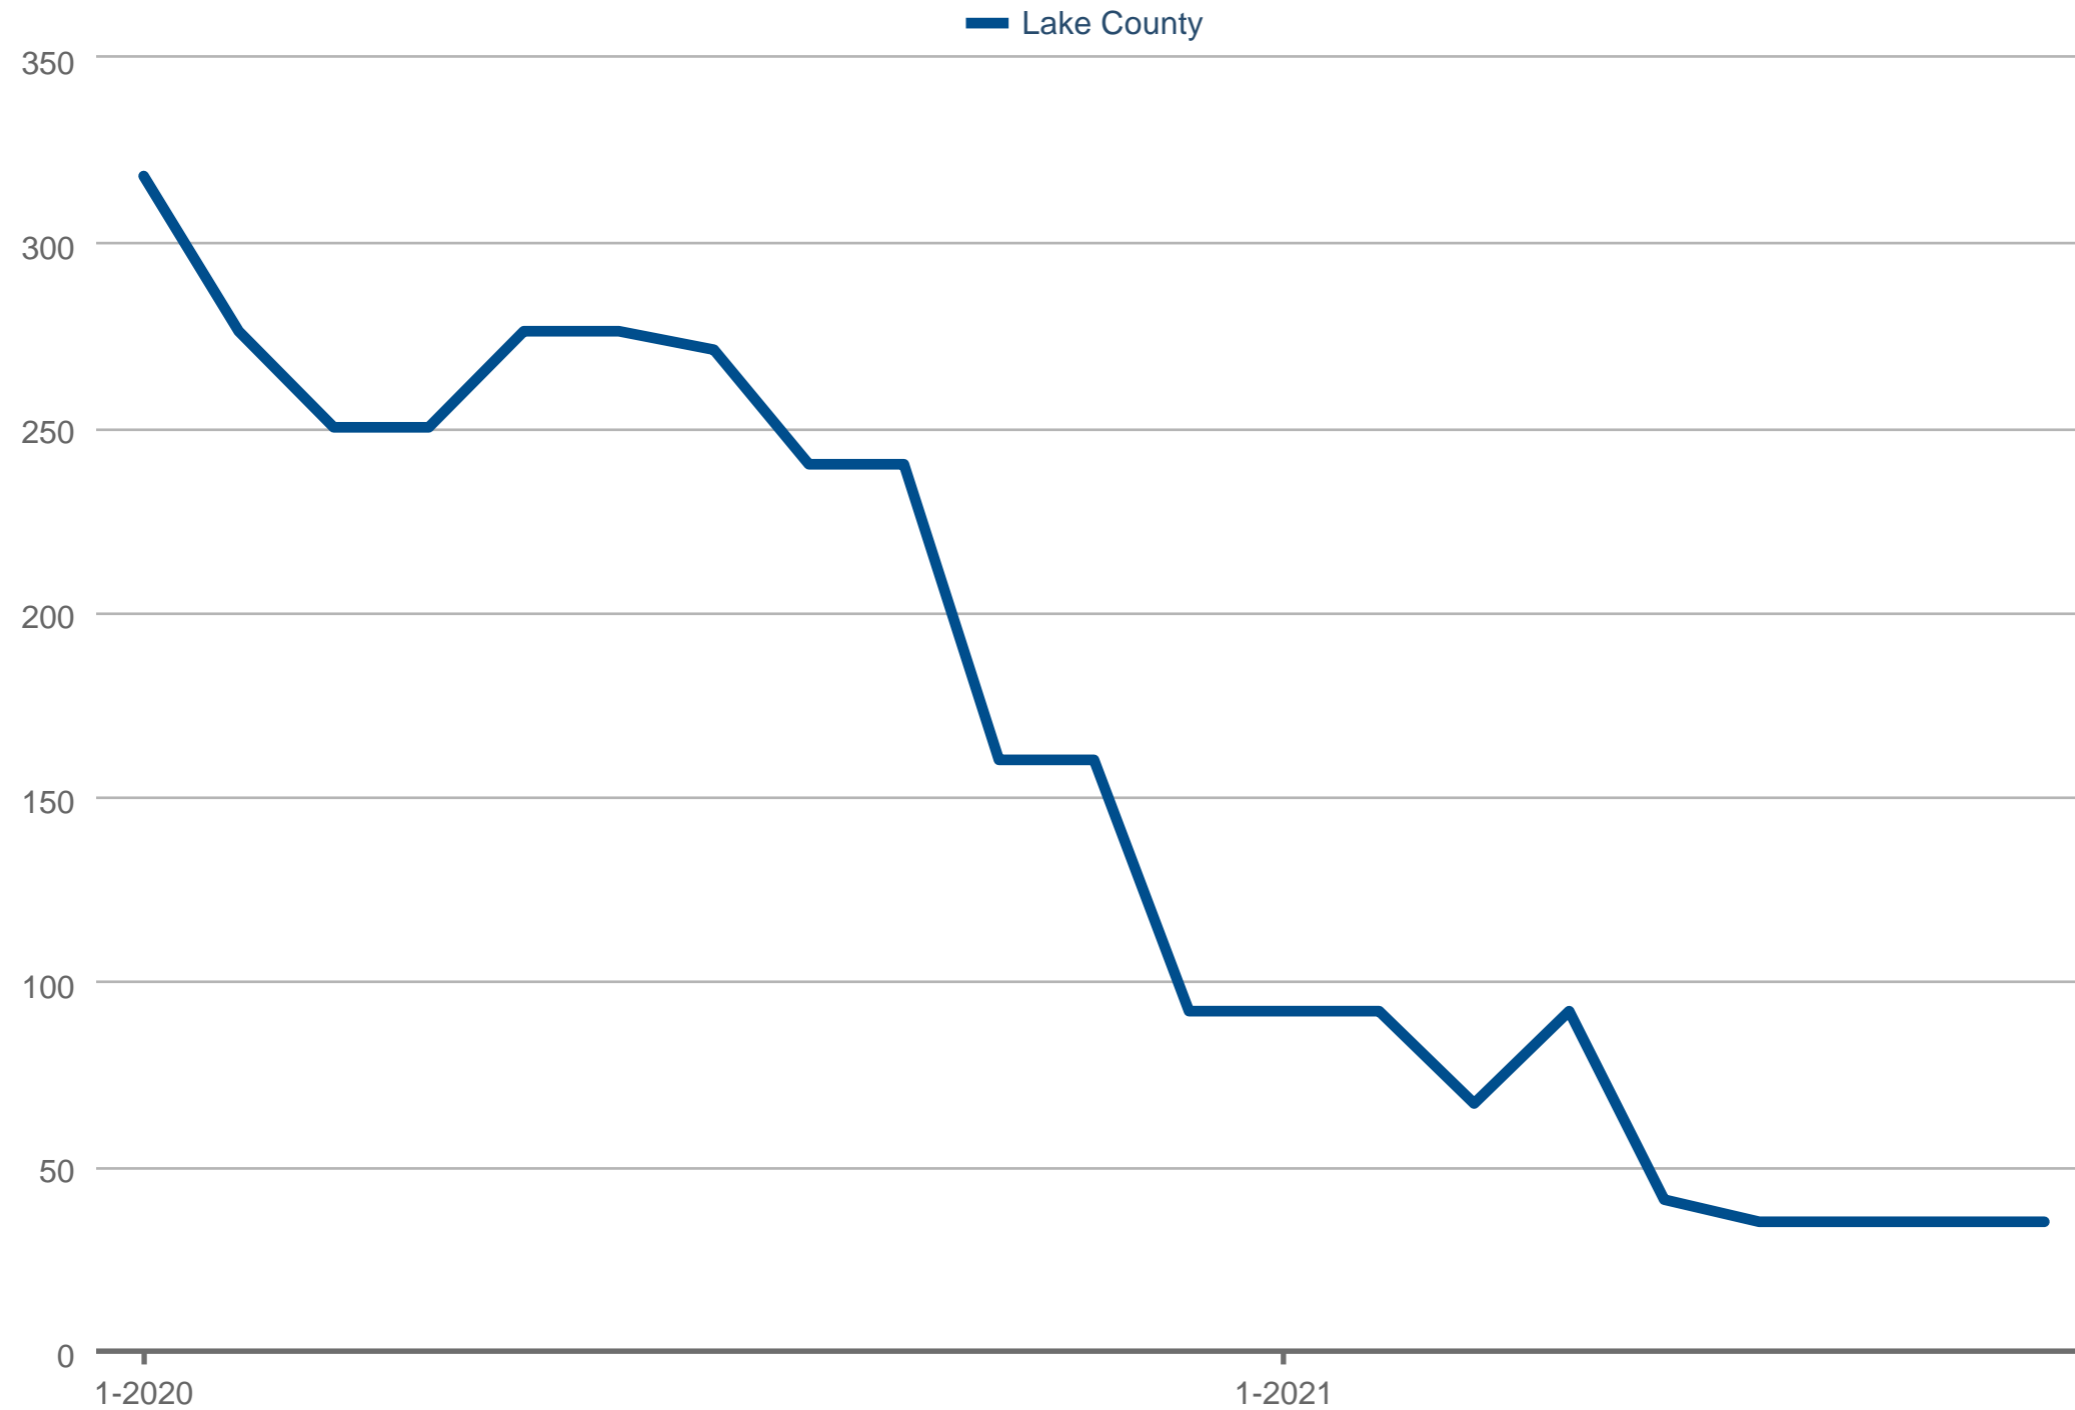

Median Days on Market

Lake County: Private Waterfront

Each data point is 12 months of activity. Data is from October 23, 2021.