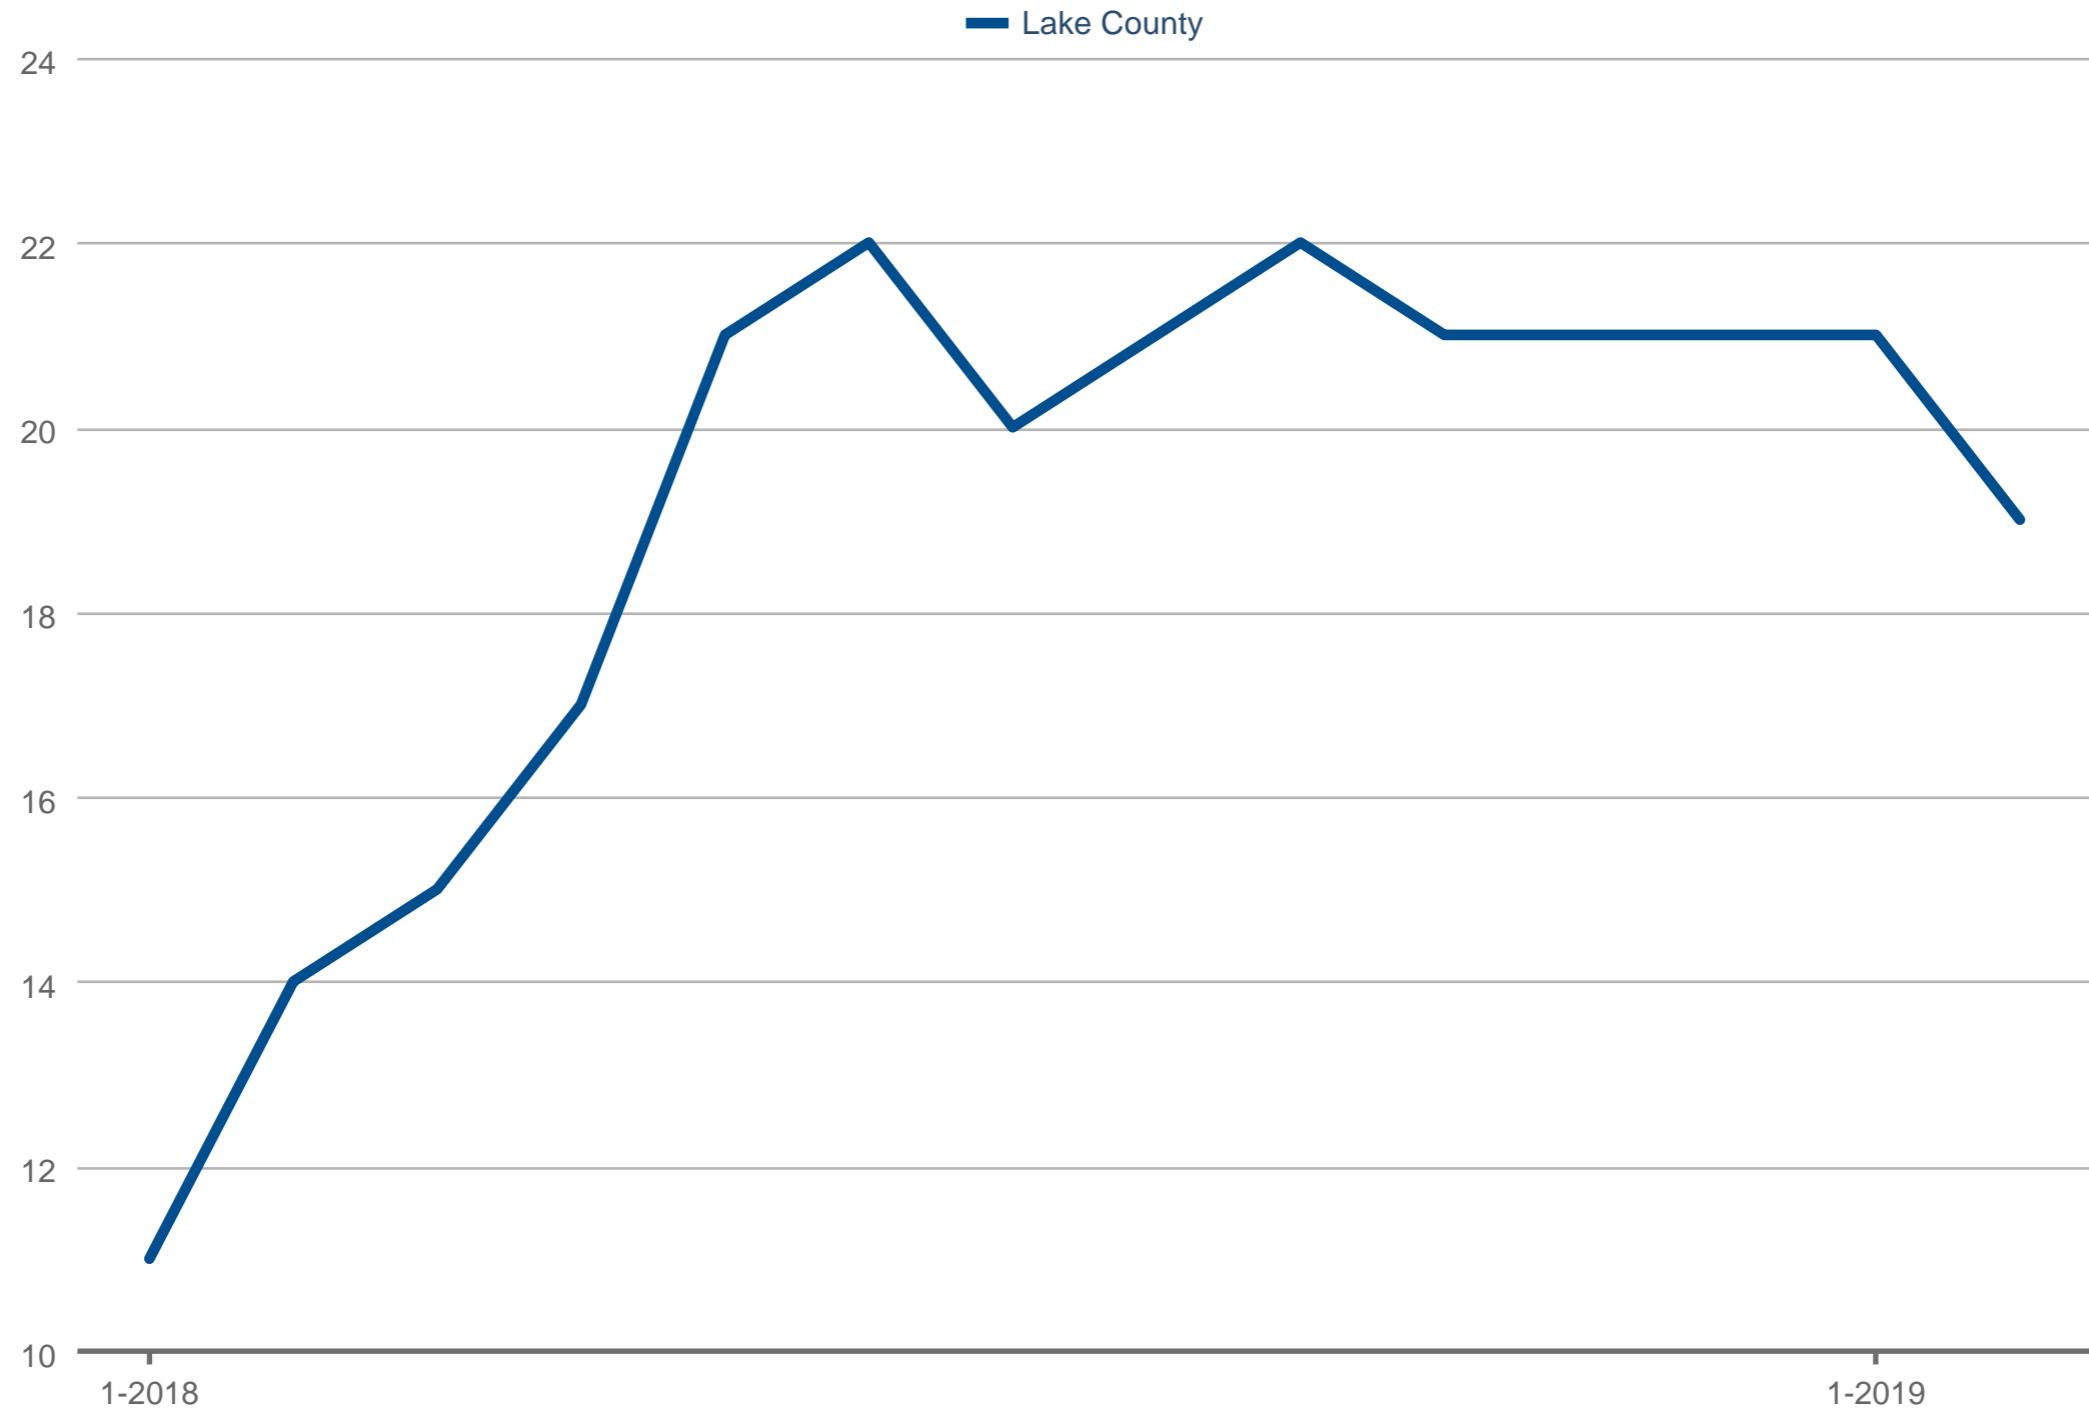

New Listings

Lake County: Private Waterfront

Each data point is 12 months of activity. Data is from March 20, 2019.