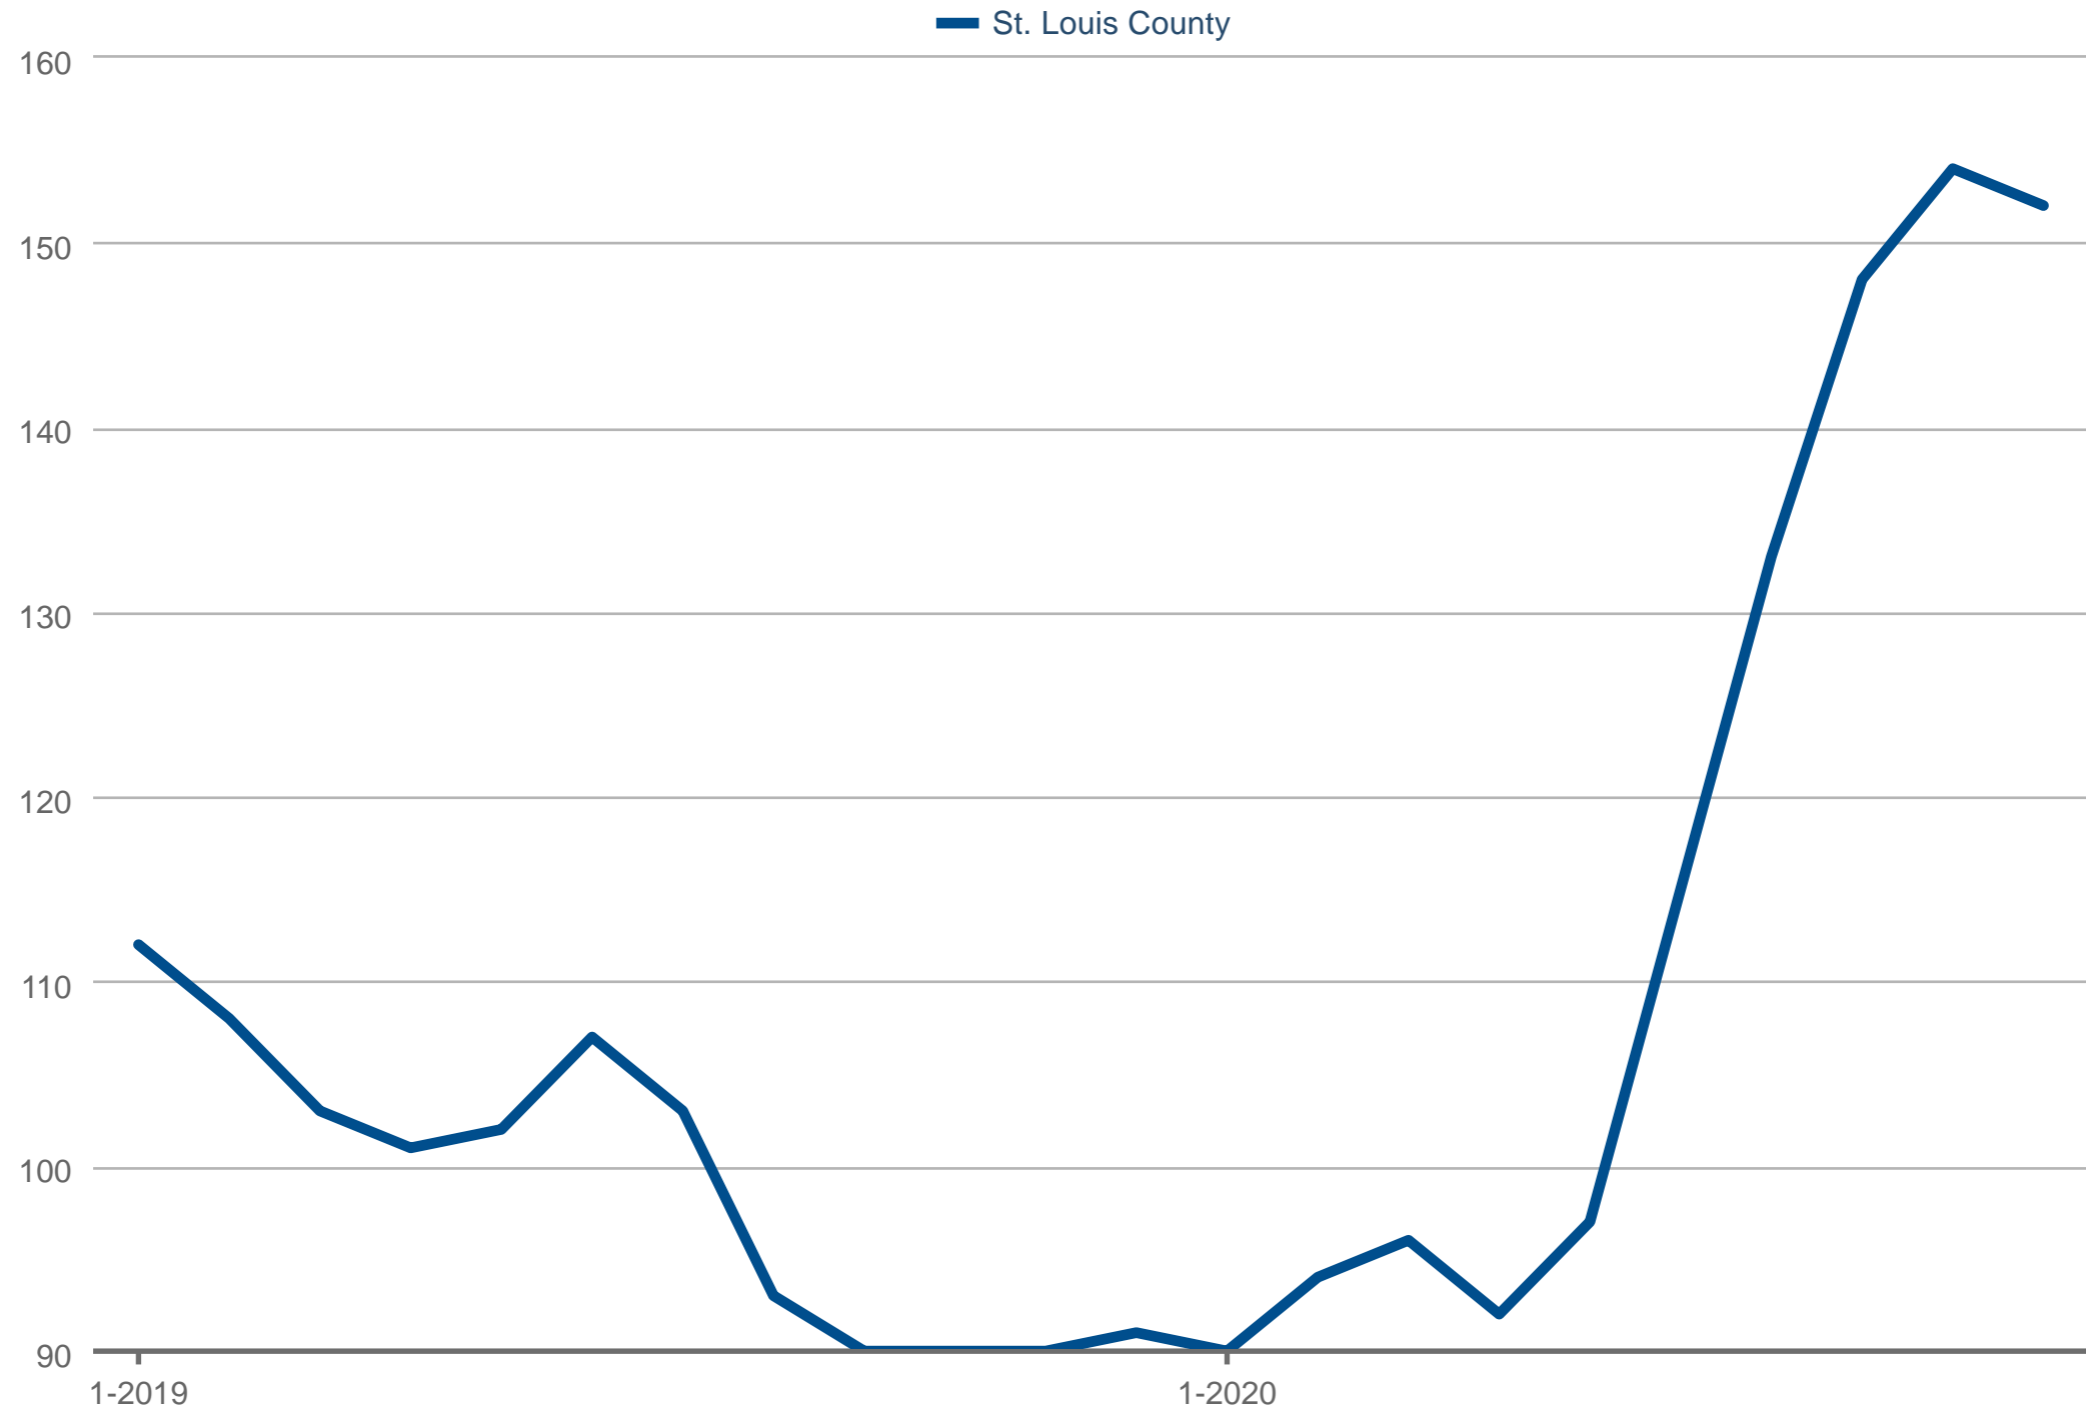

Pending Sales

St. Louis County: Private Waterfront

Each data point is 12 months of activity. Data is from November 25, 2020.