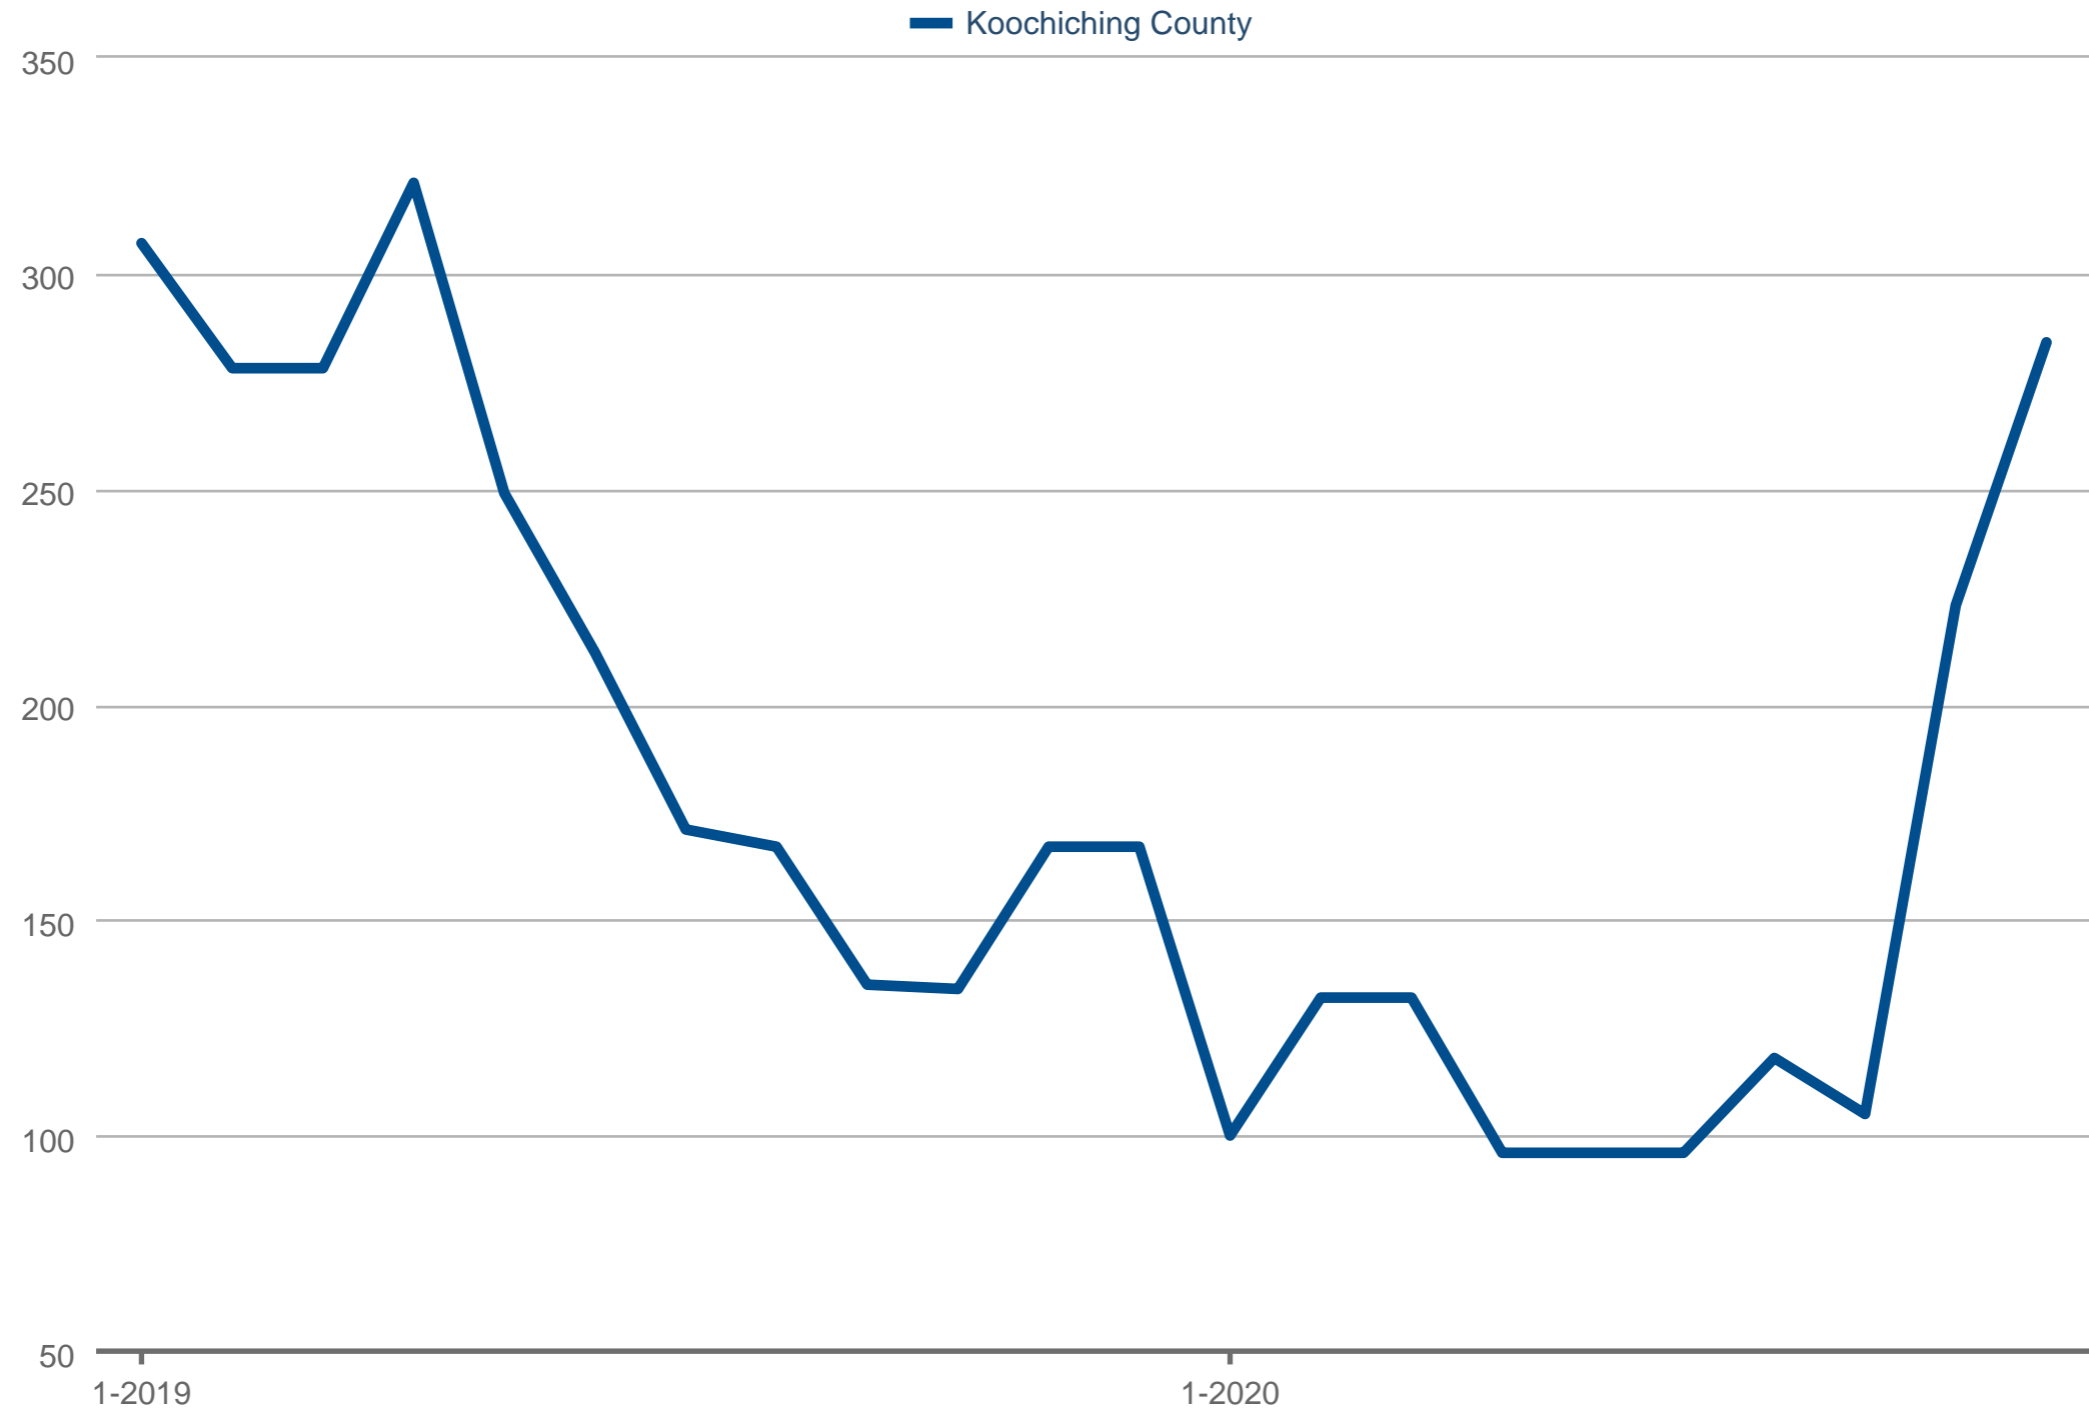

### Median Days on Market

Koochiching County: Private Waterfront

Each data point is 12 months of activity. Data is from November 25, 2020.