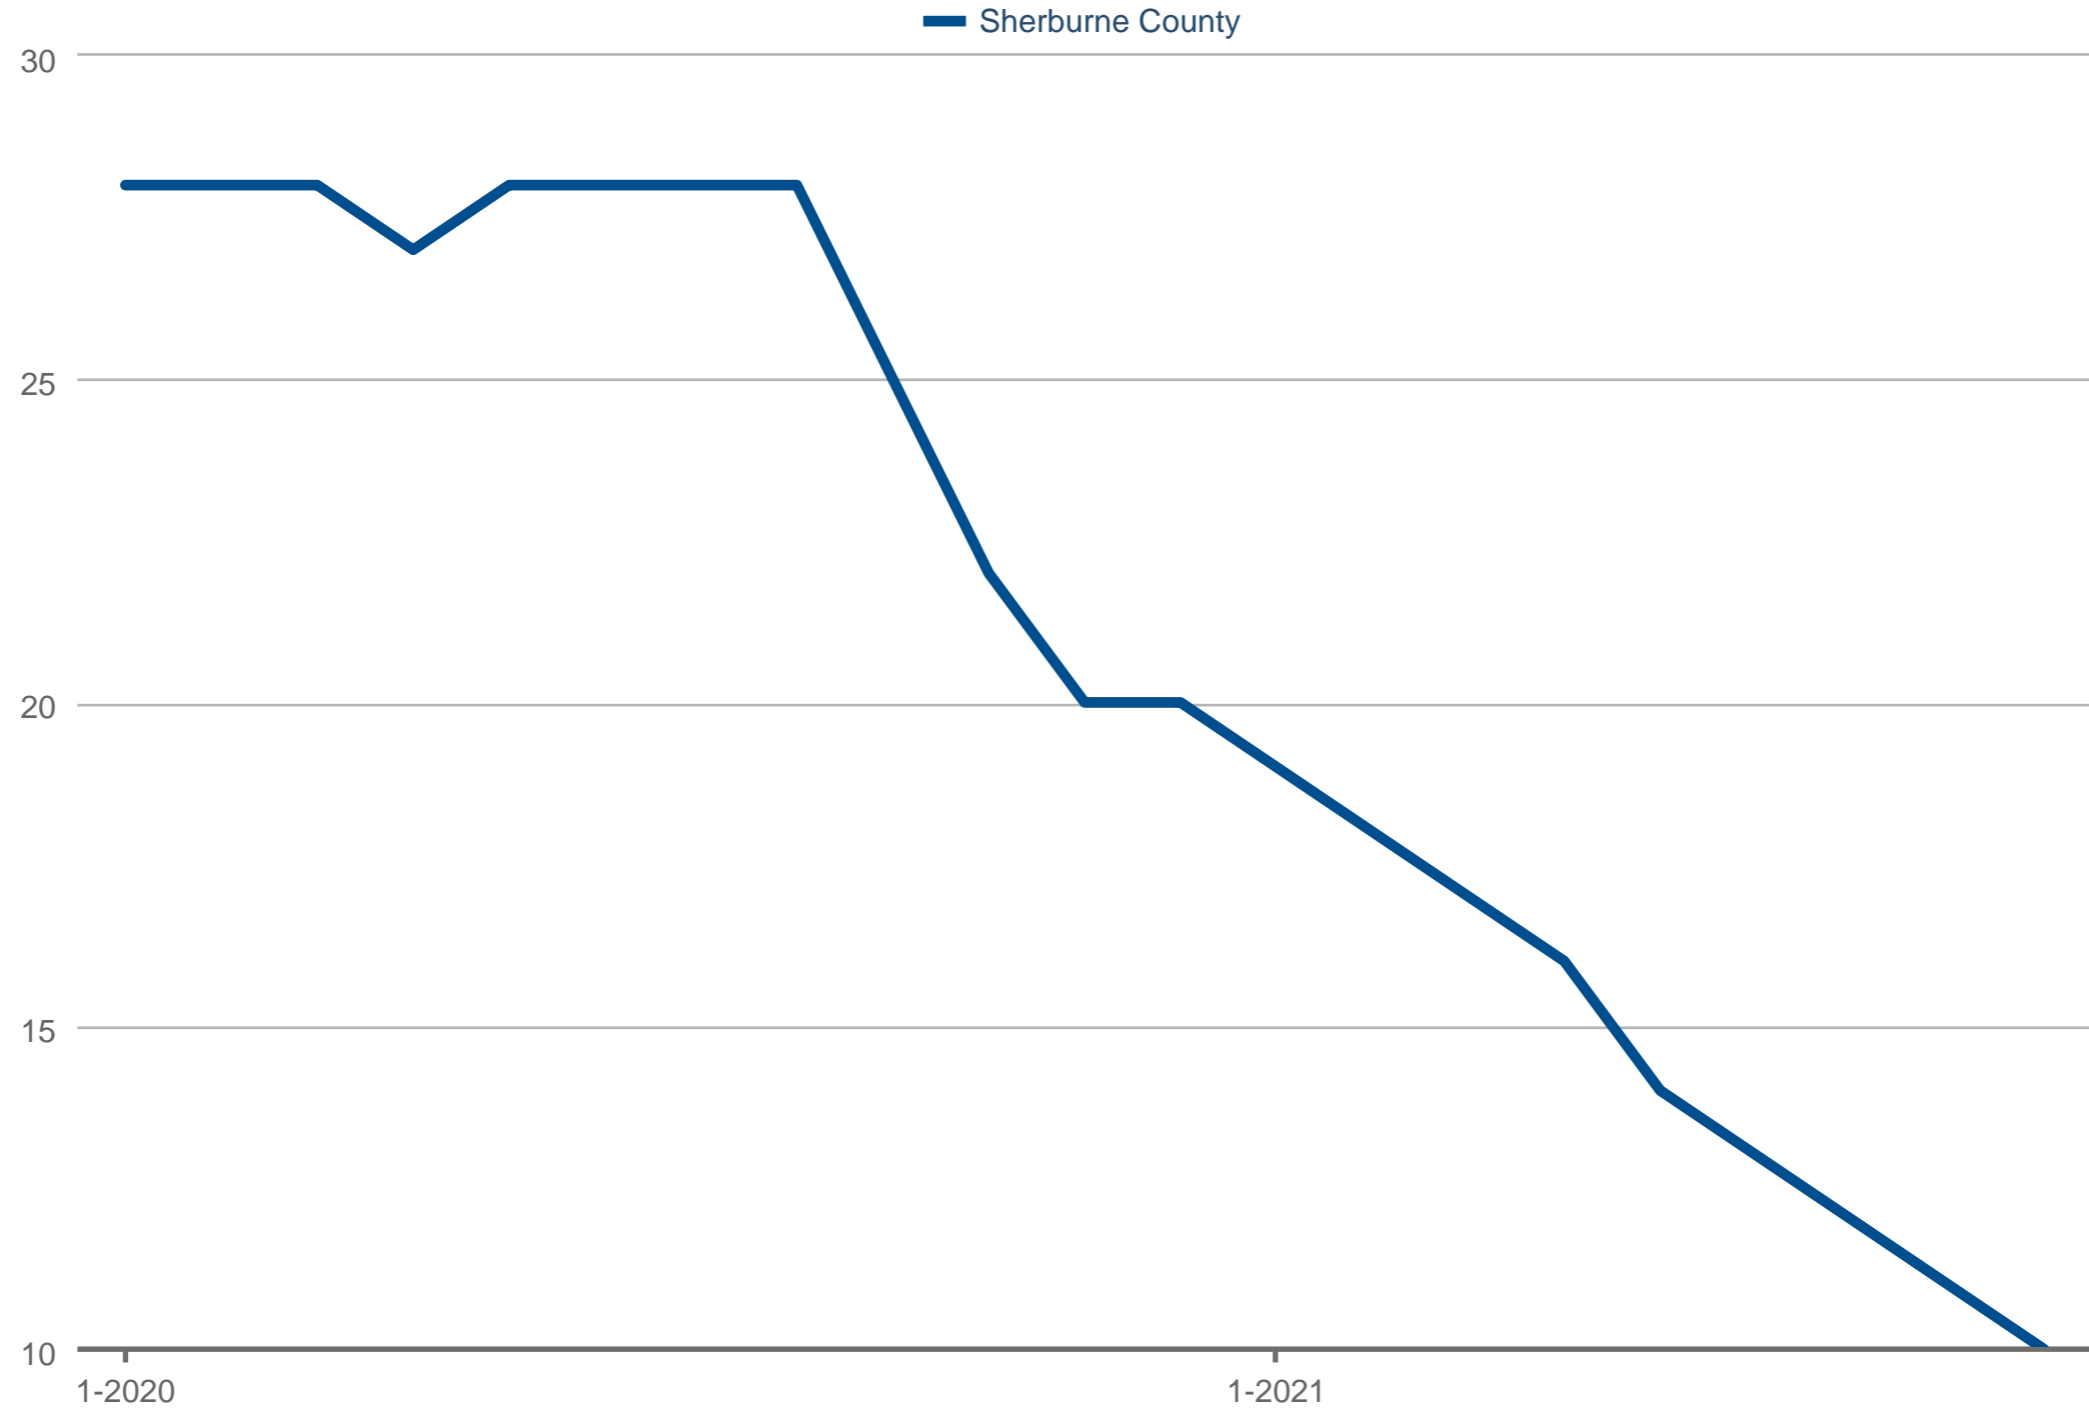

Median Days on Market

Sherburne County

Each data point is 12 months of activity. Data is from October 23, 2021.