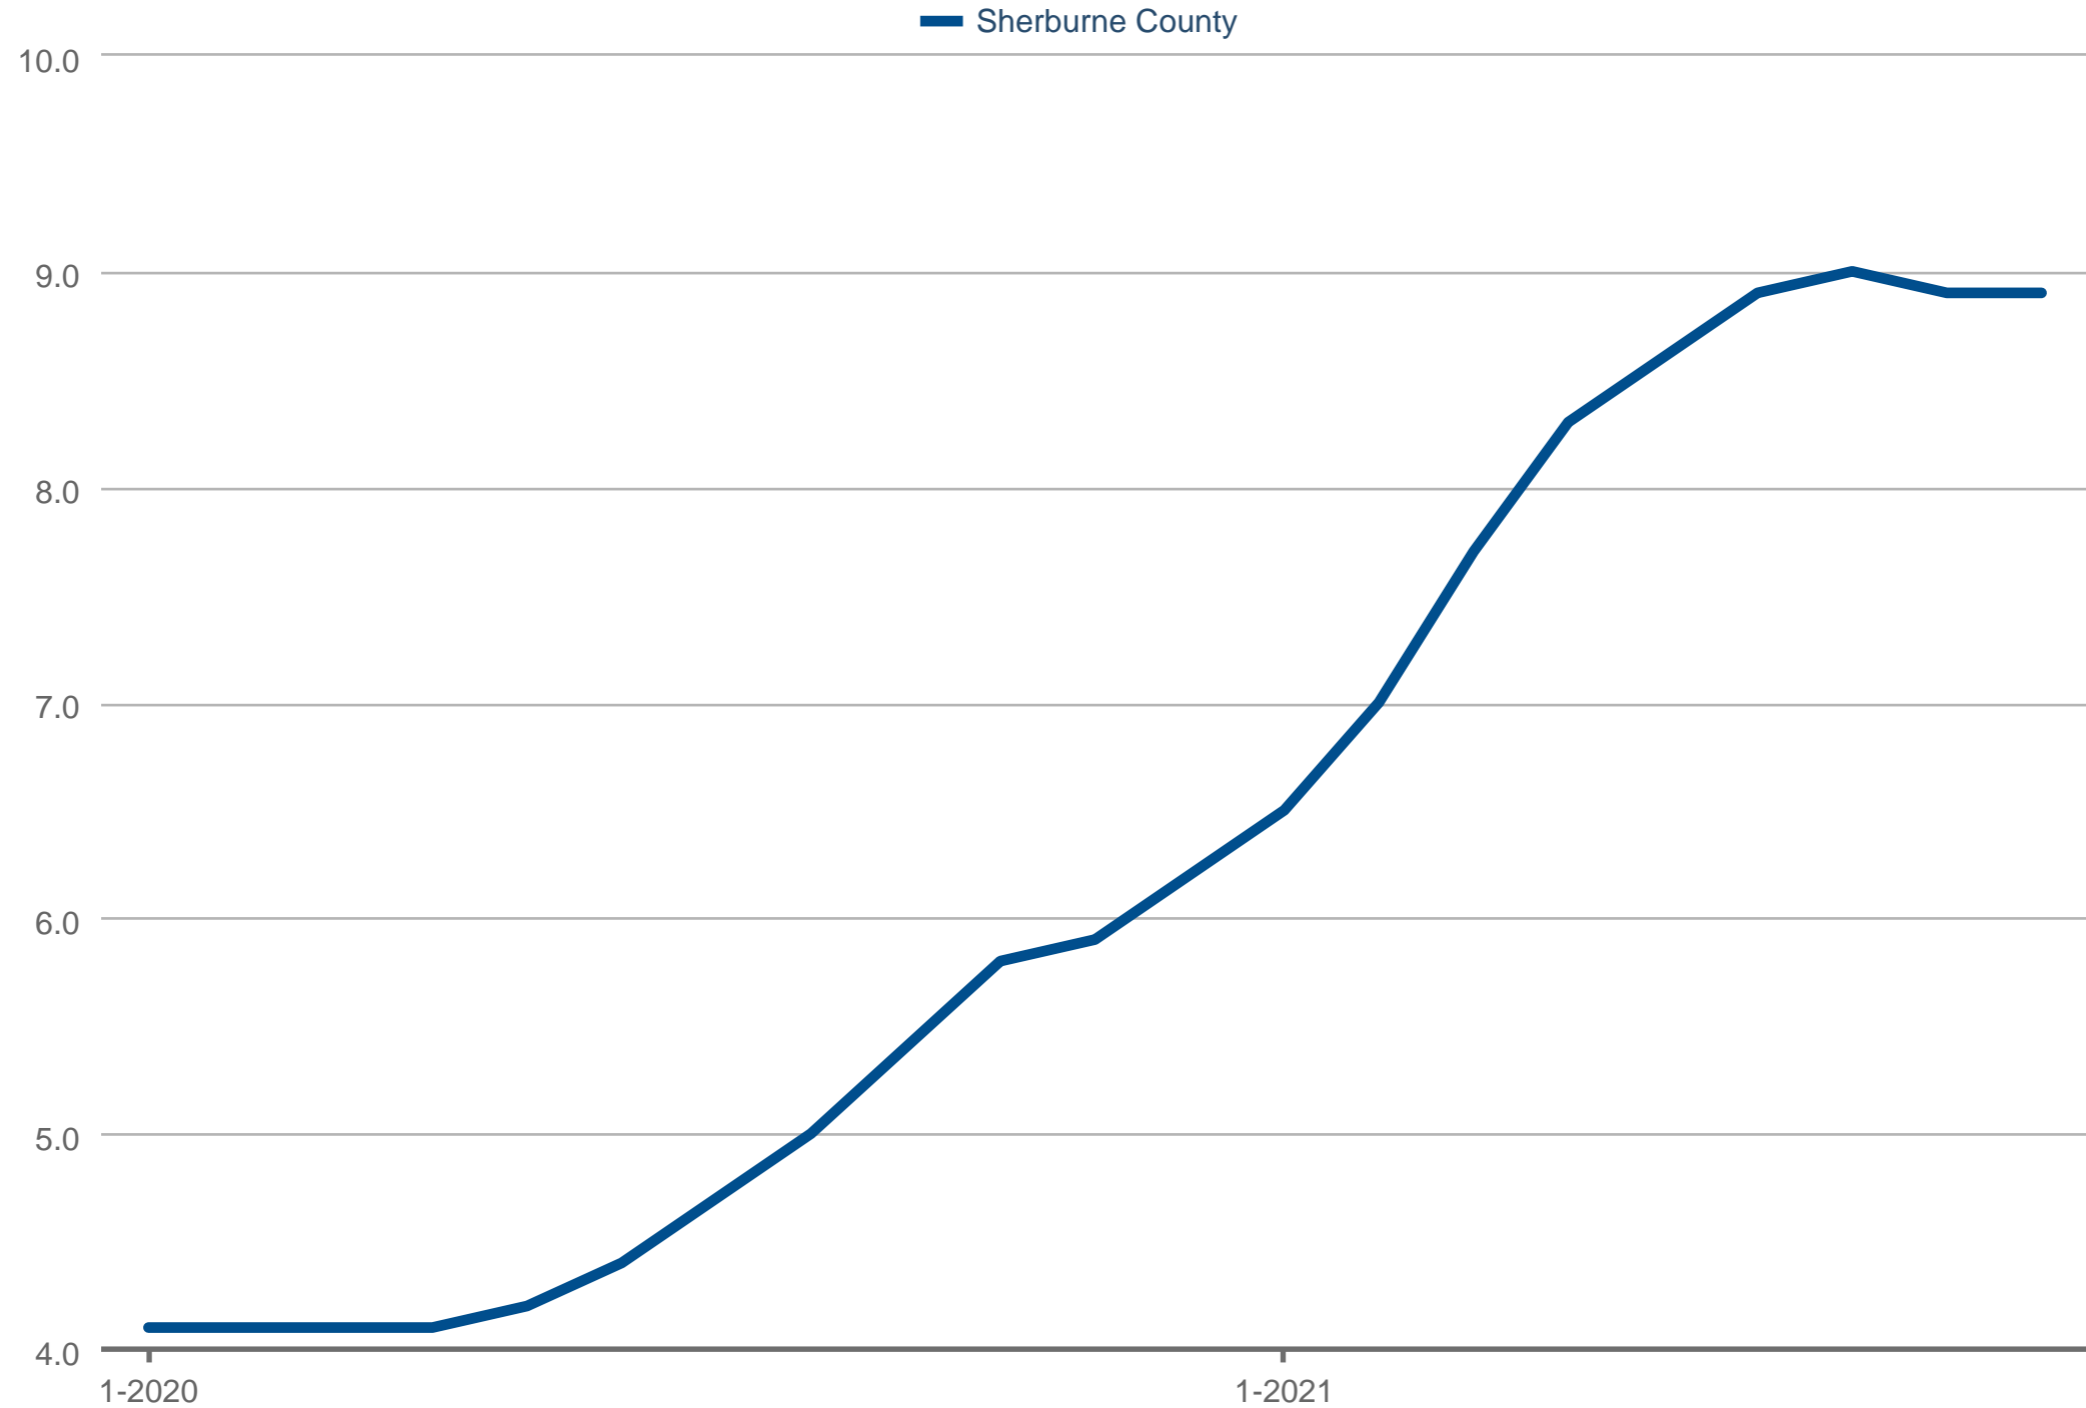

Showings Per Listing

Sherburne County

Each data point is 12 months of activity. Data is from October 23, 2021.