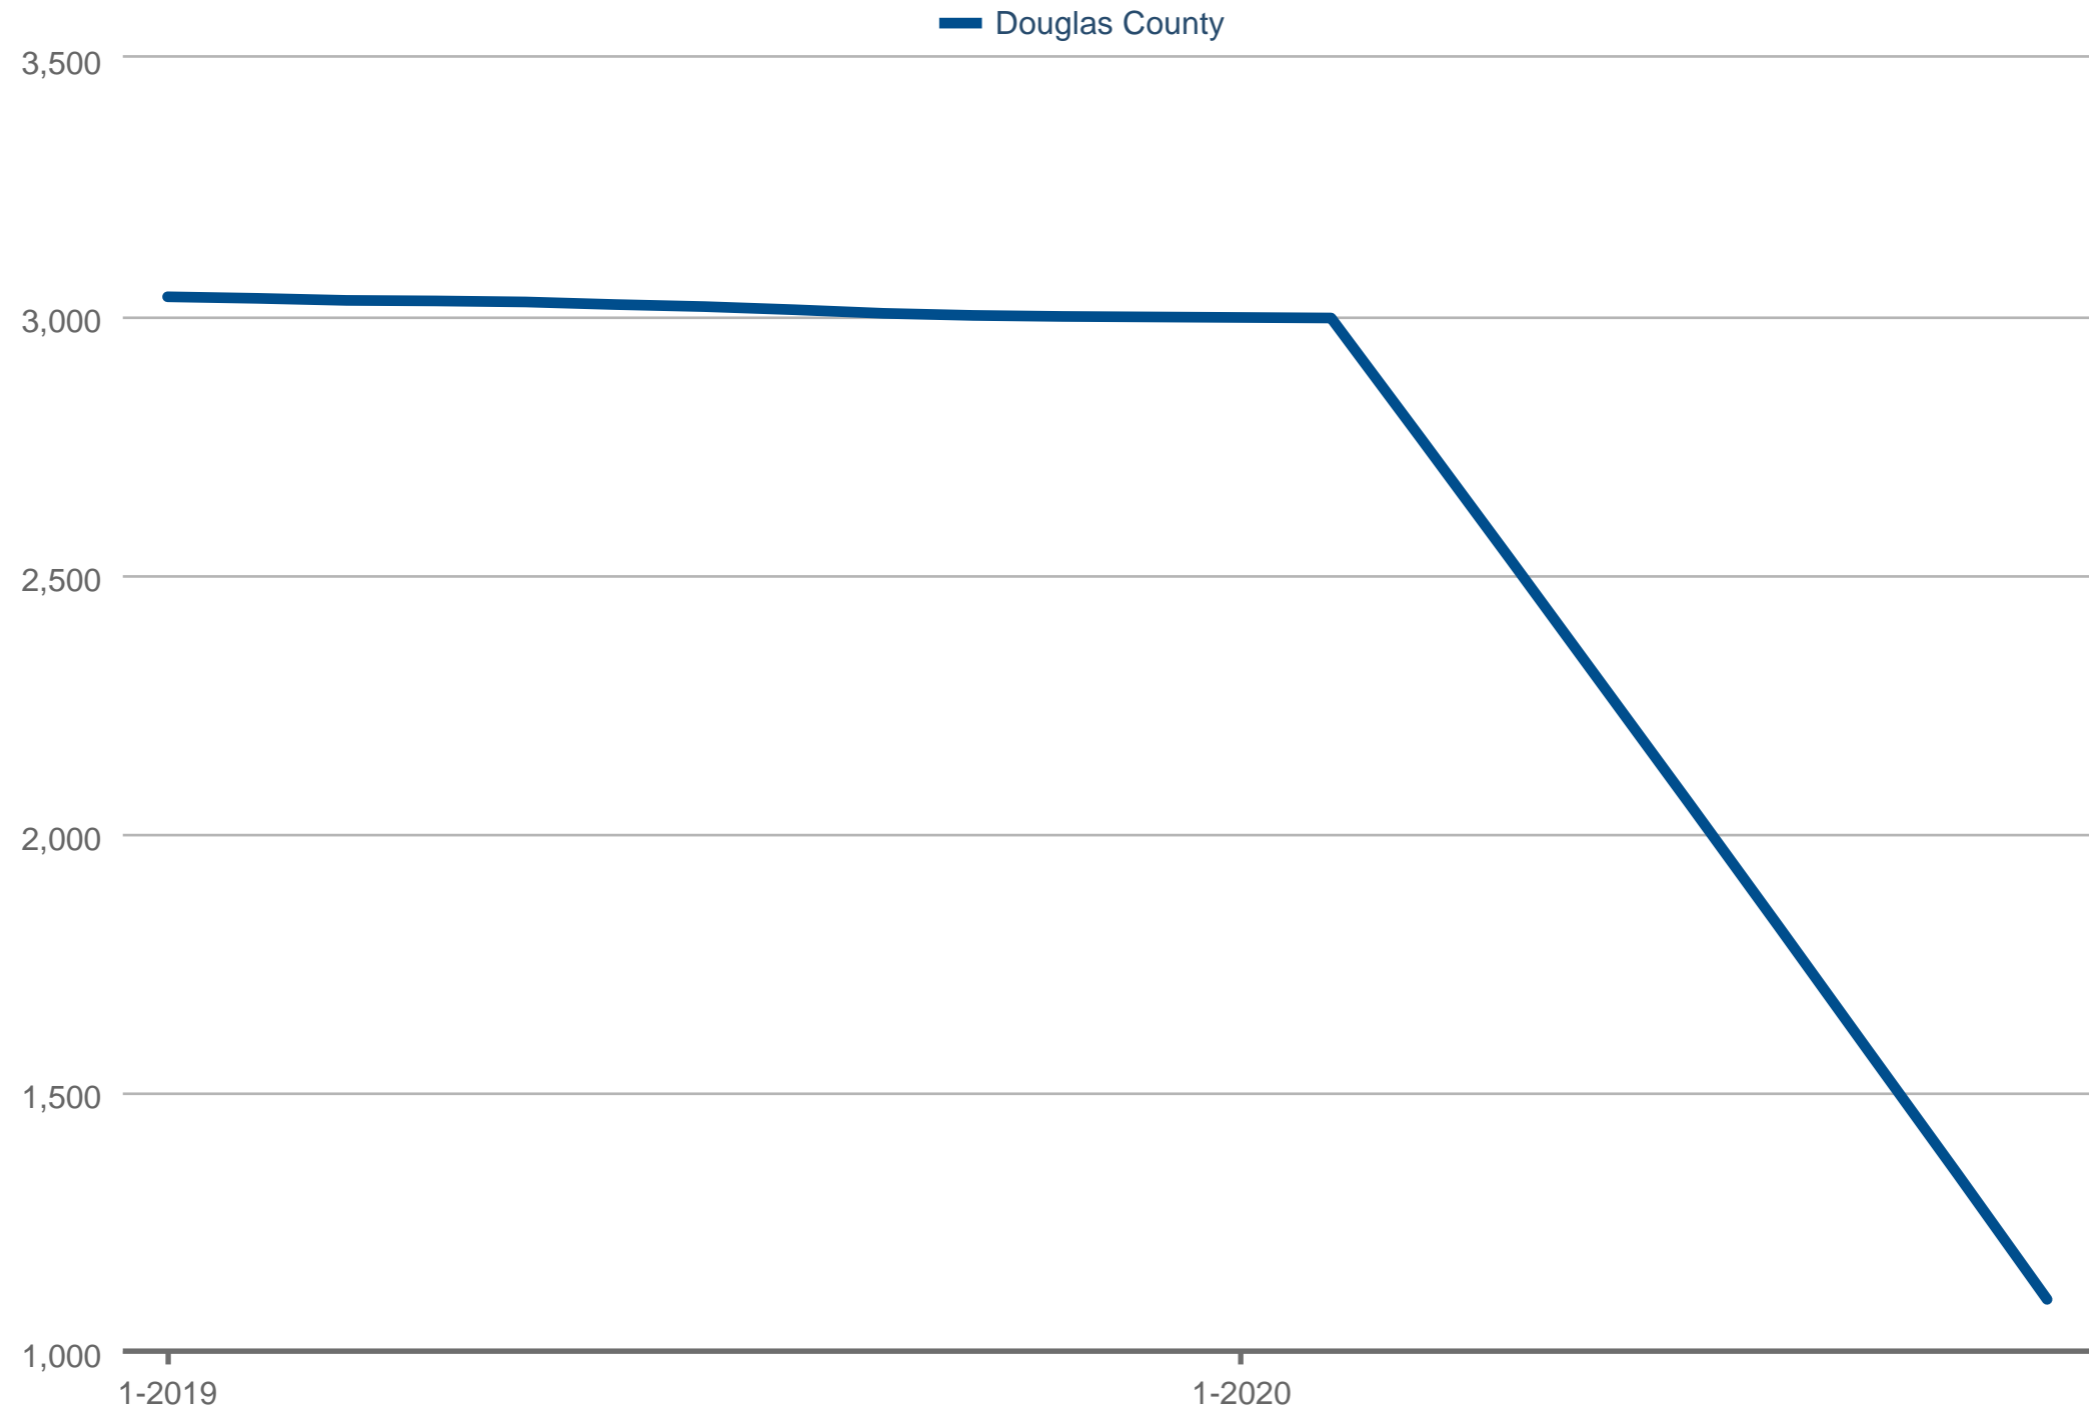

### Homes for Sale

Douglas County  
Each data point is 12 months of activity. Data is from November 25, 2020.