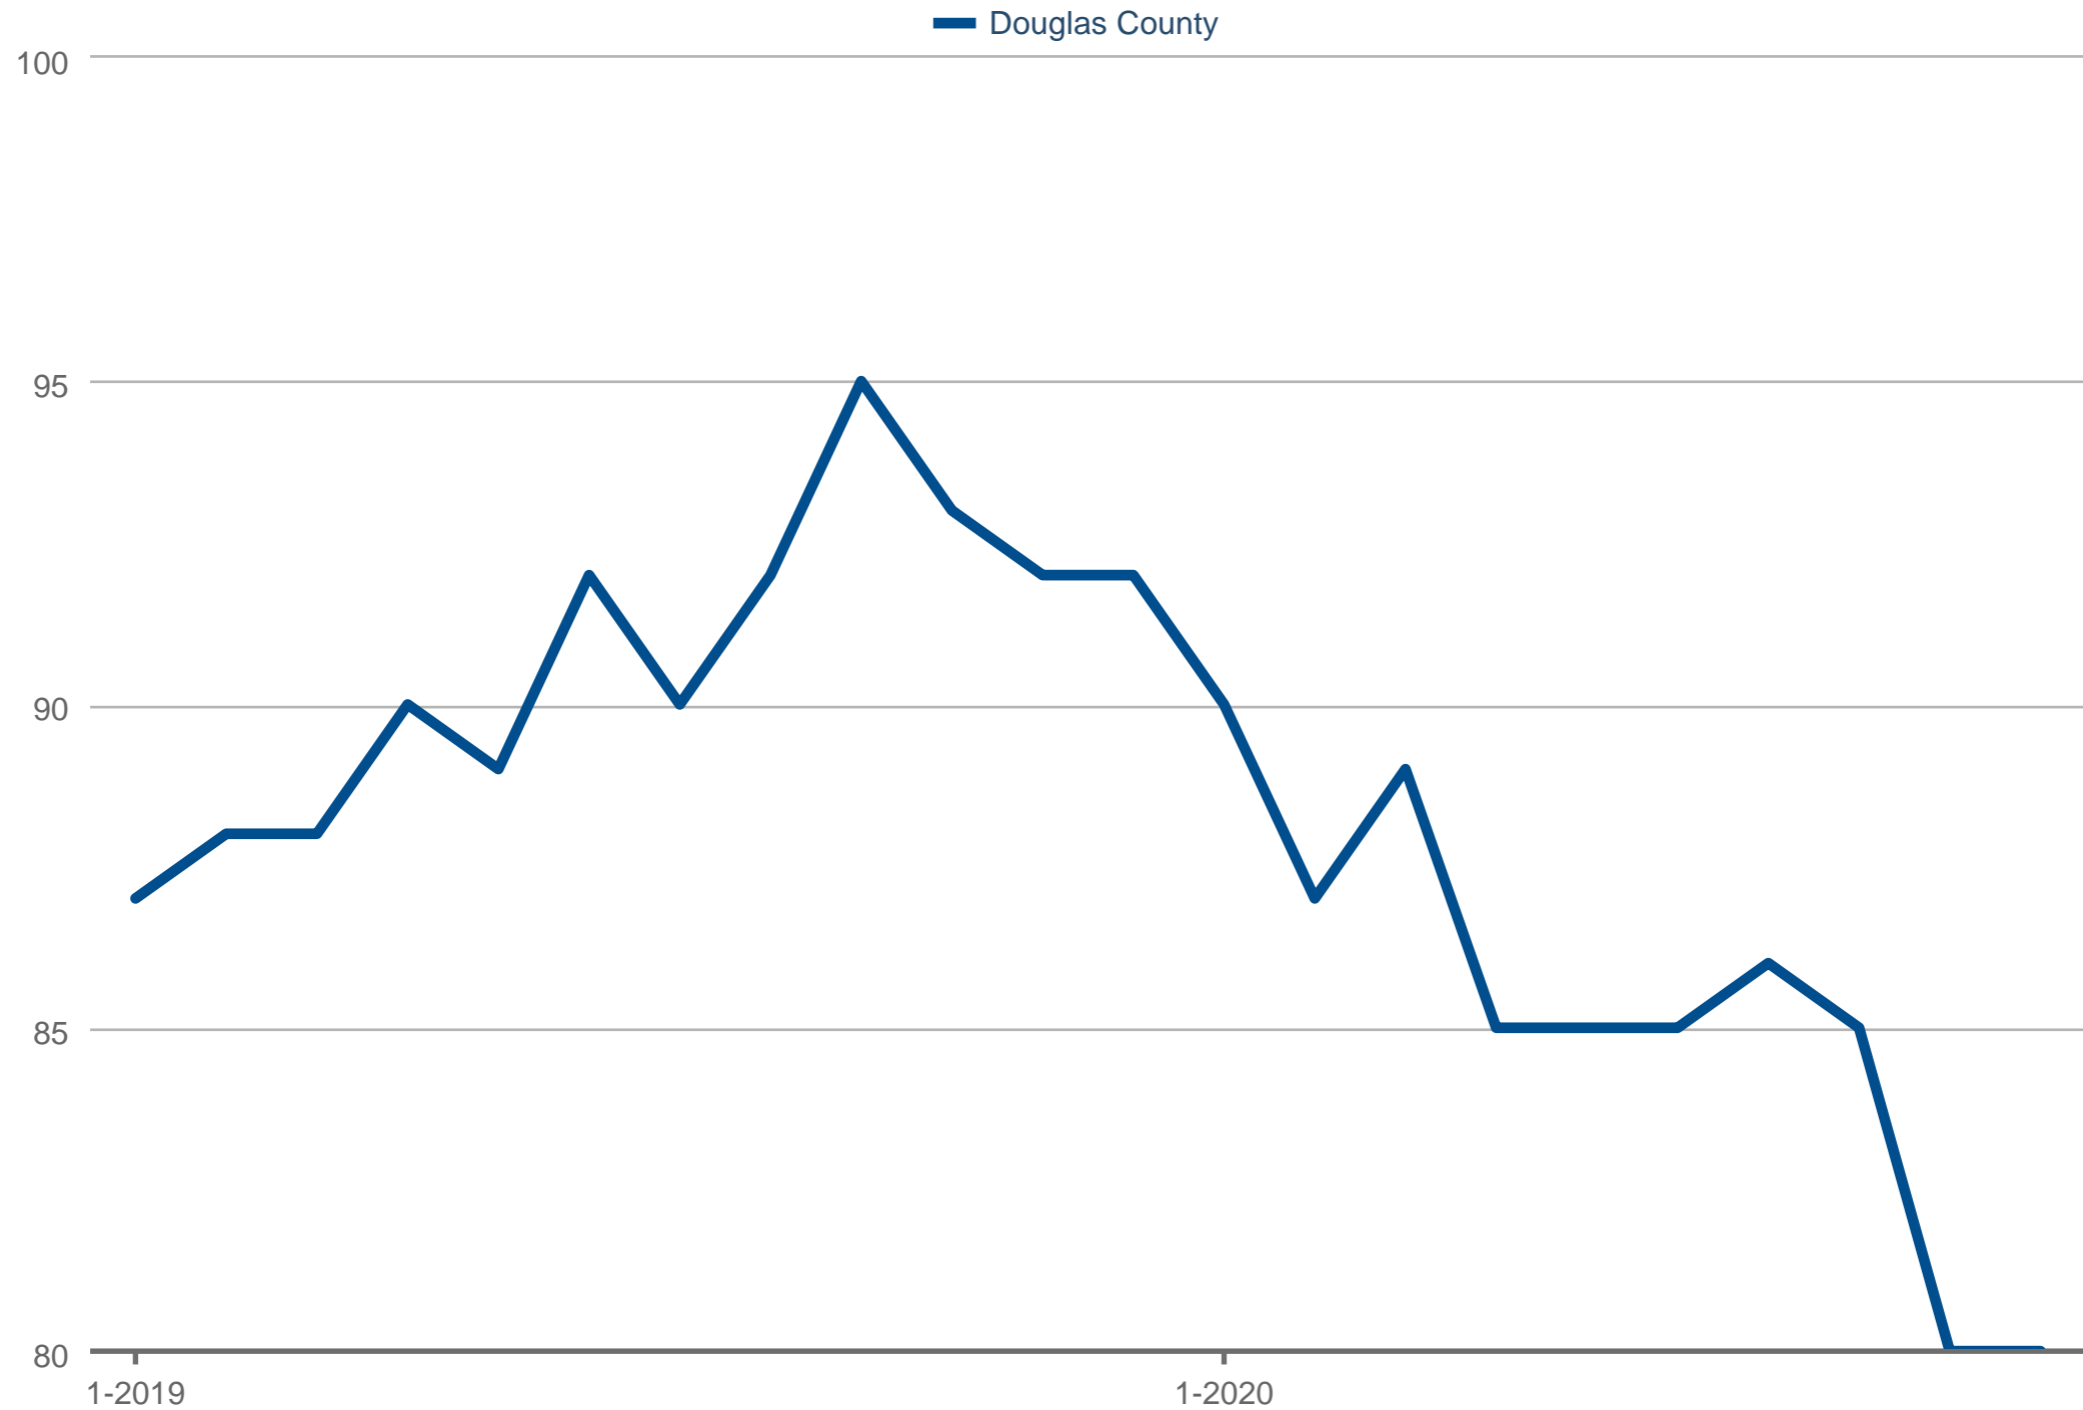

Average Days on Market

Douglas County

Each data point is 12 months of activity. Data is from November 25, 2020.