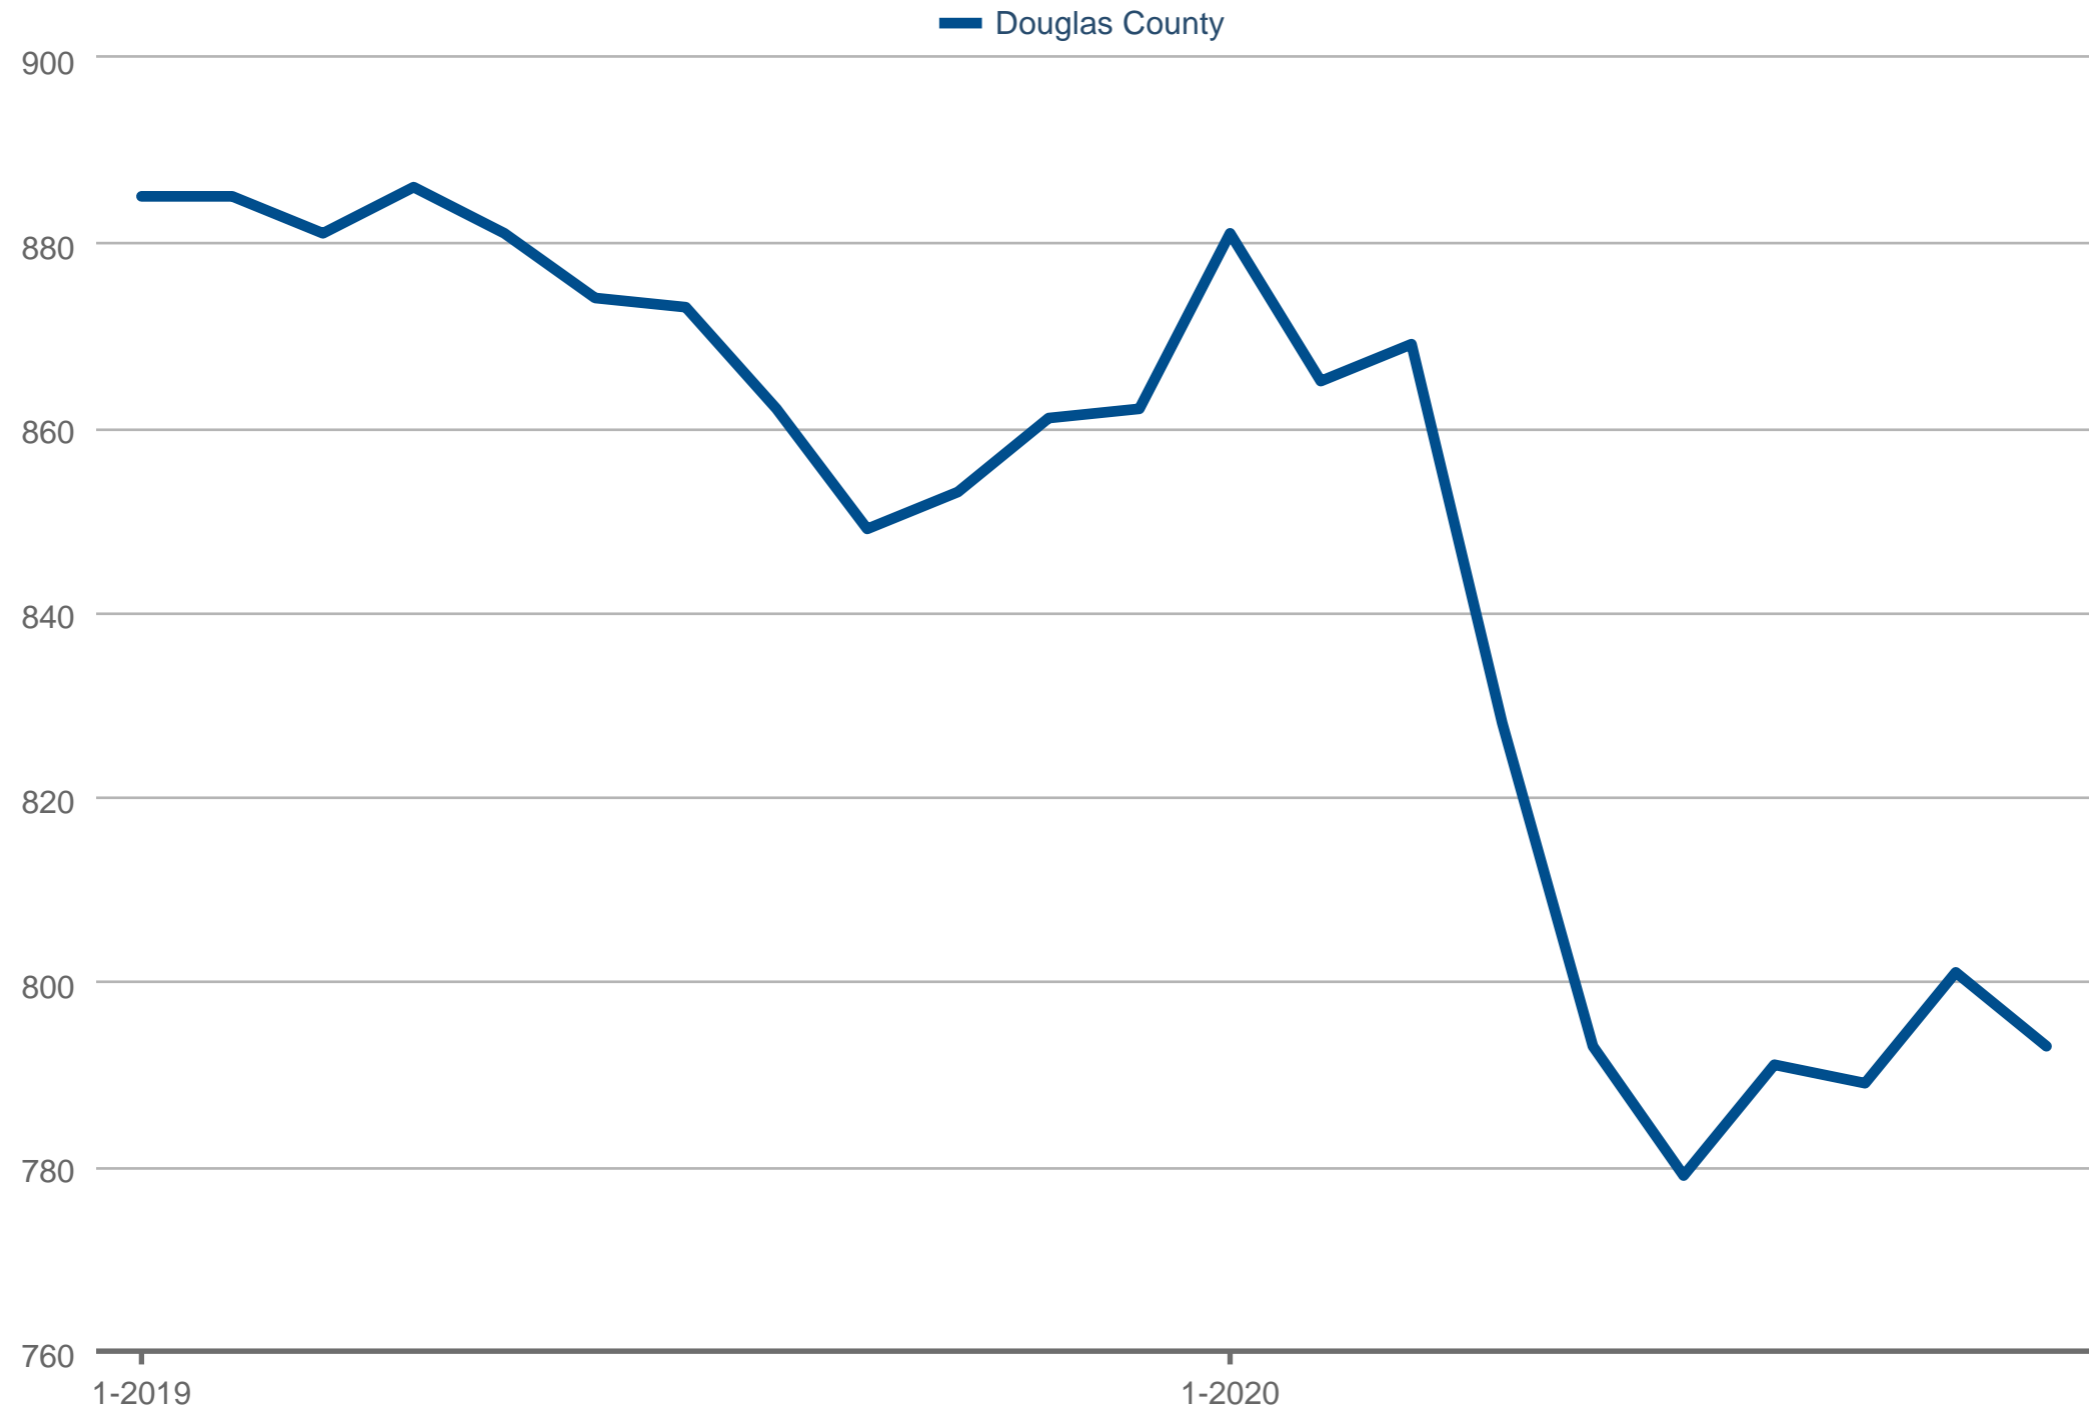

New Listings

Douglas County

Each data point is 12 months of activity. Data is from November 25, 2020.