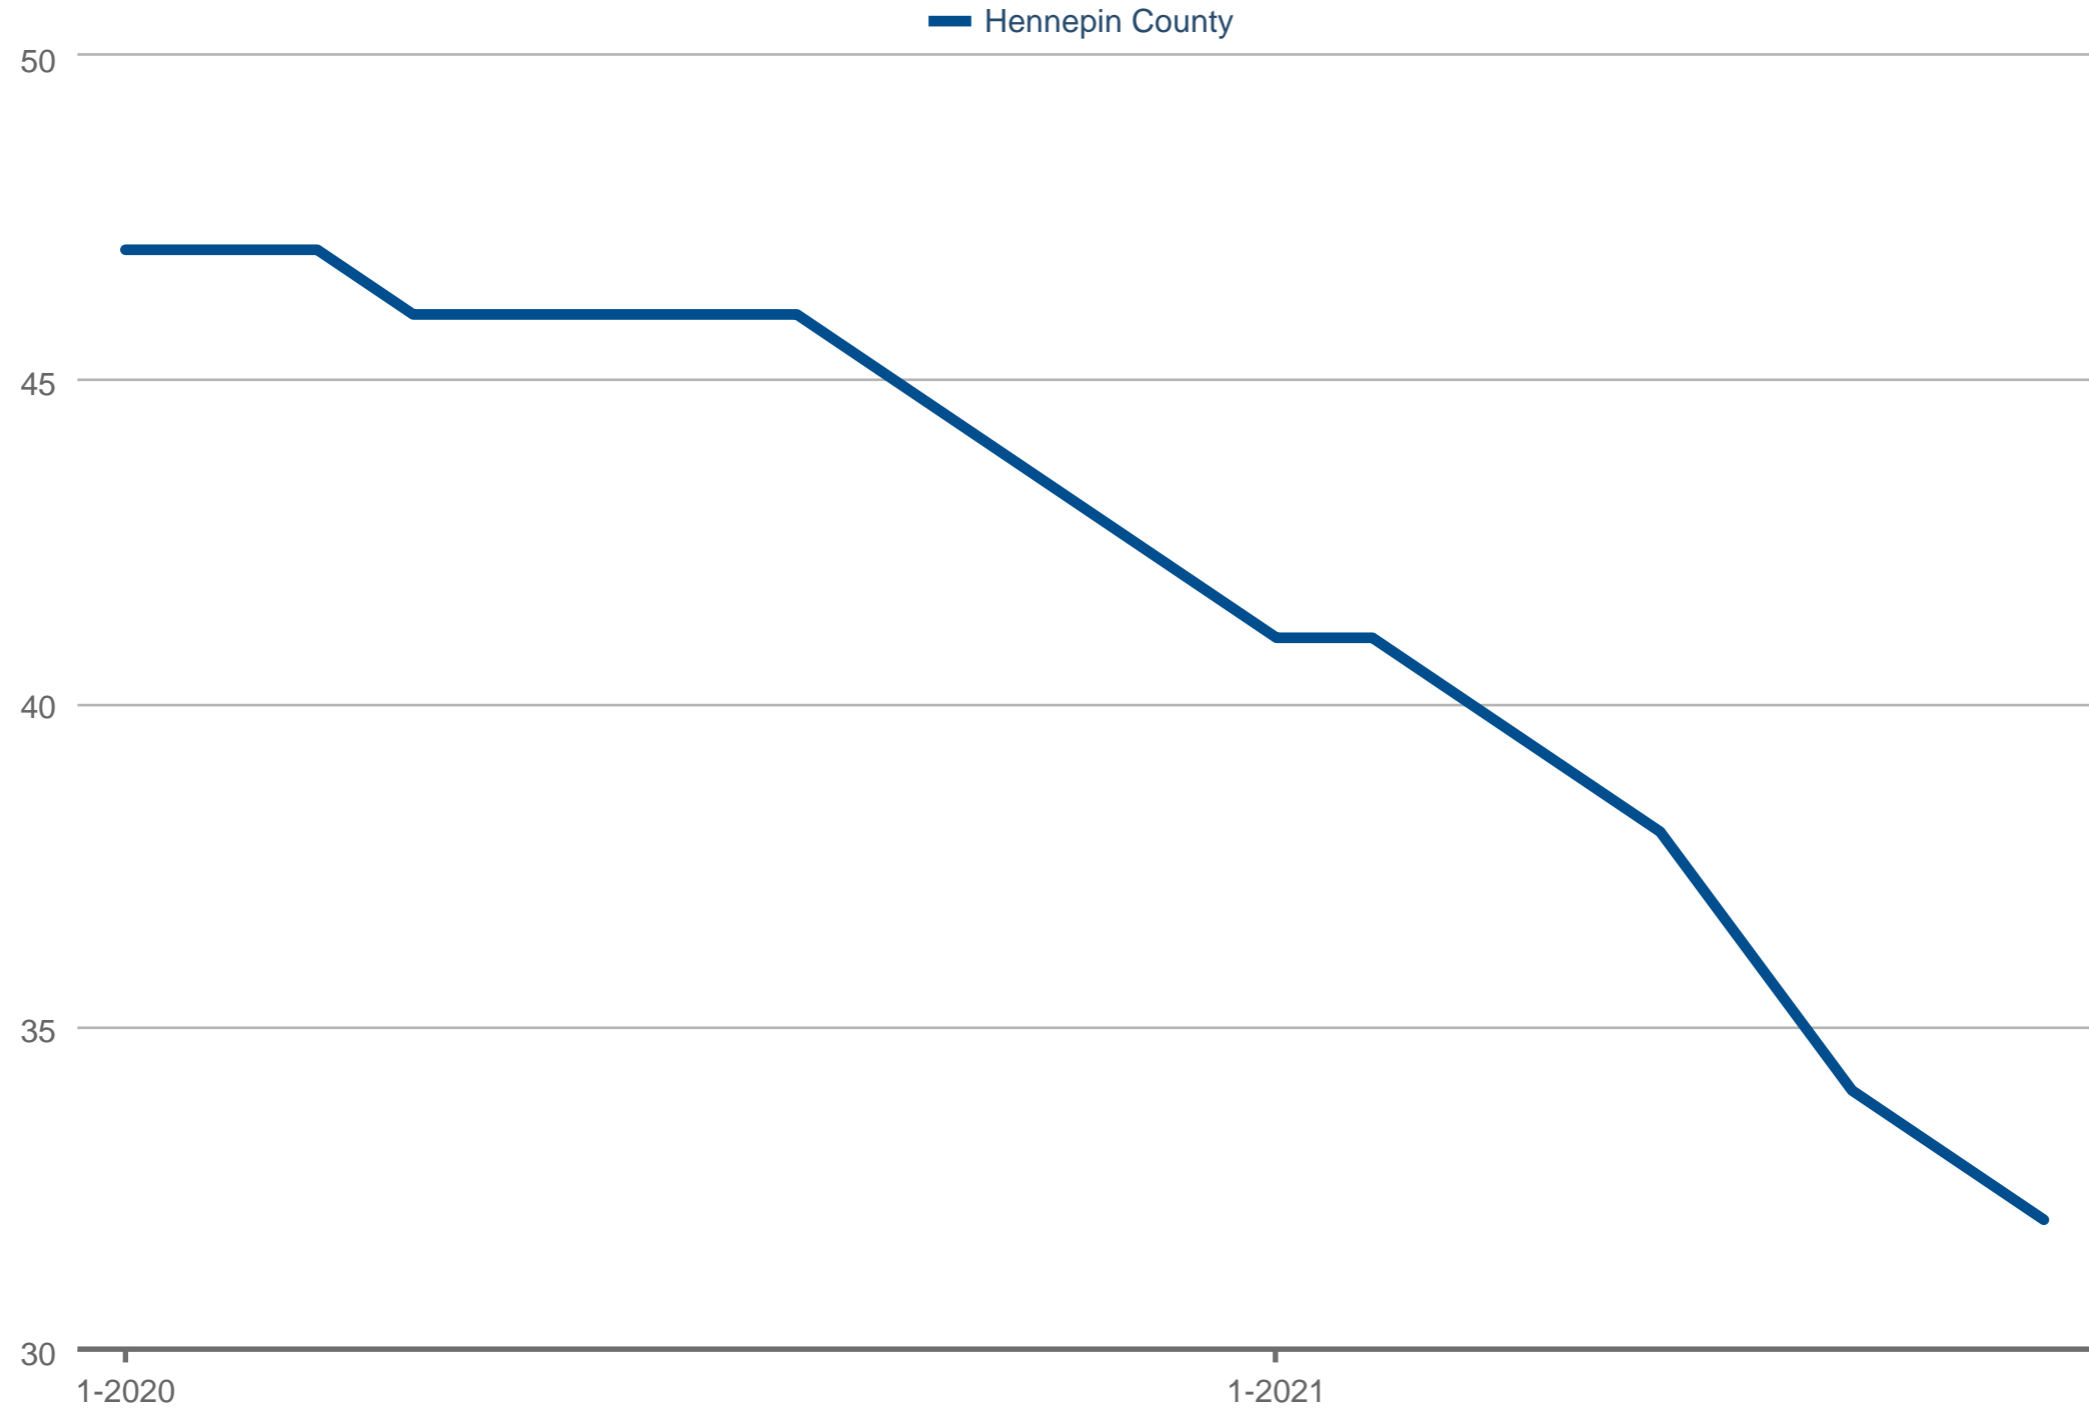

Average Days on Market

Hennepin County

Each data point is 12 months of activity. Data is from October 23, 2021.