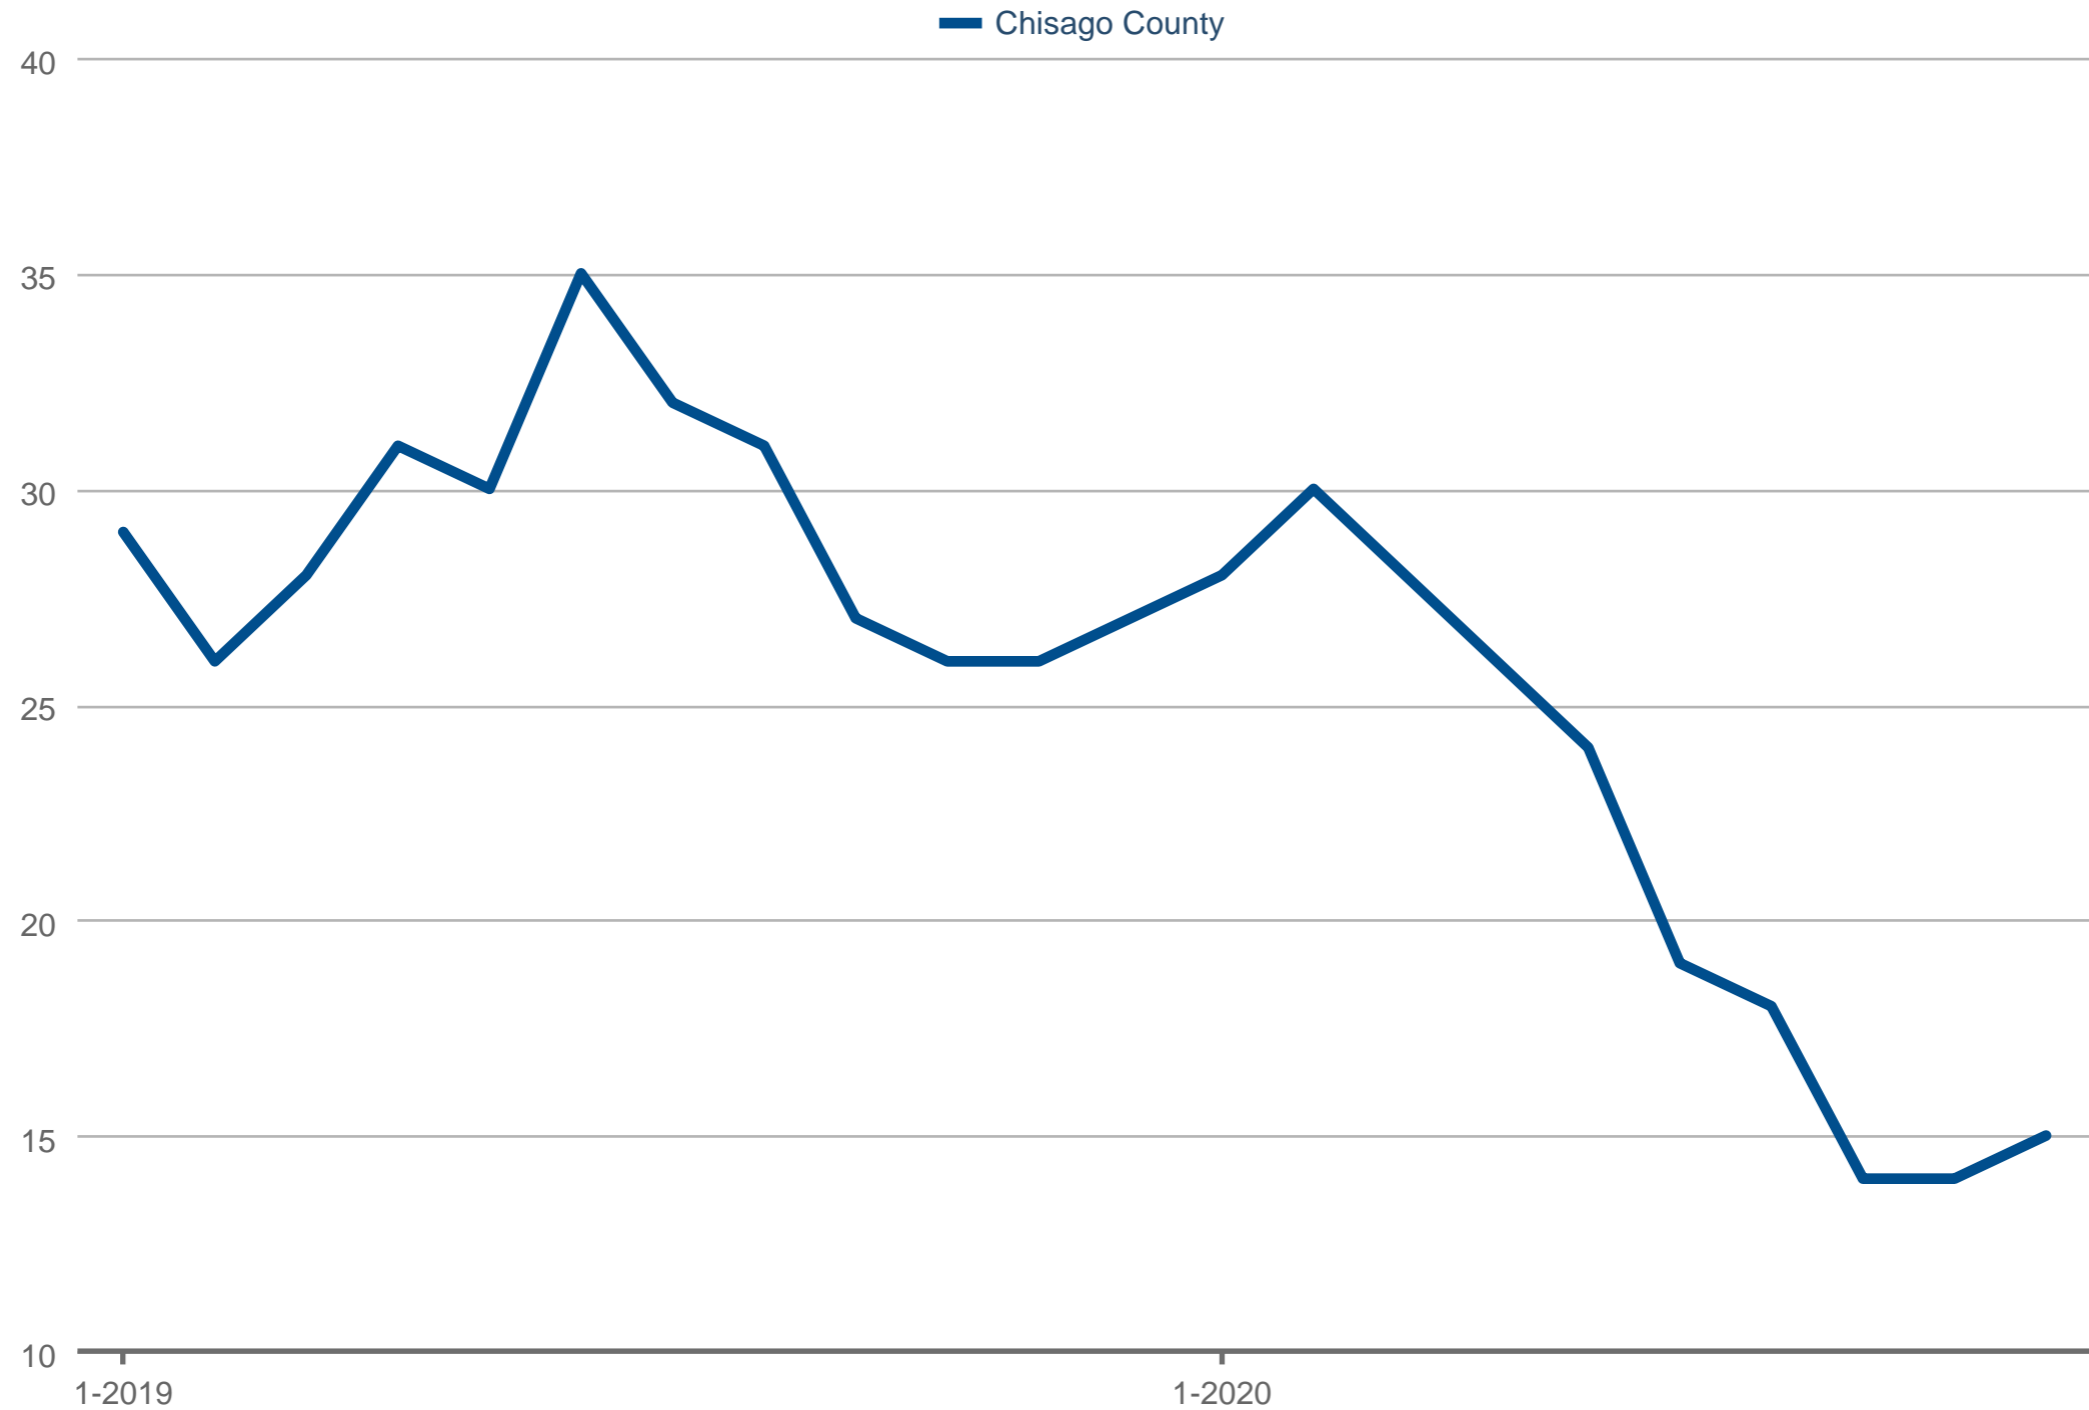

### New Listings

Chisago County: River

Each data point is 12 months of activity. Data is from November 25, 2020.