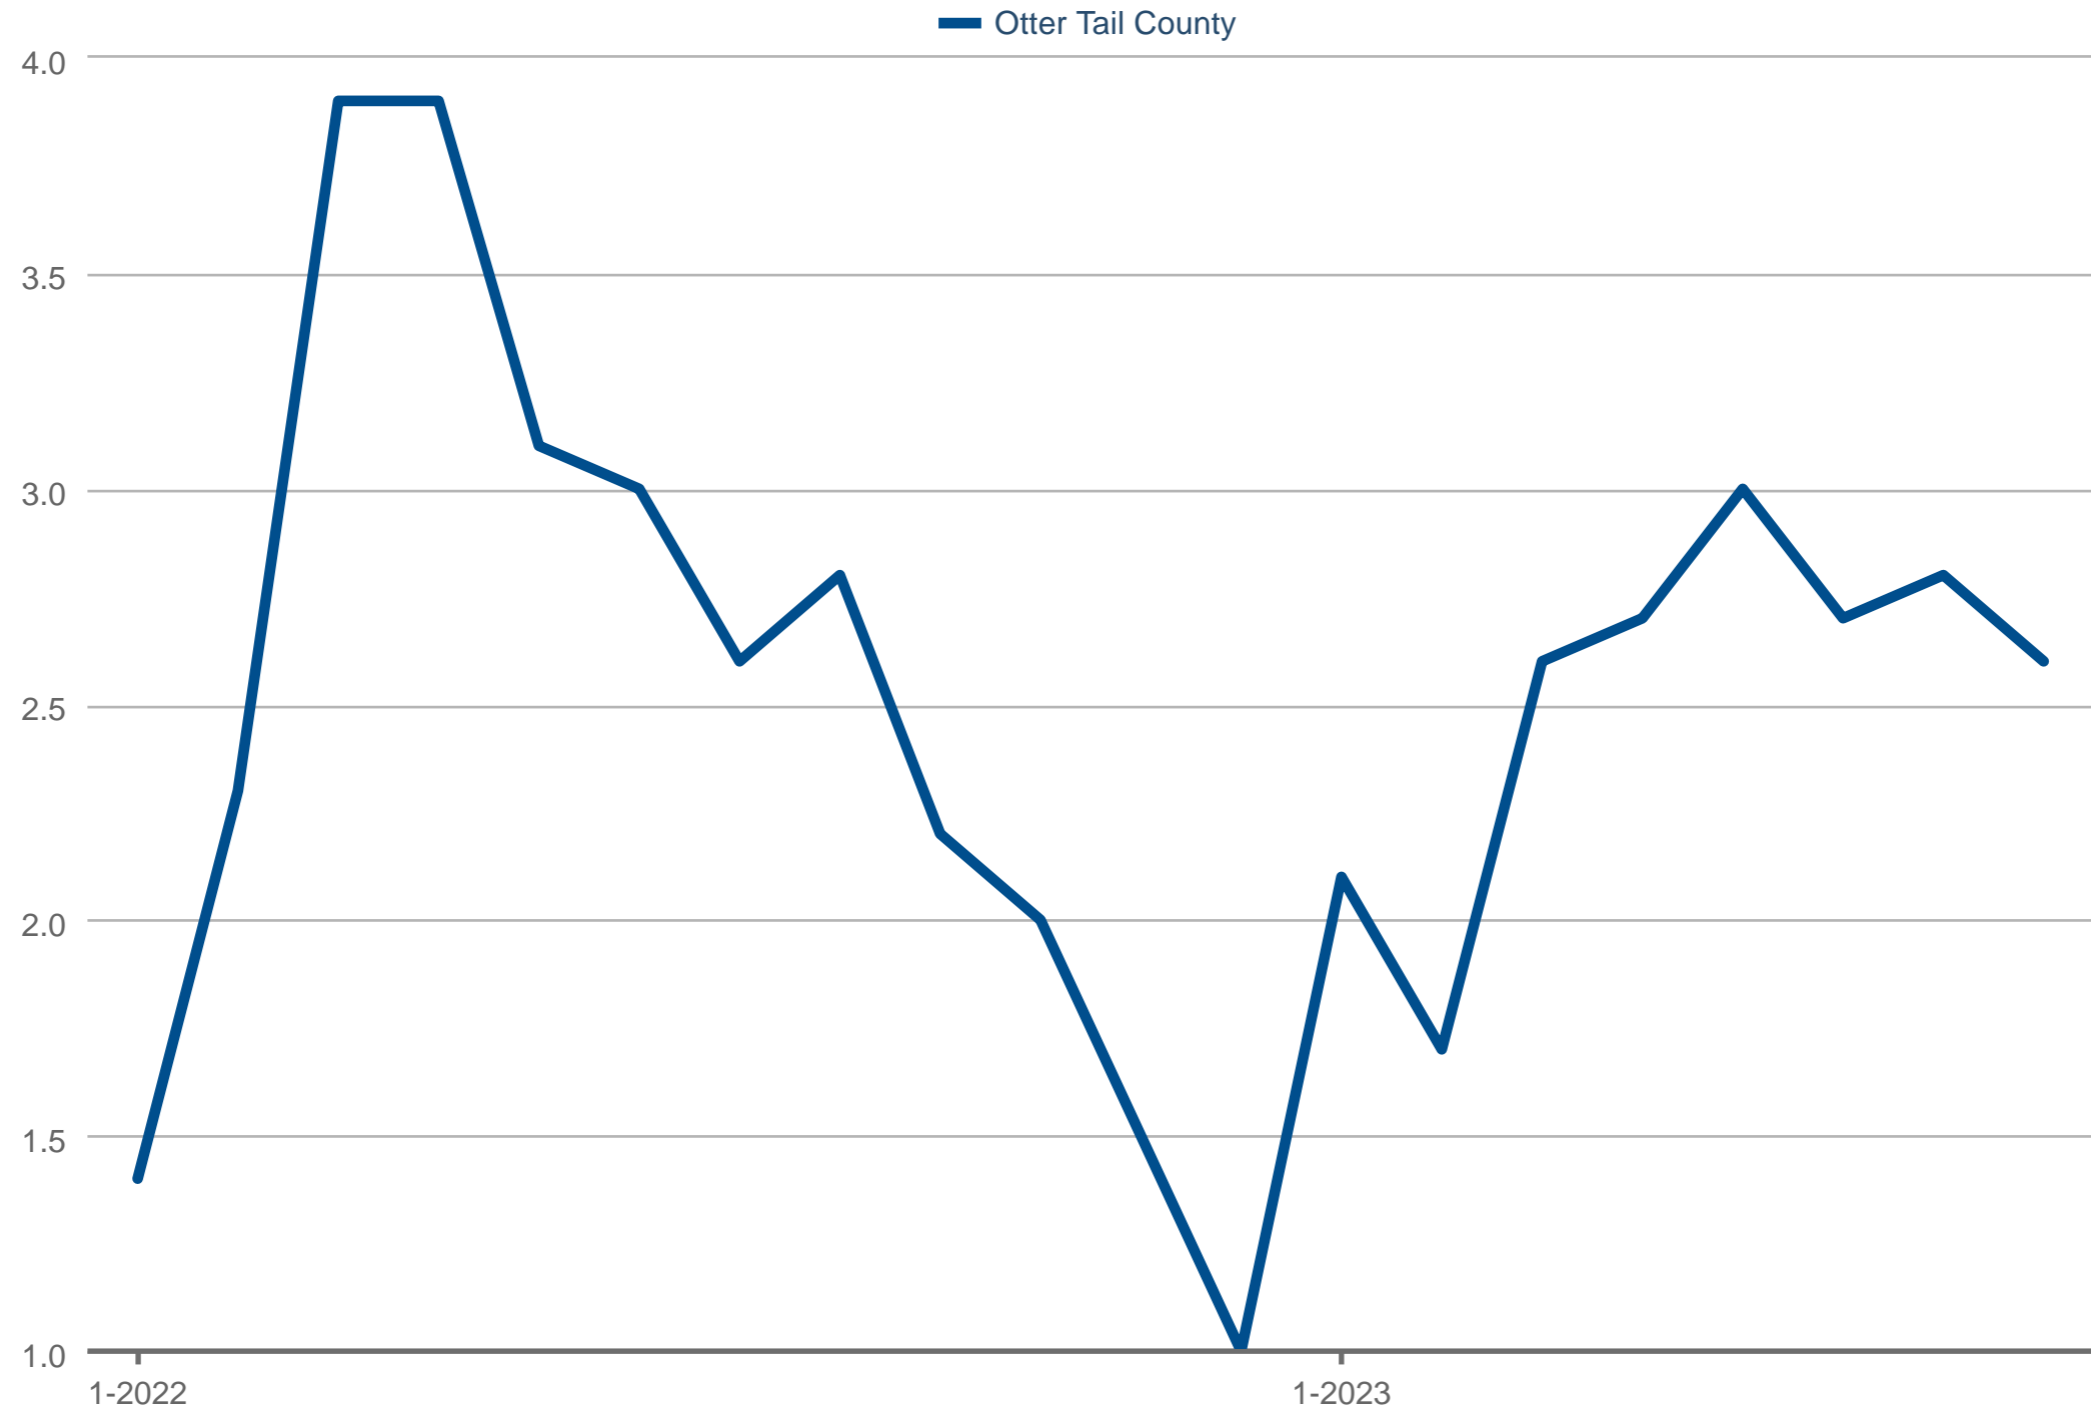

Showings Per Listing

Otter Tail County

Each data point is one month of activity. Data is from September 29, 2023.