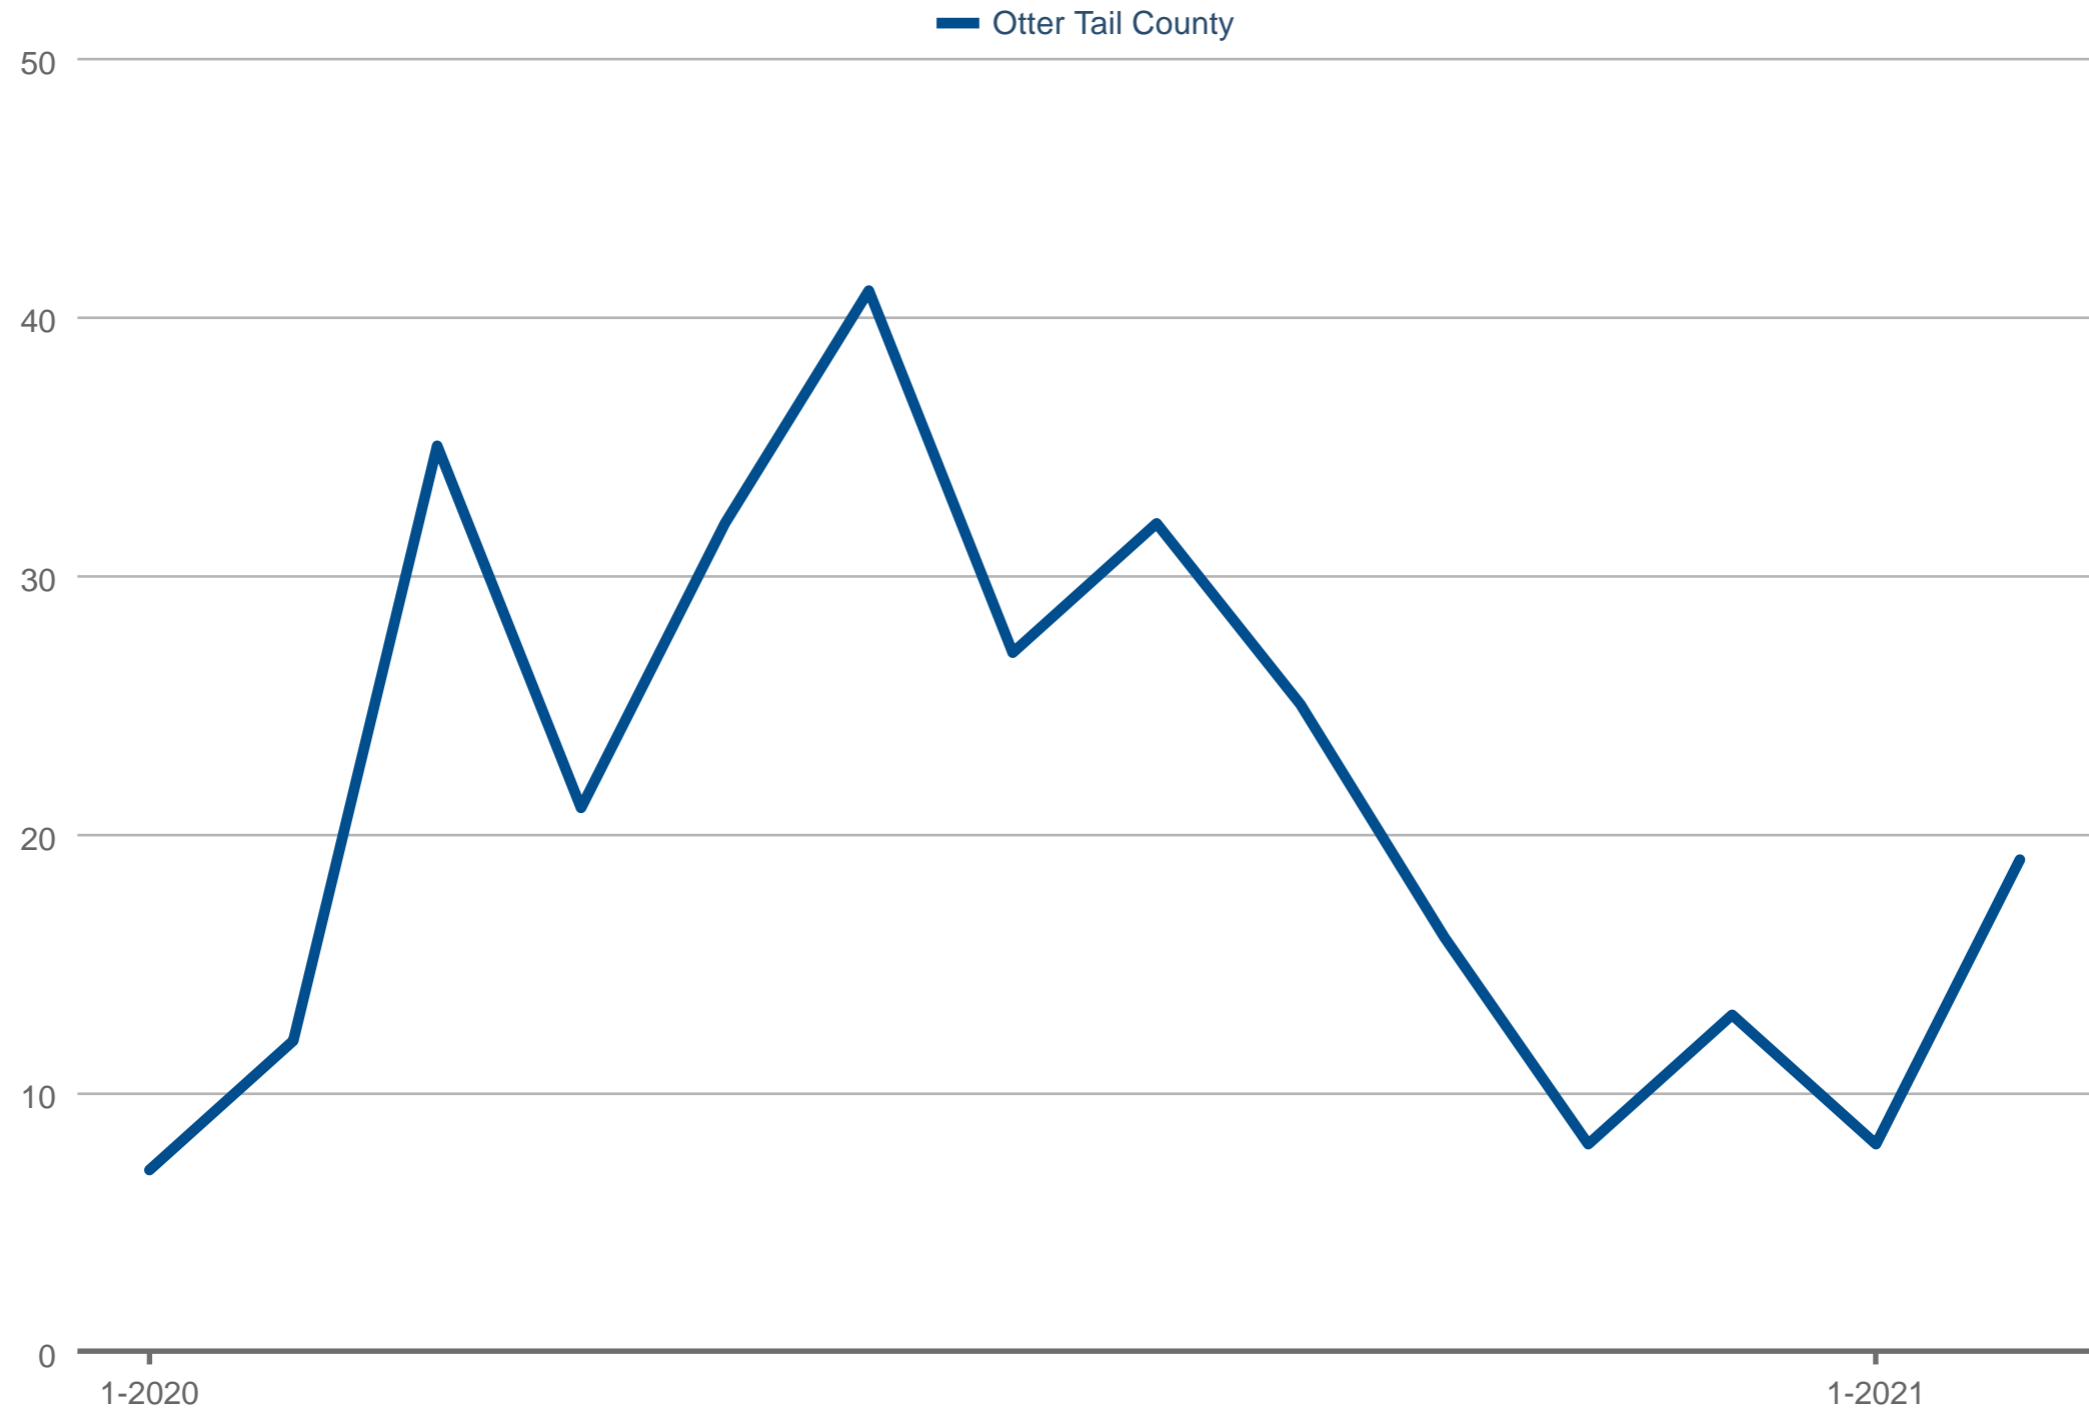

New Listings

Otter Tail County

Each data point is one month of activity. Data is from March 8, 2021.