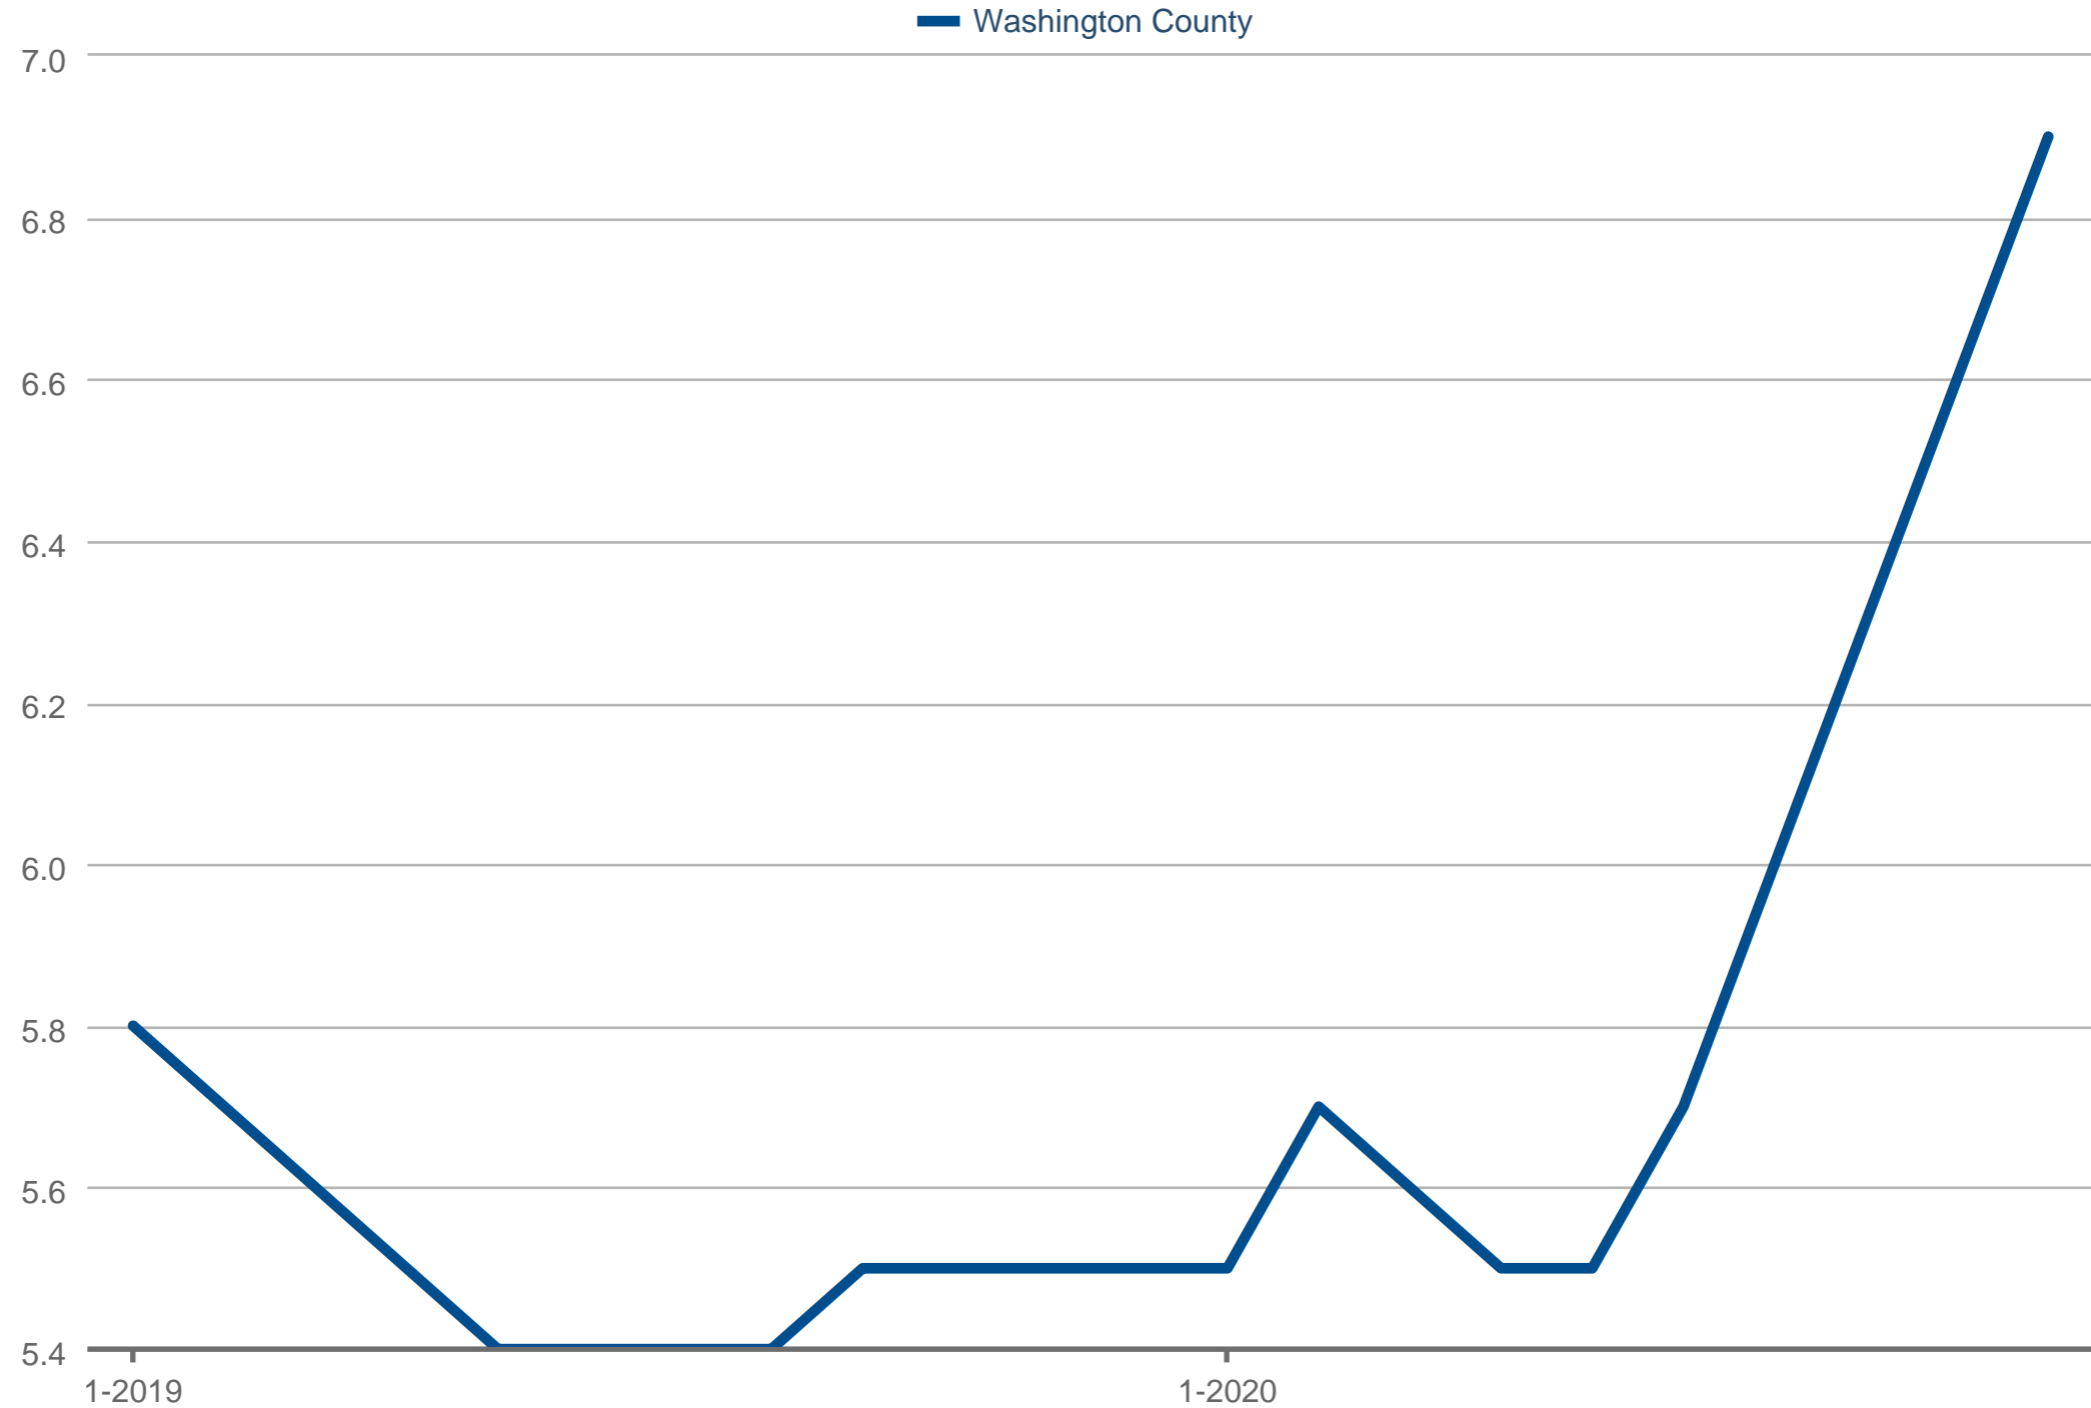

Showings Per Listing

Washington County

Each data point is 12 months of activity. Data is from November 25, 2020.