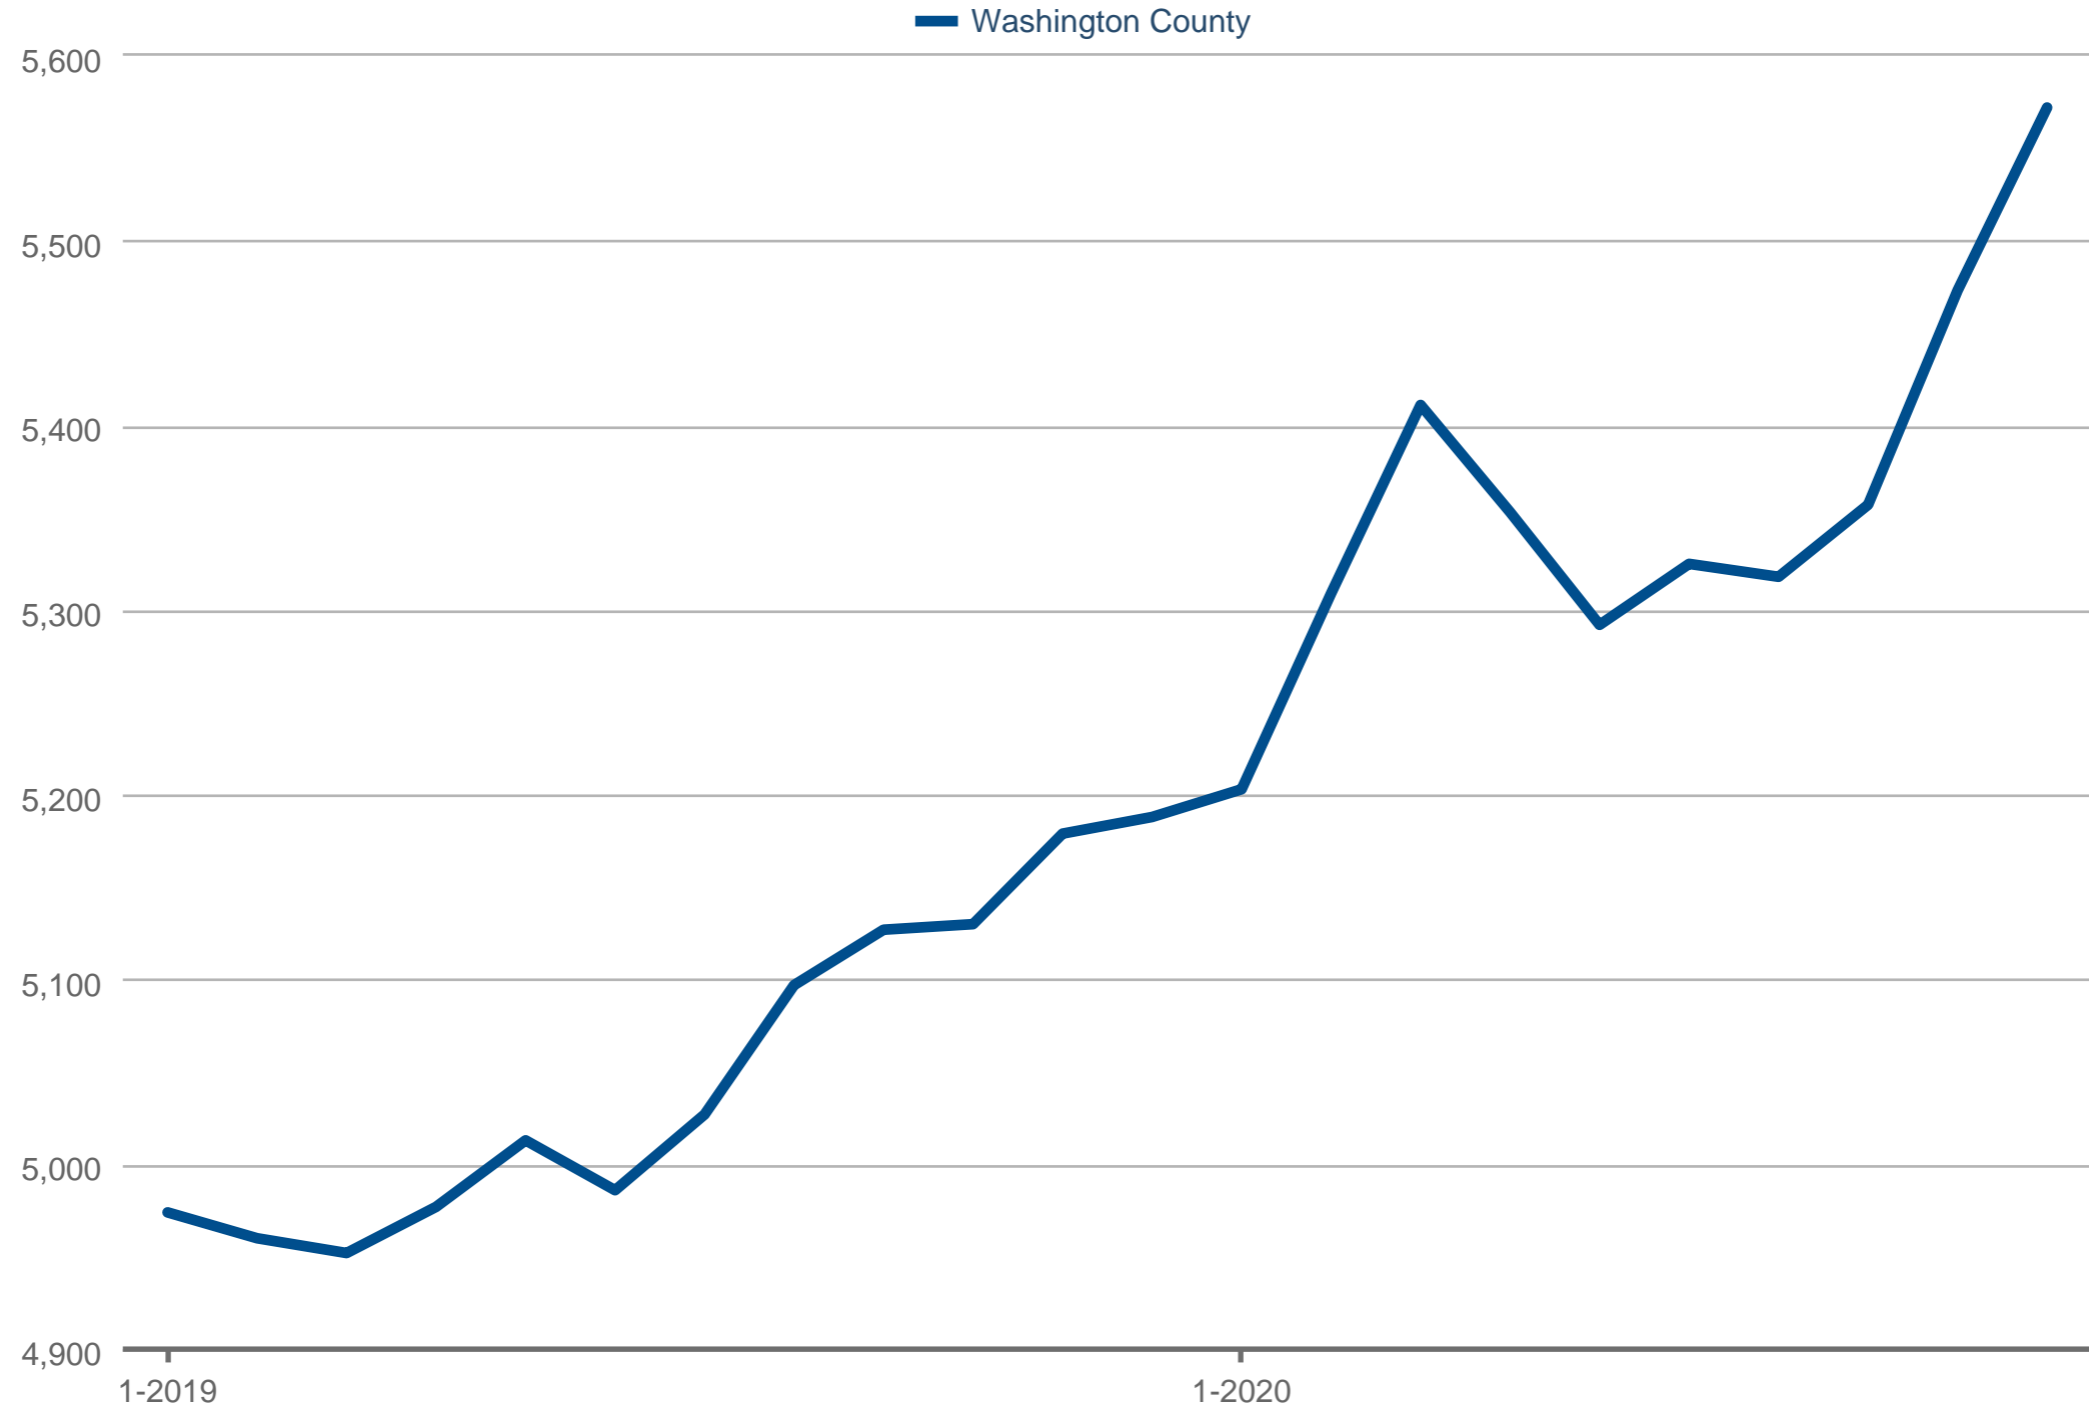

Pending Sales

Washington County

Each data point is 12 months of activity. Data is from November 25, 2020.