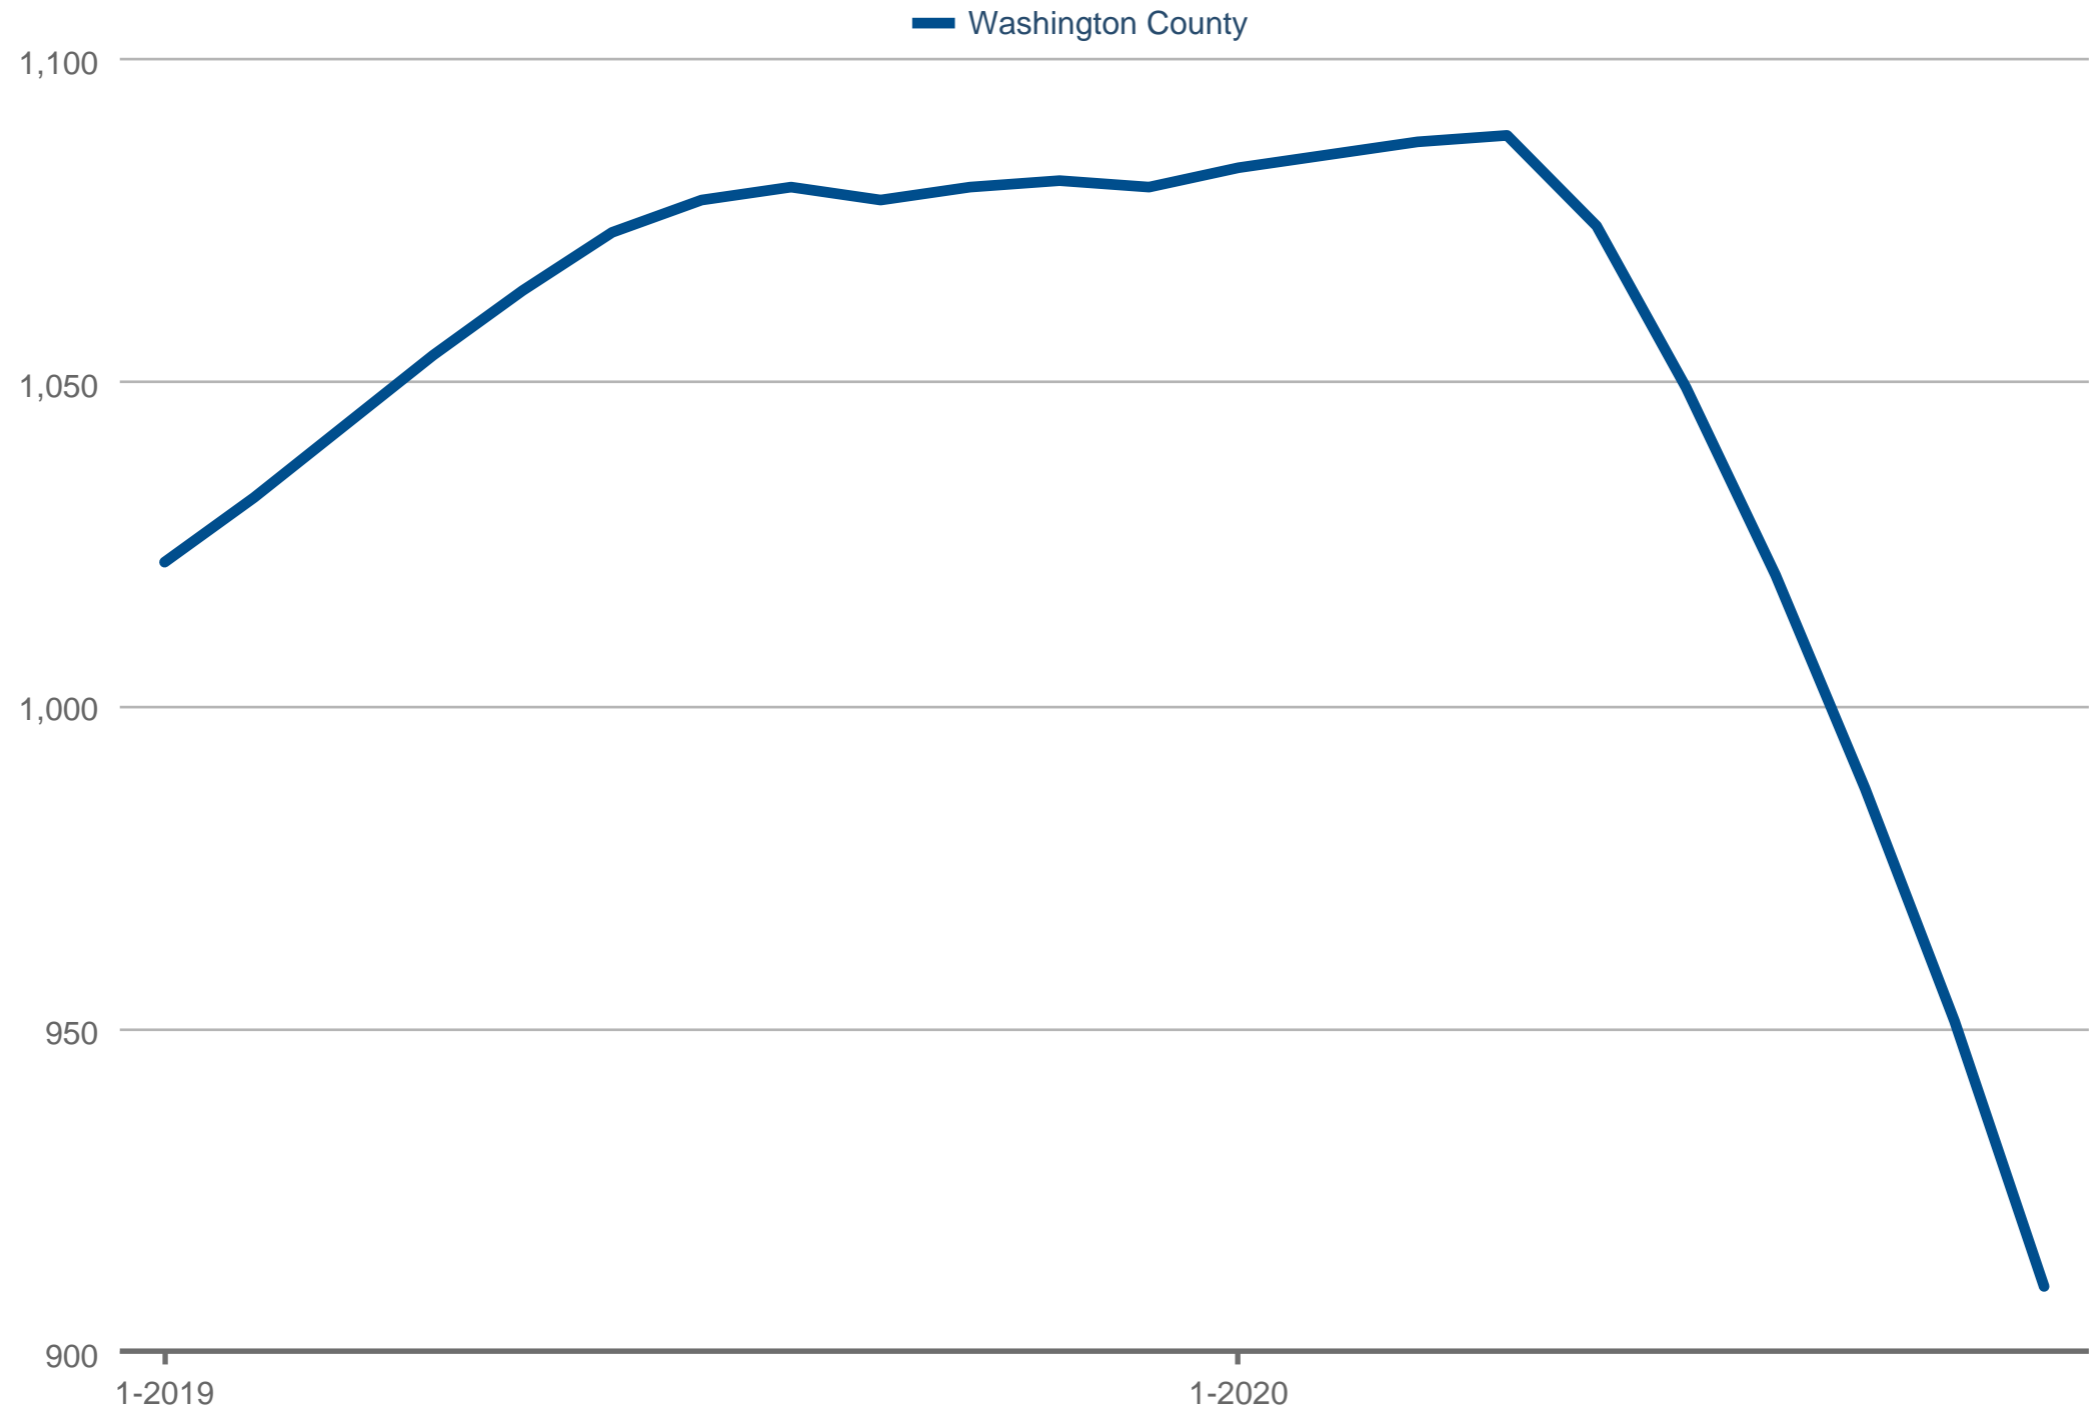

### Homes for Sale

Washington County

Each data point is 12 months of activity. Data is from November 25, 2020.