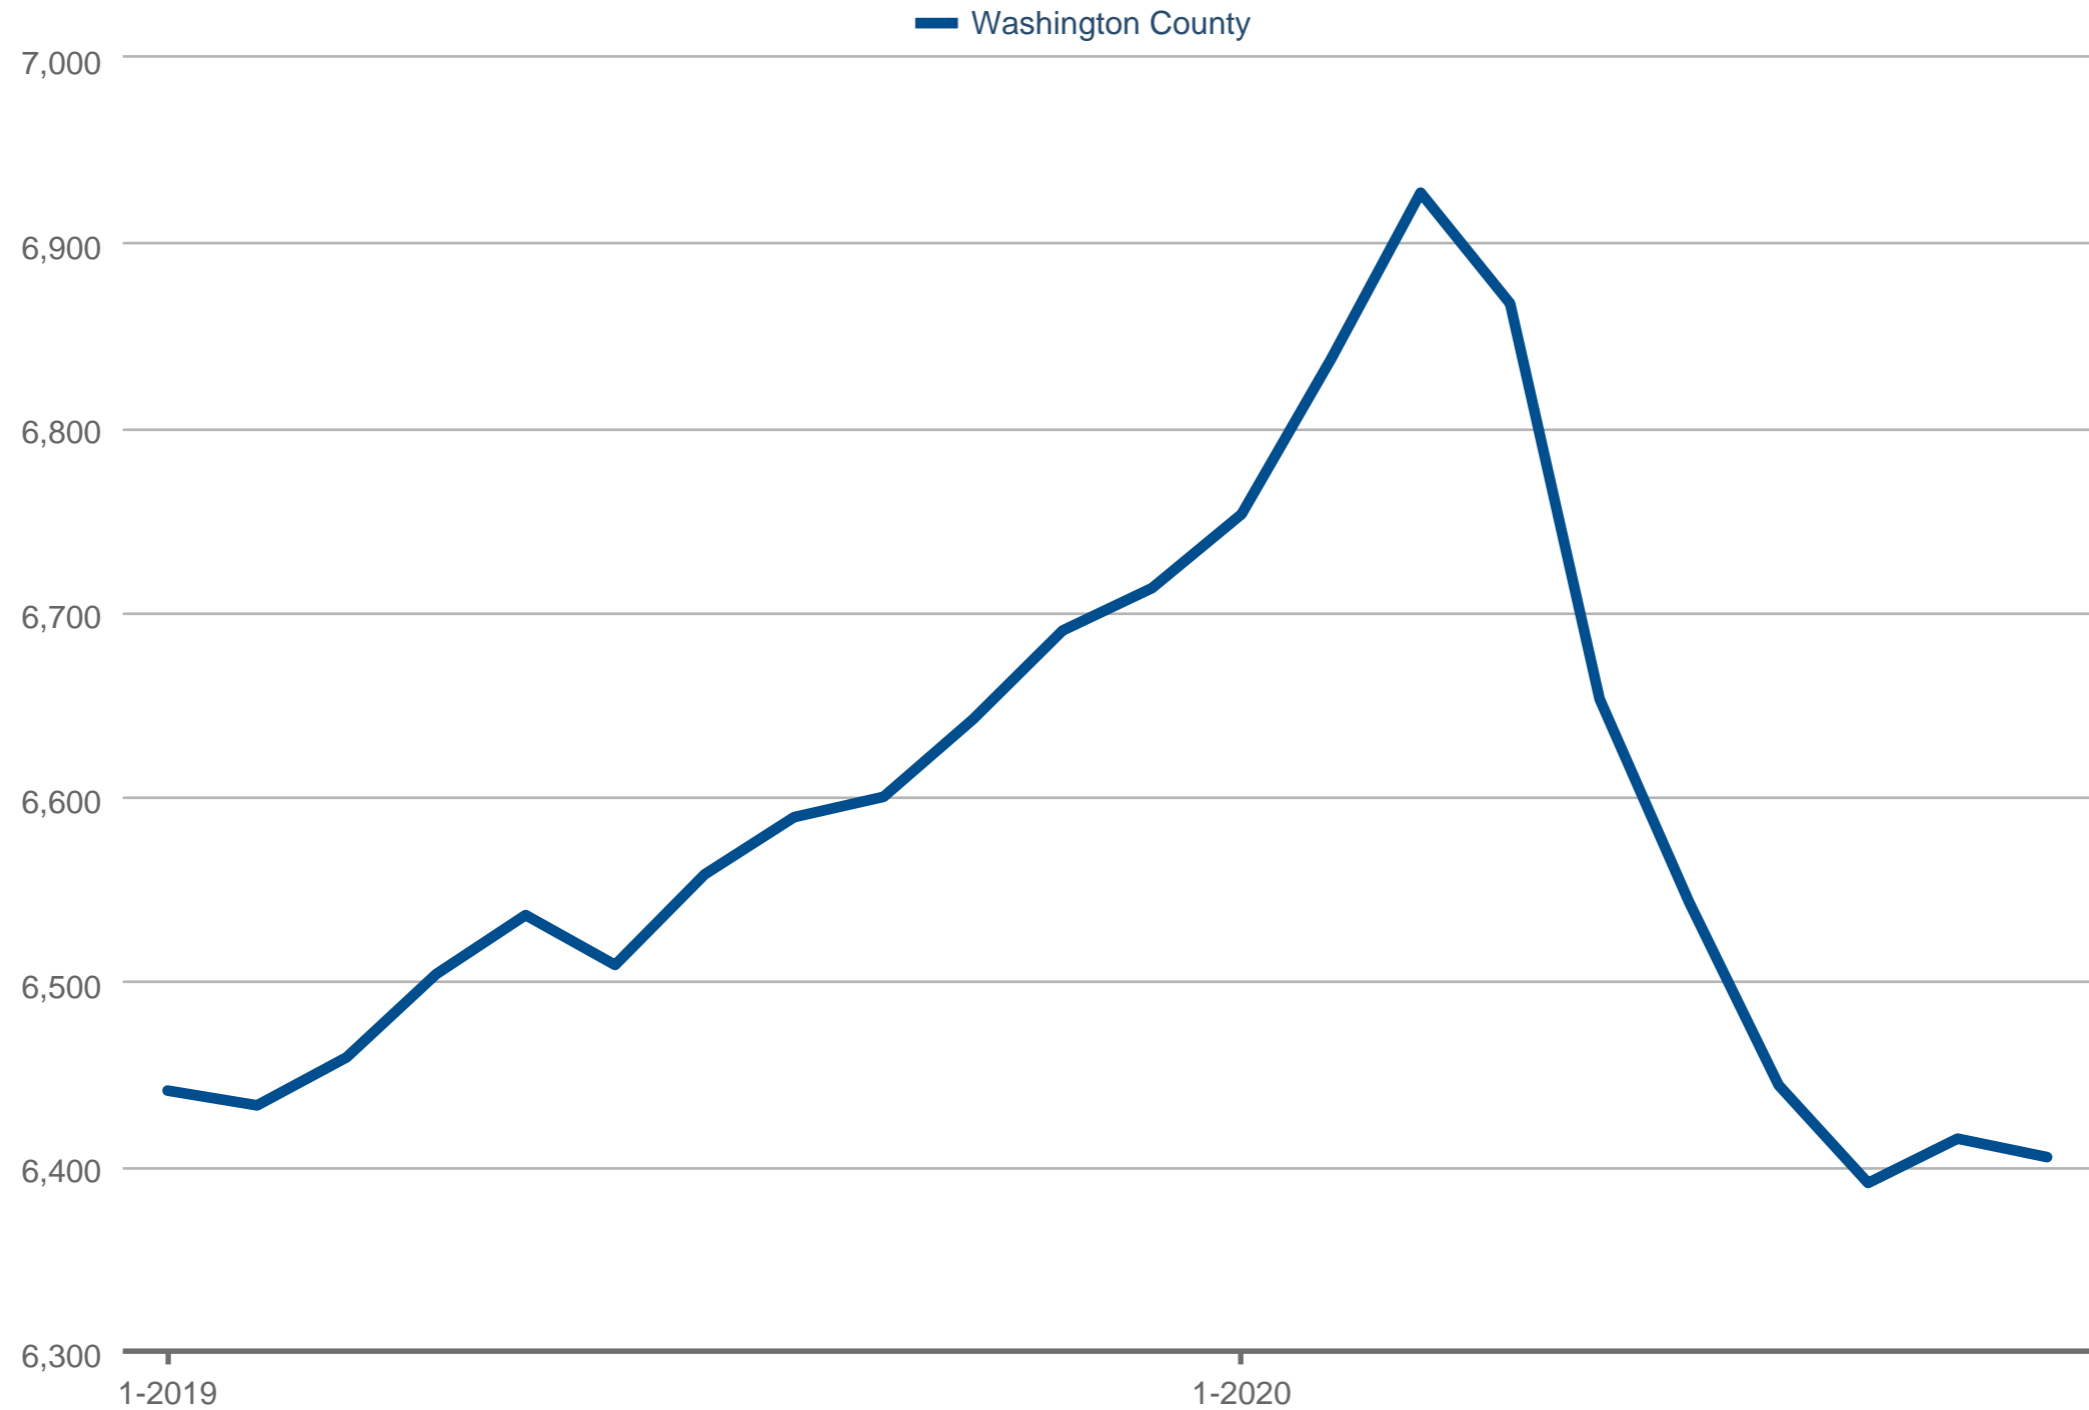

### New Listings

Washington County

Each data point is 12 months of activity. Data is from November 25, 2020.