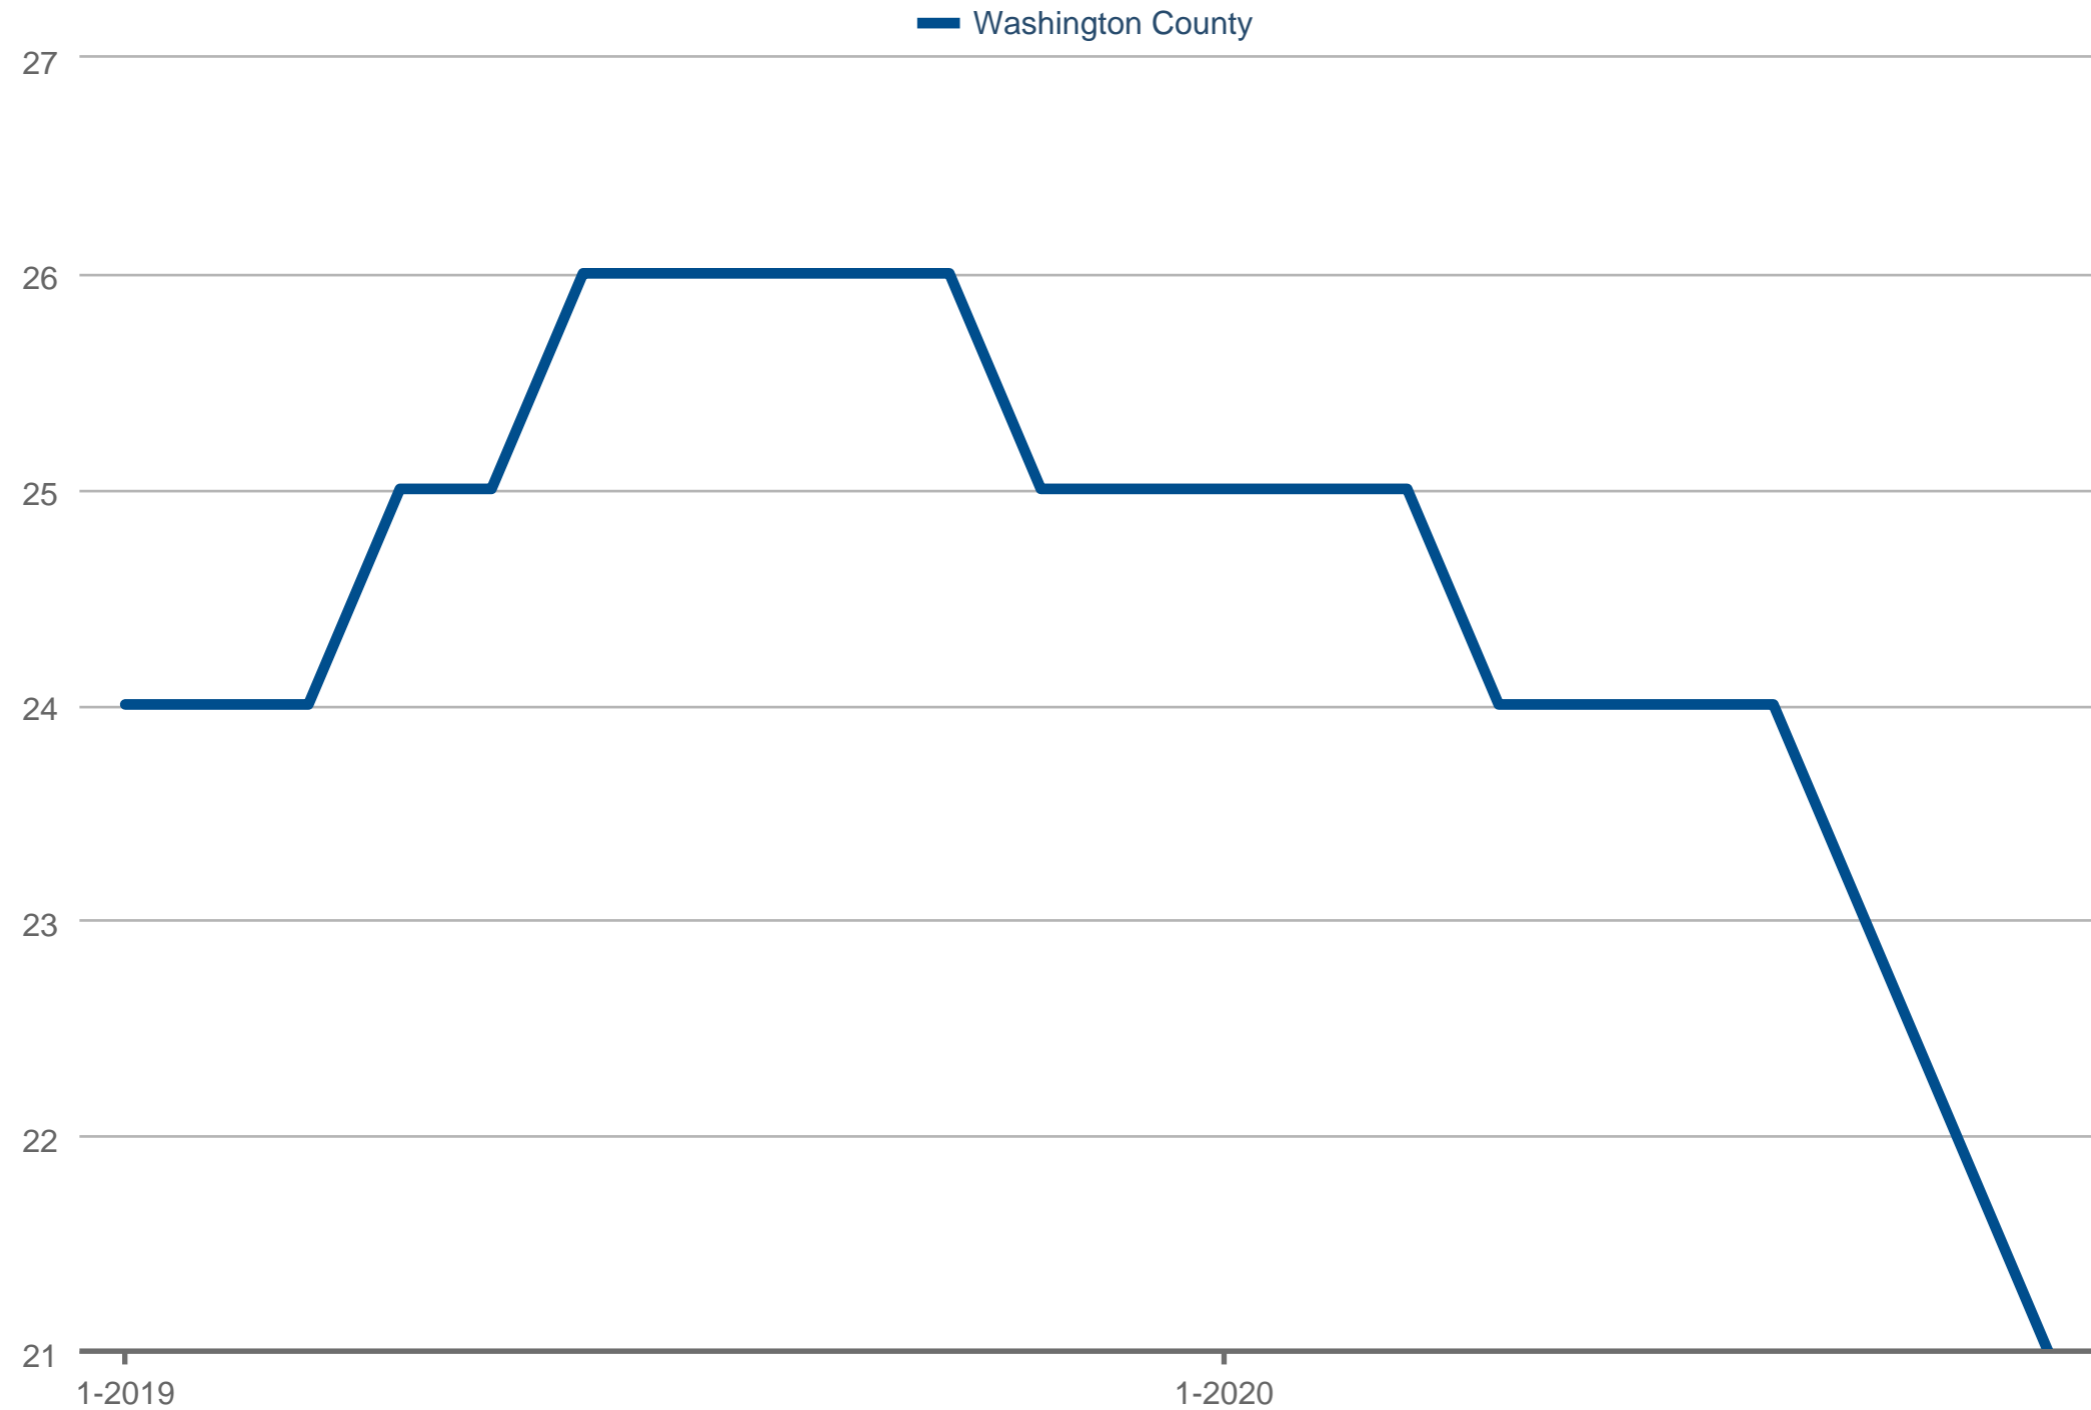

Median Days on Market

Washington County

Each data point is 12 months of activity. Data is from November 25, 2020.