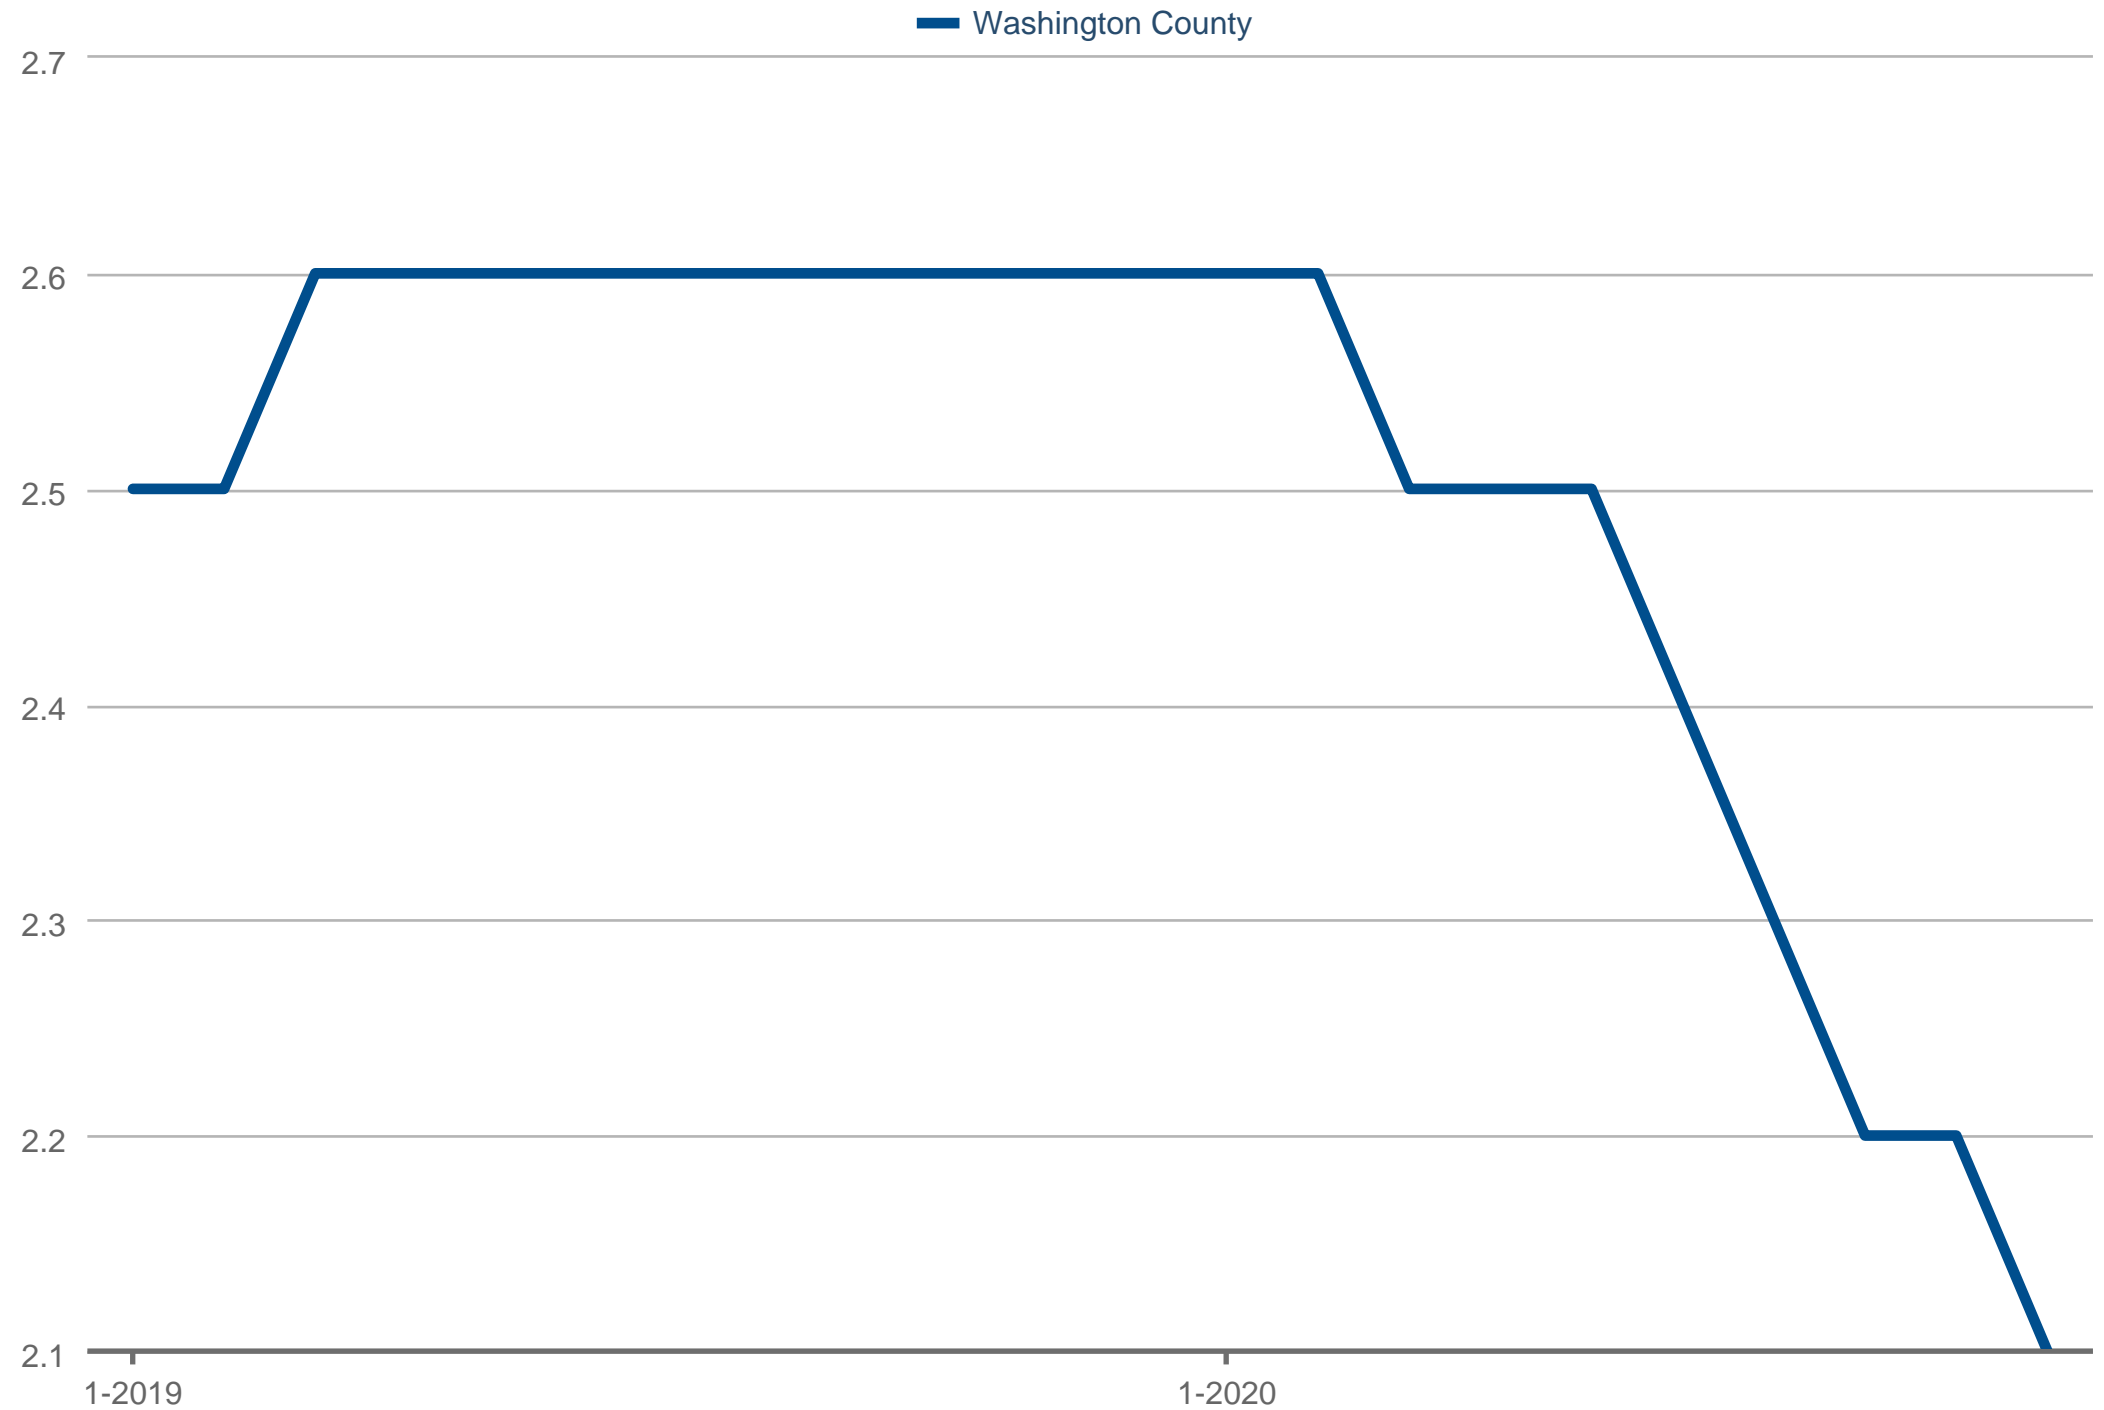

Months Supply of Homes for Sale

Washington County

Each data point is 12 months of activity. Data is from November 25, 2020.