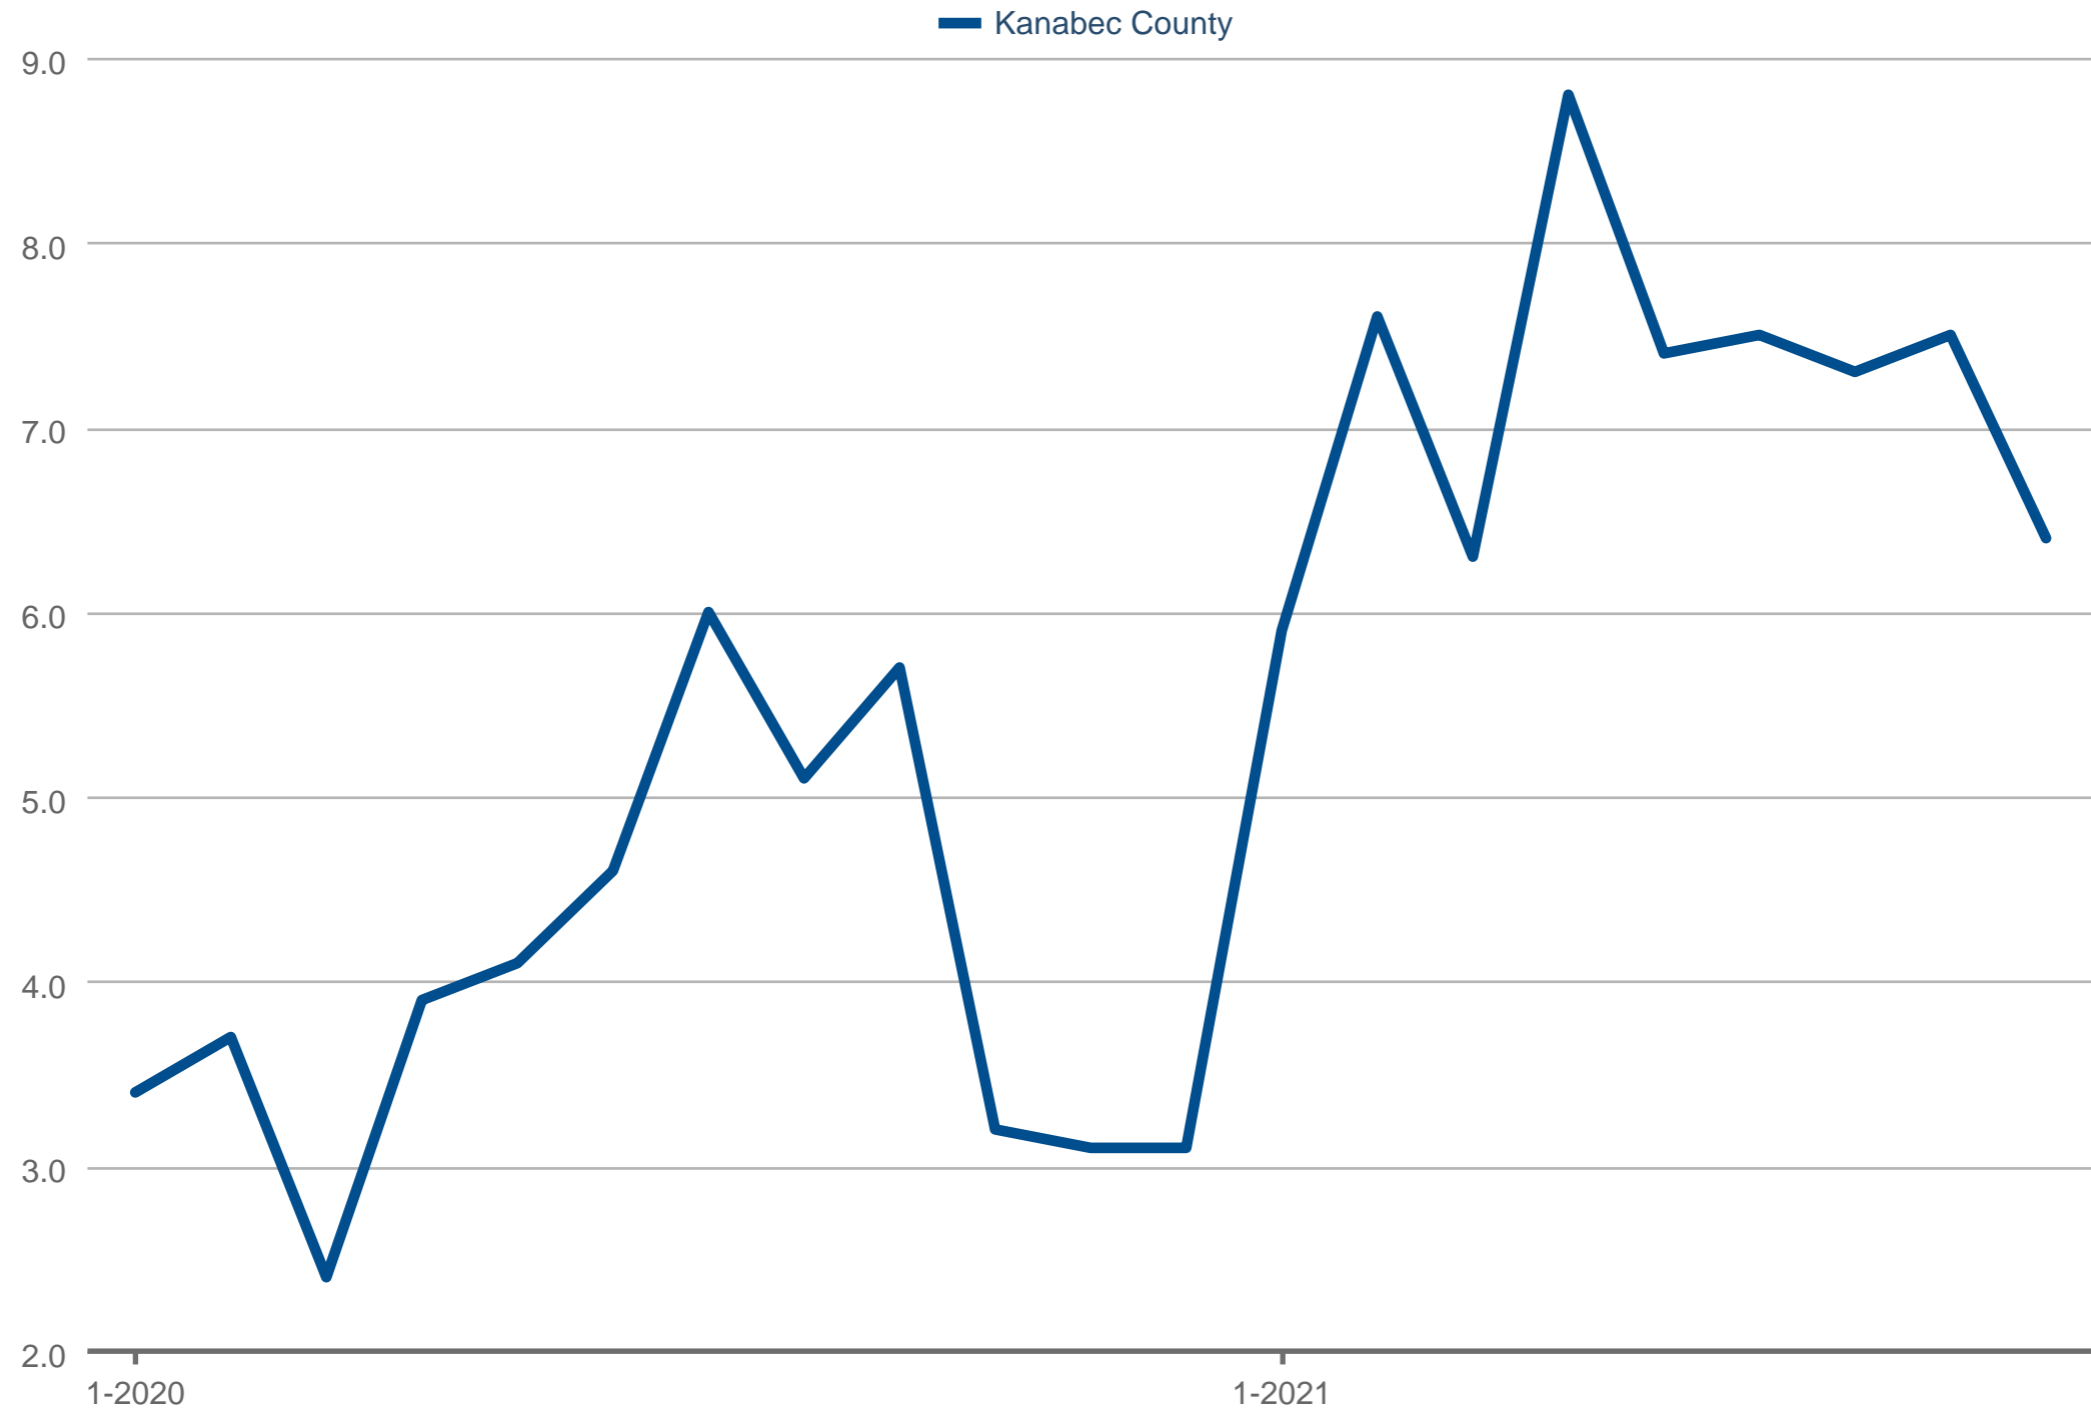

Showings Per Listing

Kanabec County

Each data point is one month of activity. Data is from October 23, 2021.