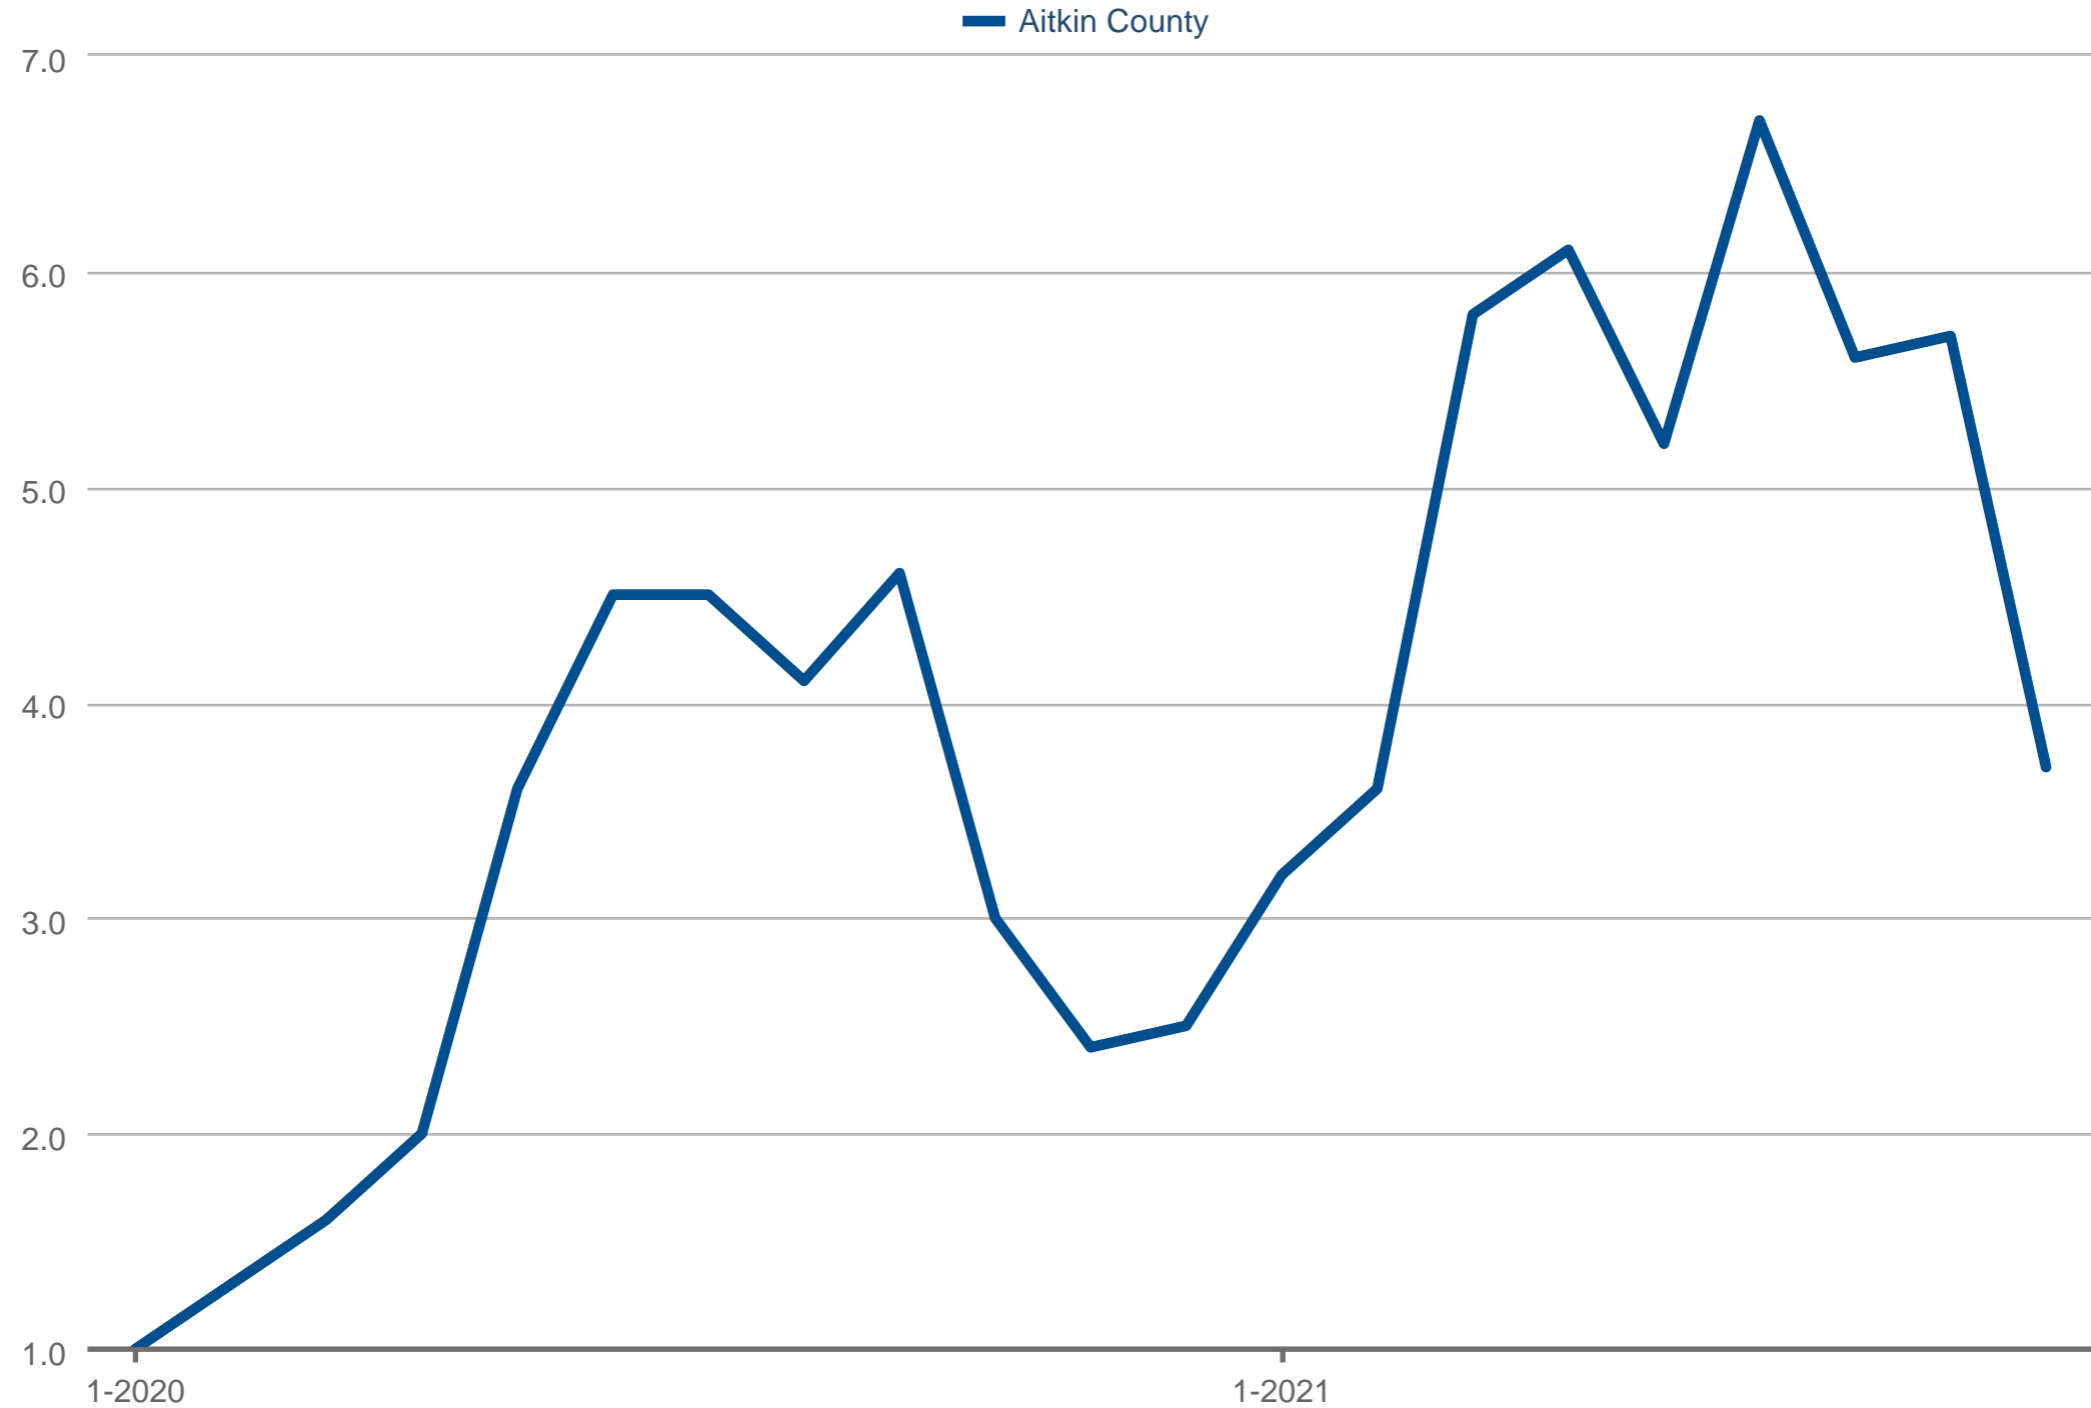

### Showings Per Listing

Aitkin County

Each data point is one month of activity. Data is from October 23, 2021.