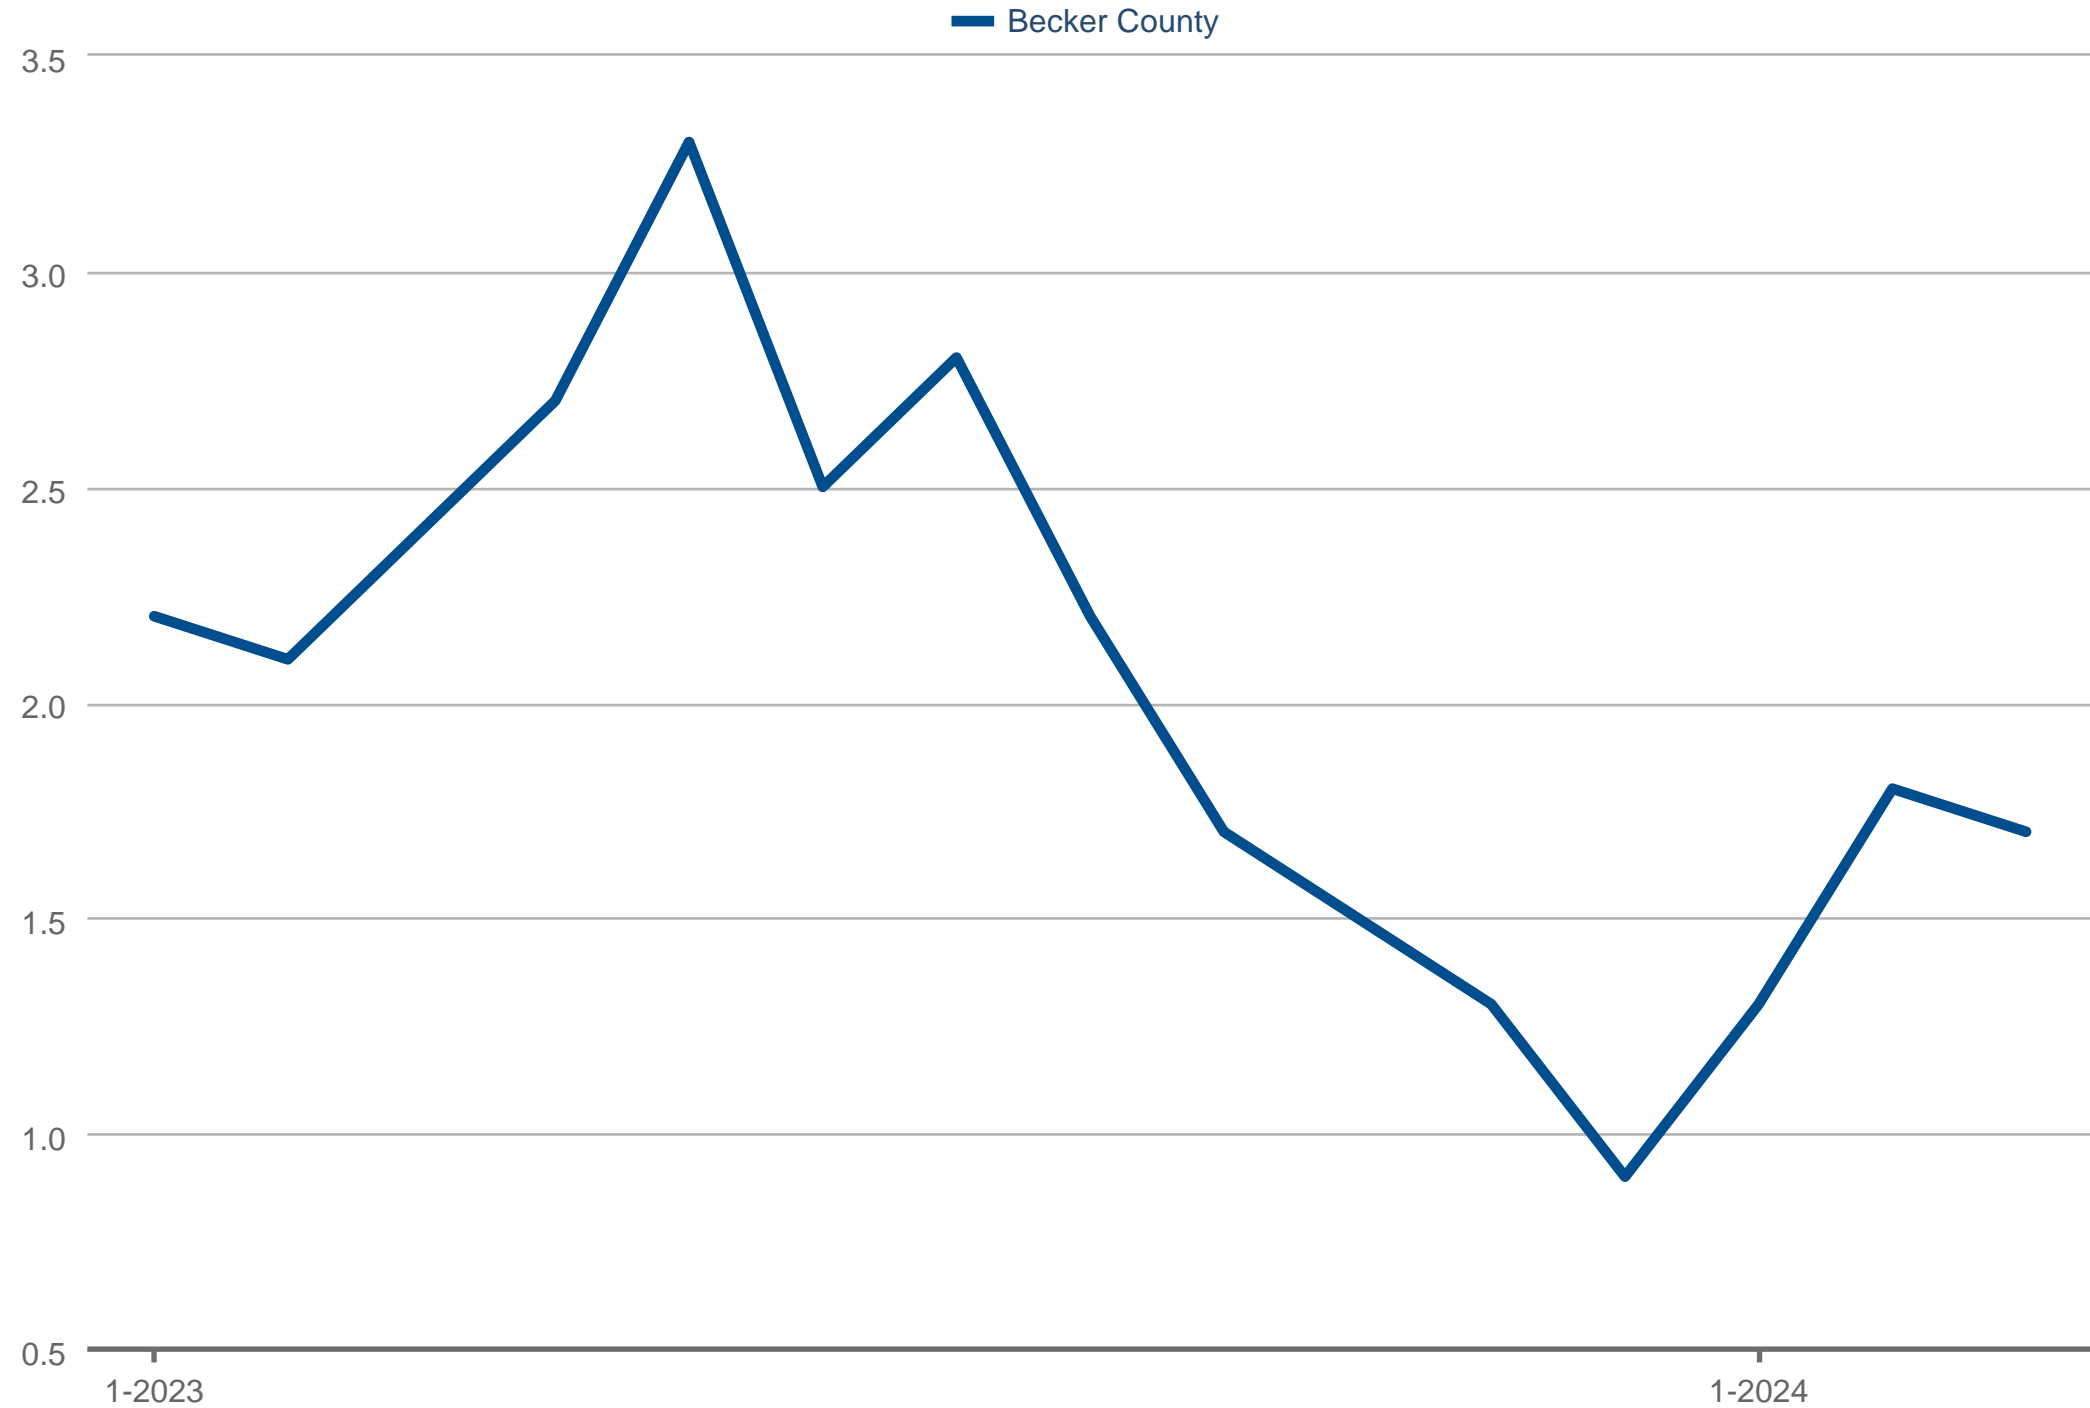

Showings Per Listing

Becker County

Each data point is one month of activity. Data is from April 26, 2024.