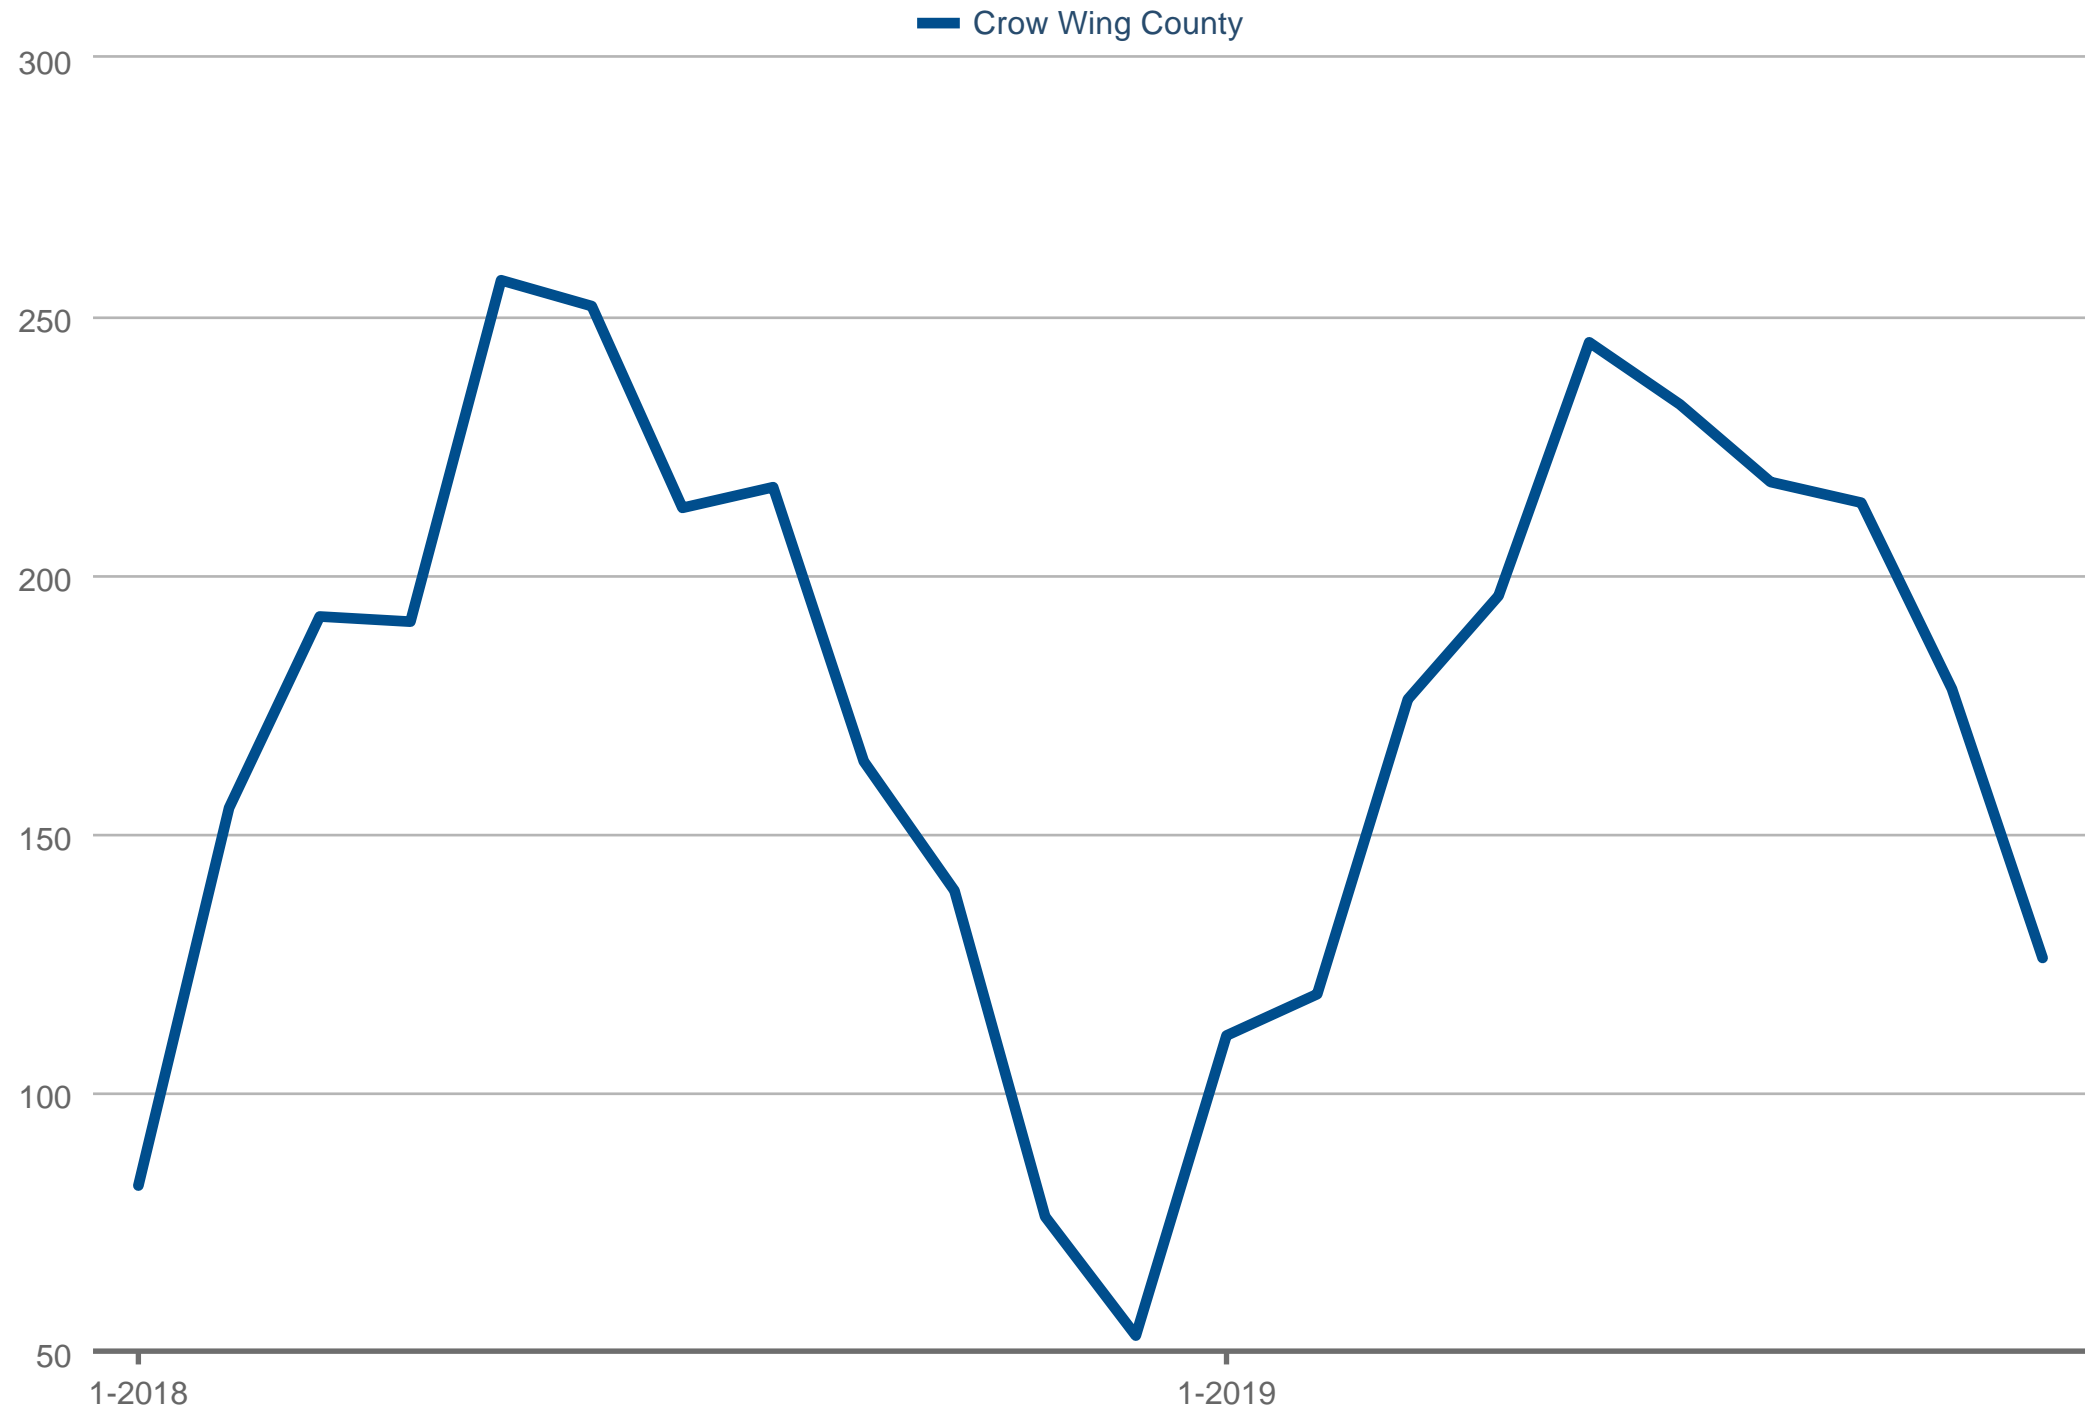

### New Listings

Crow Wing County

Each data point is one month of activity. Data is from November 19, 2019.