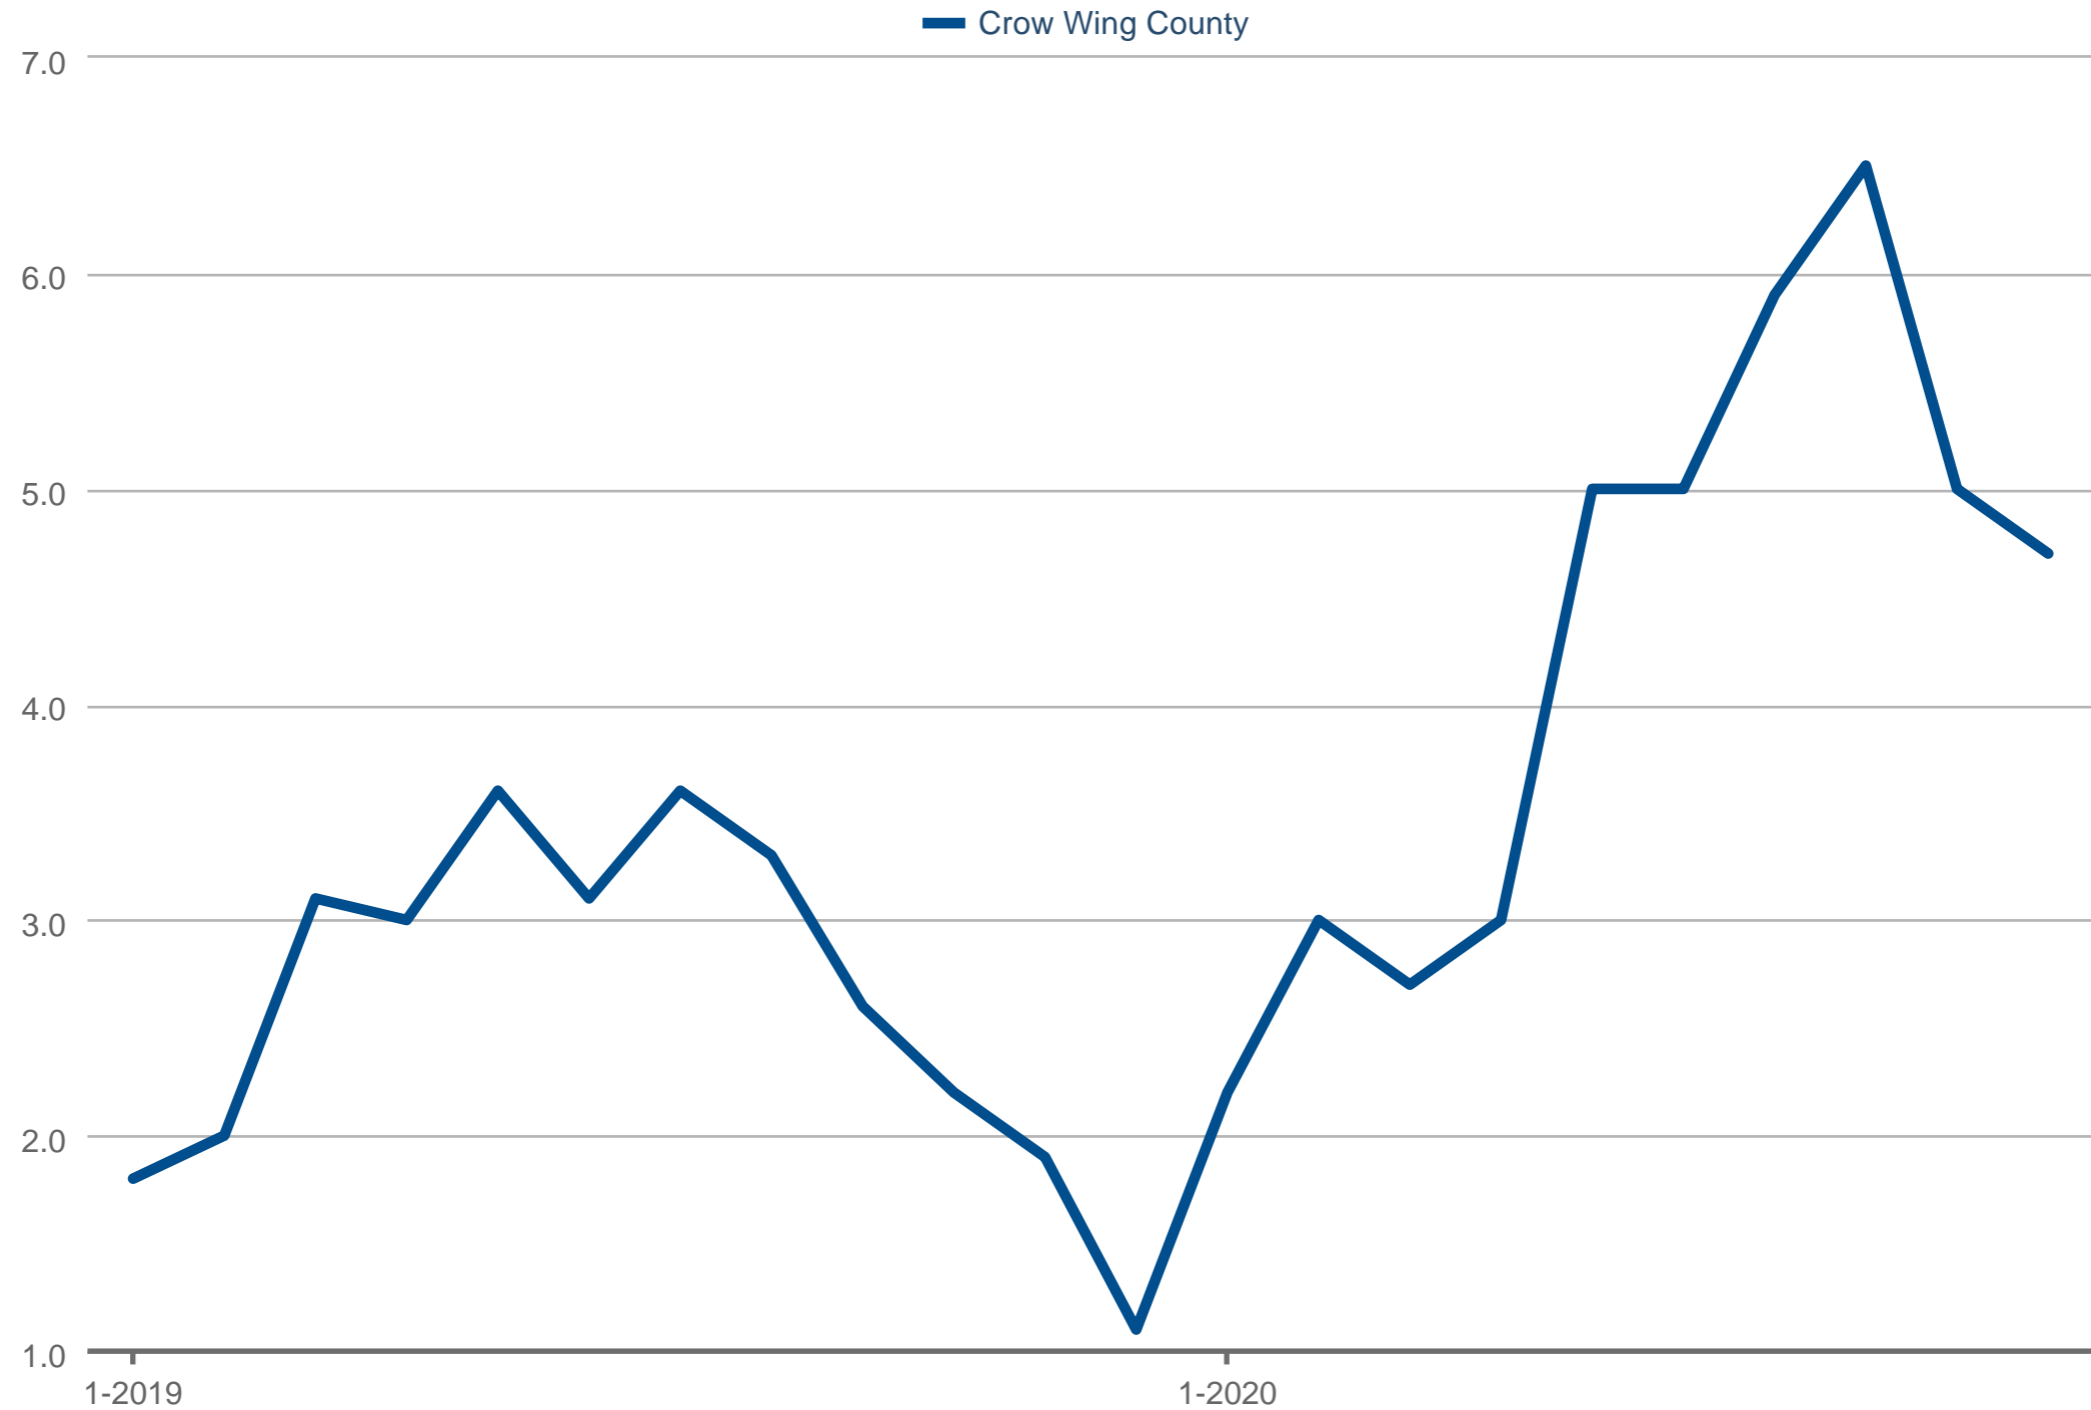

Showings Per Listing

Crow Wing County

Each data point is one month of activity. Data is from November 25, 2020.