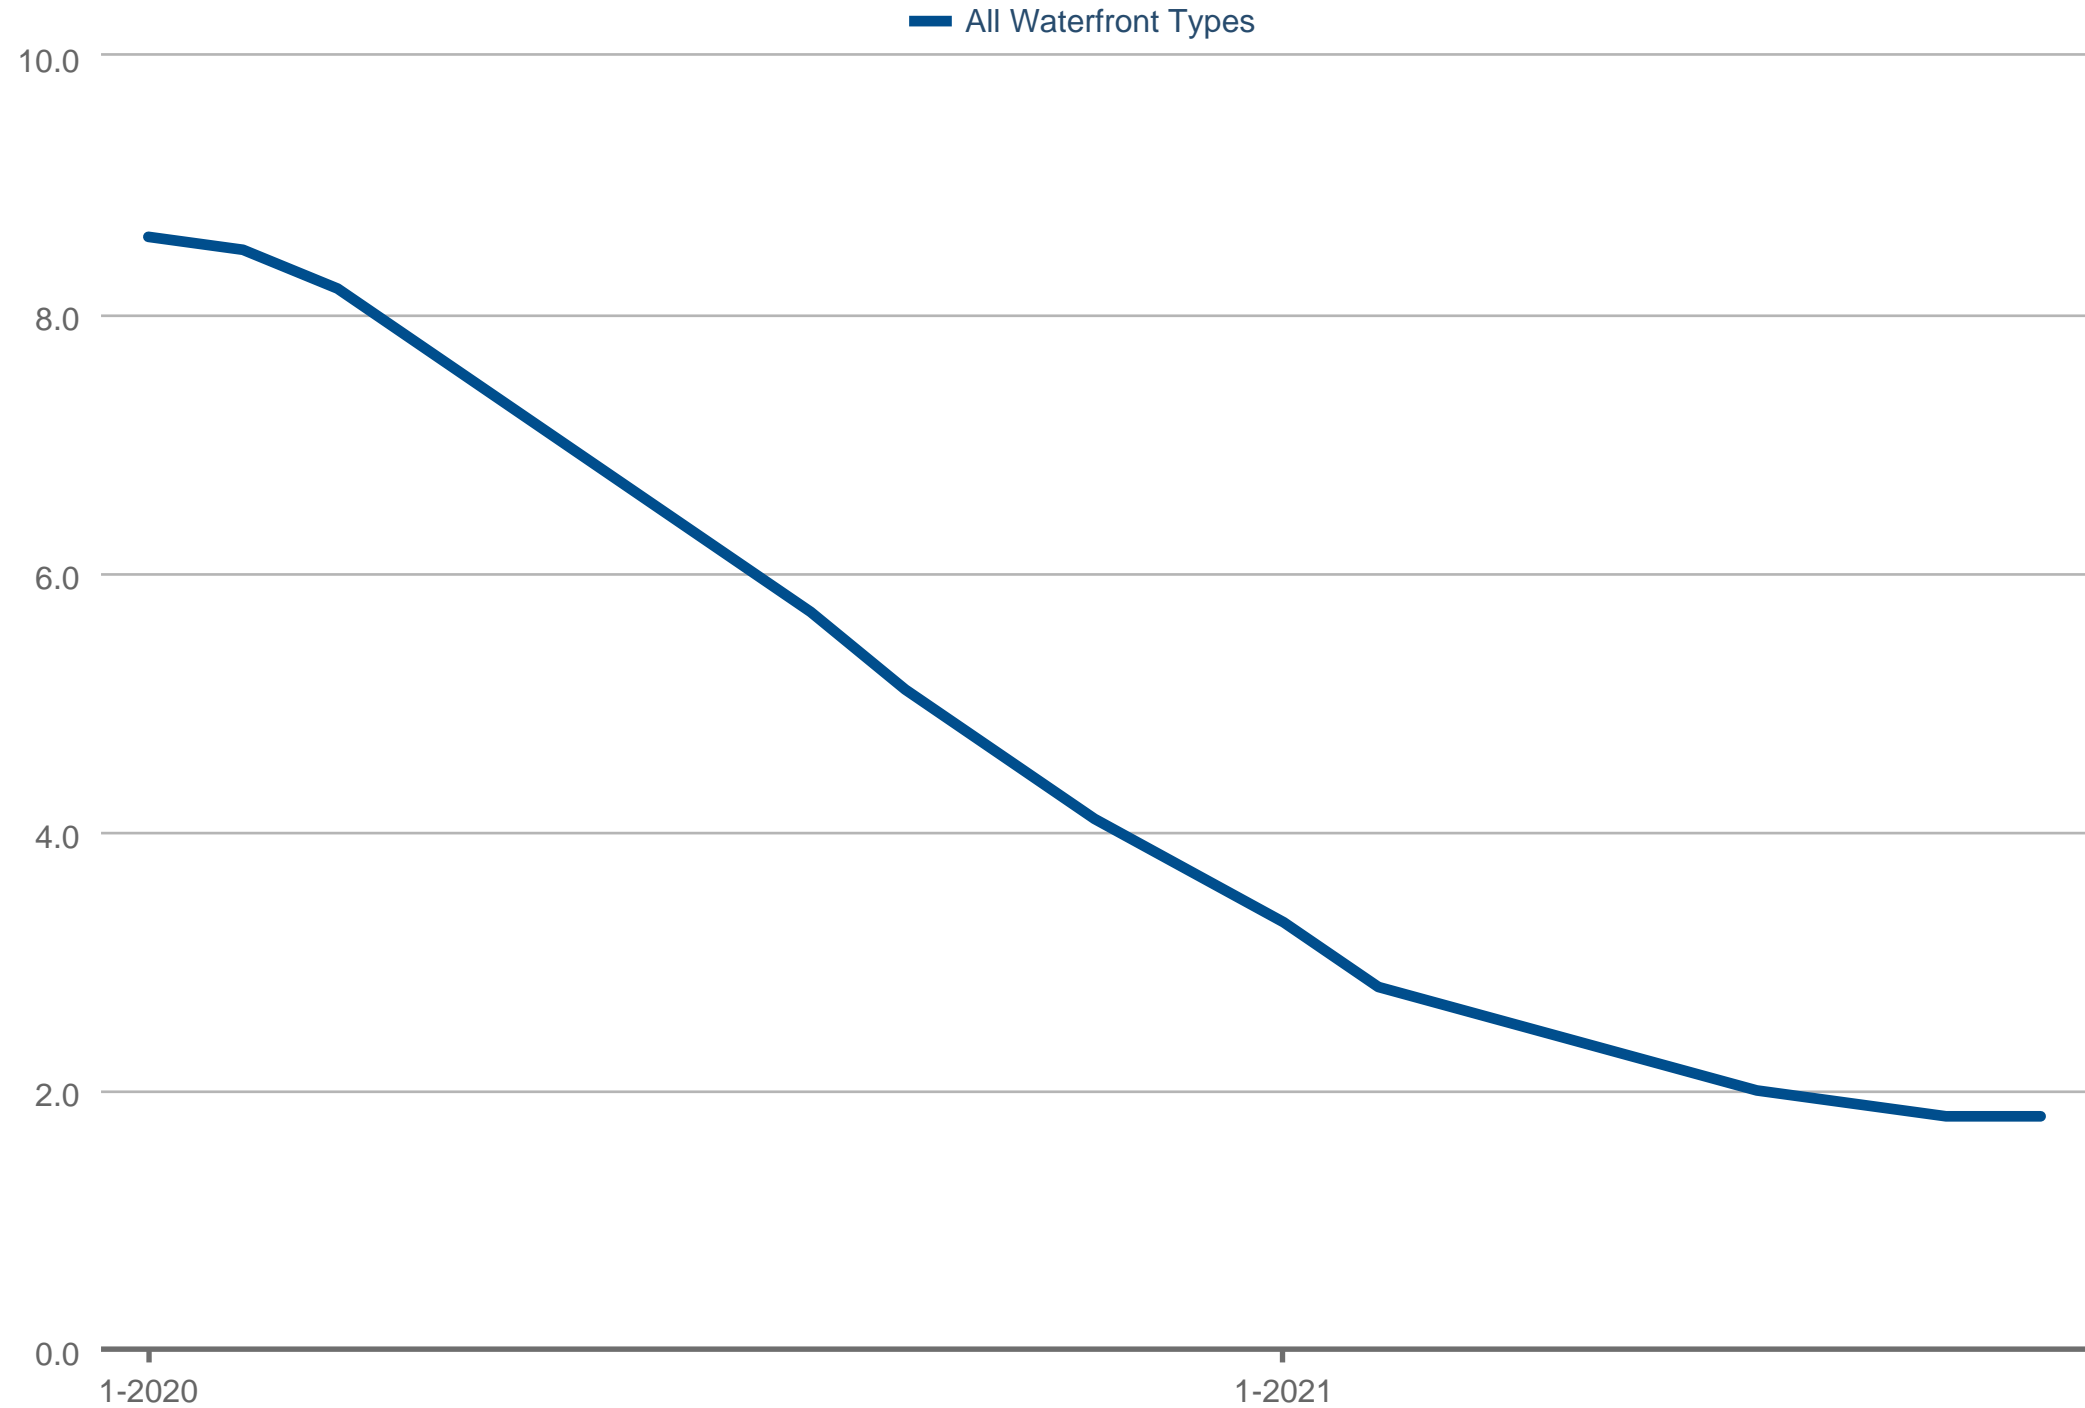

Months Supply of Homes for Sale - By Waterfront Type

Otter Tail County

Each data point is 12 months of activity. Data is from October 23, 2021.