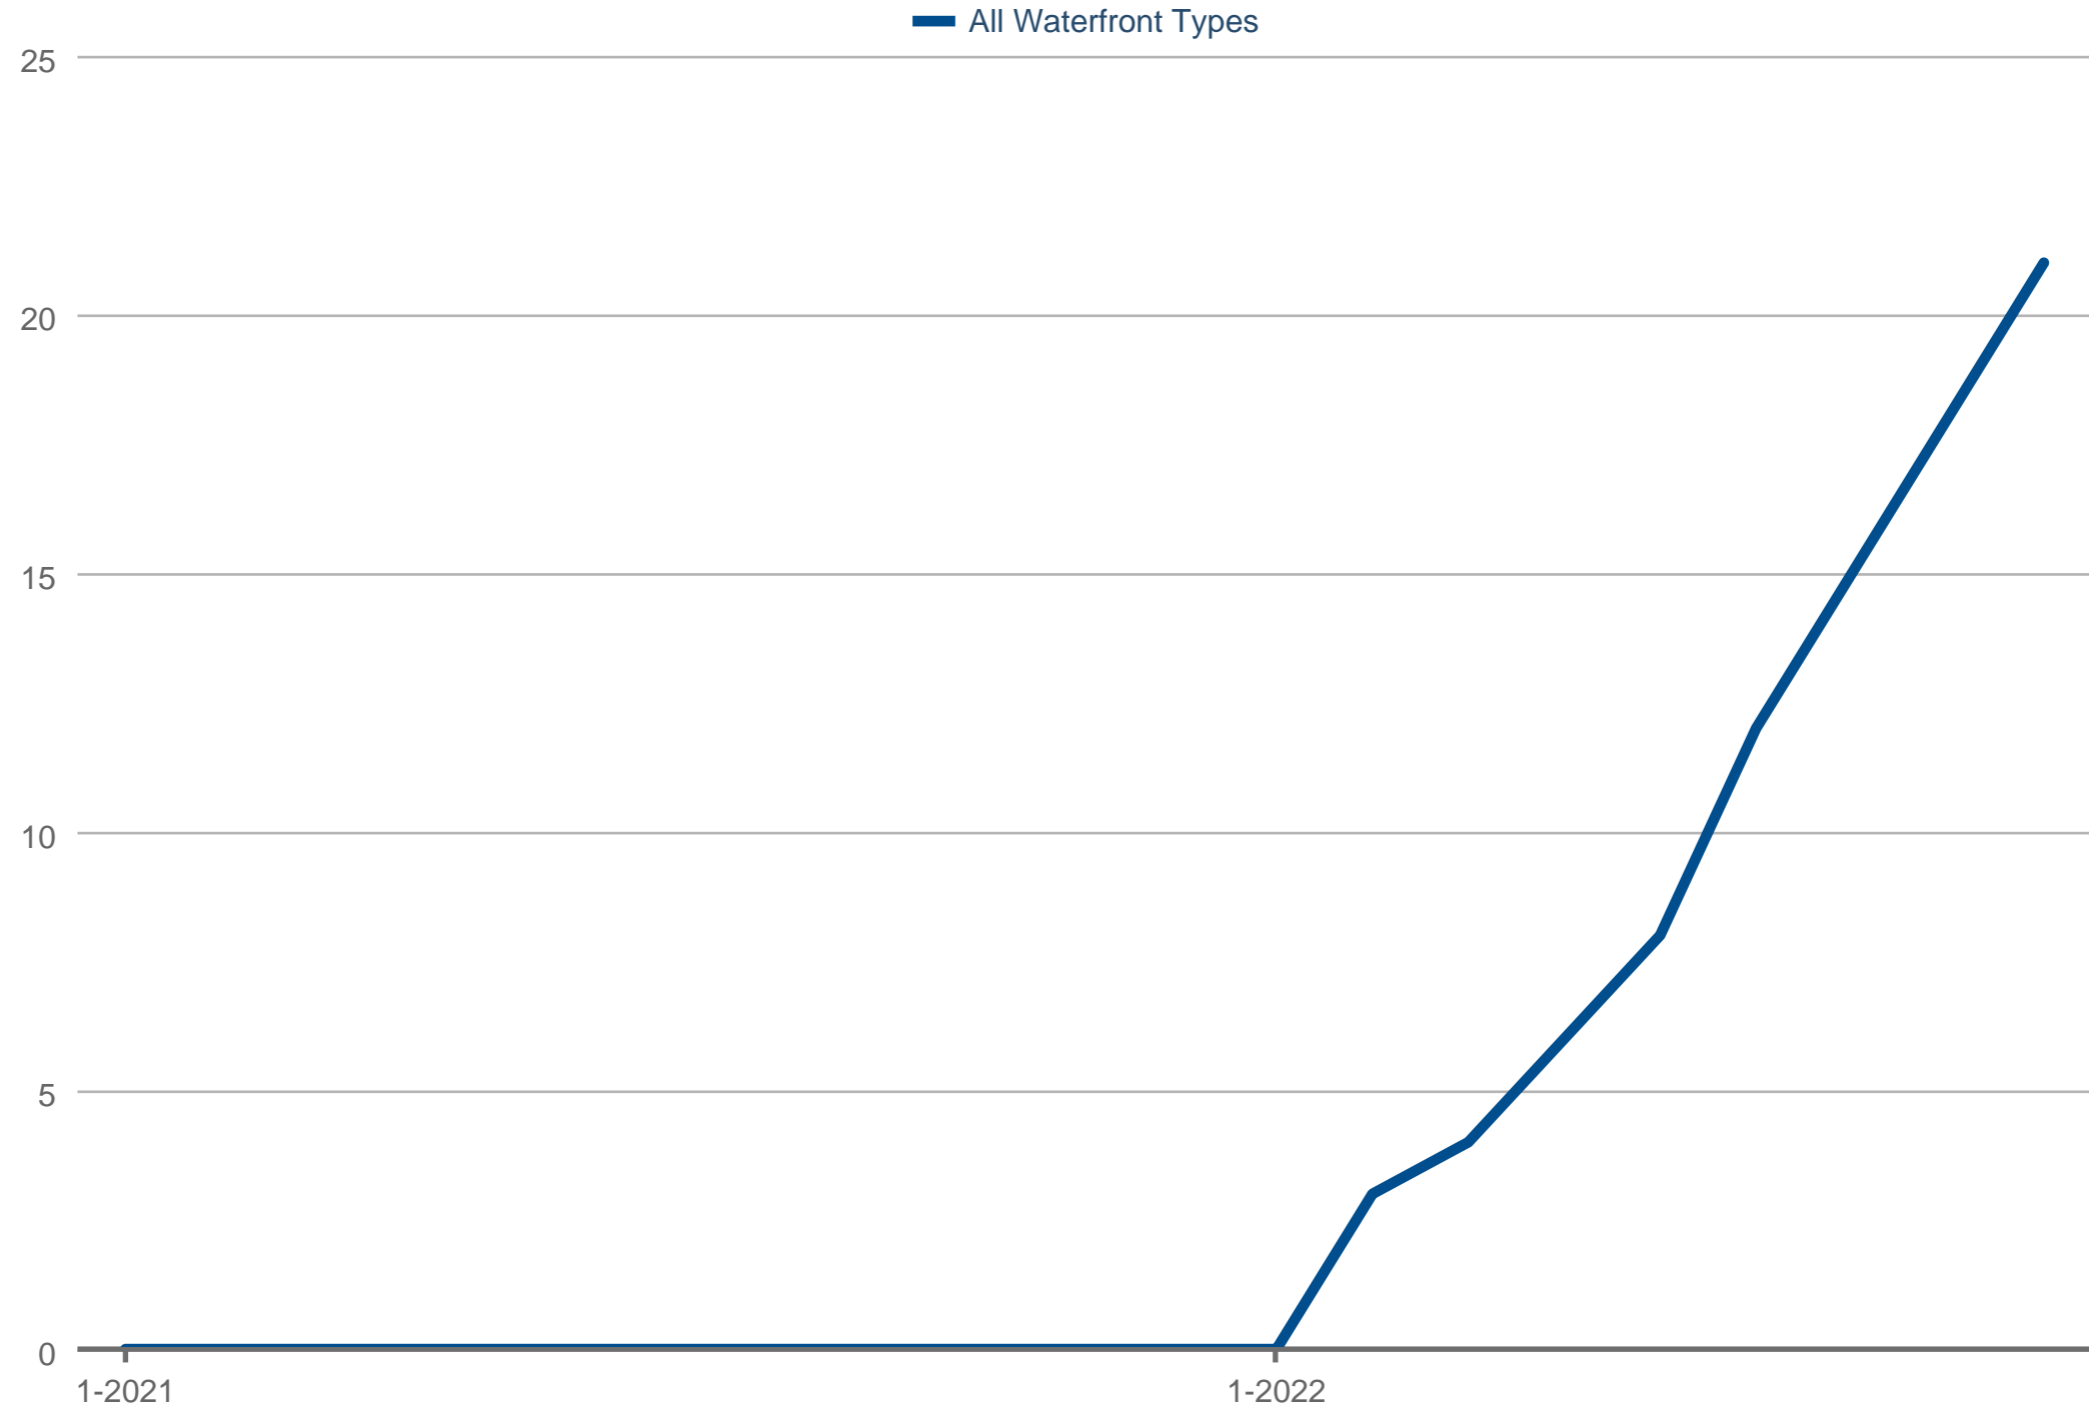

Median Days on Market - By Waterfront Type

Otter Tail County

Each data point is 12 months of activity. Data is from October 6, 2022.