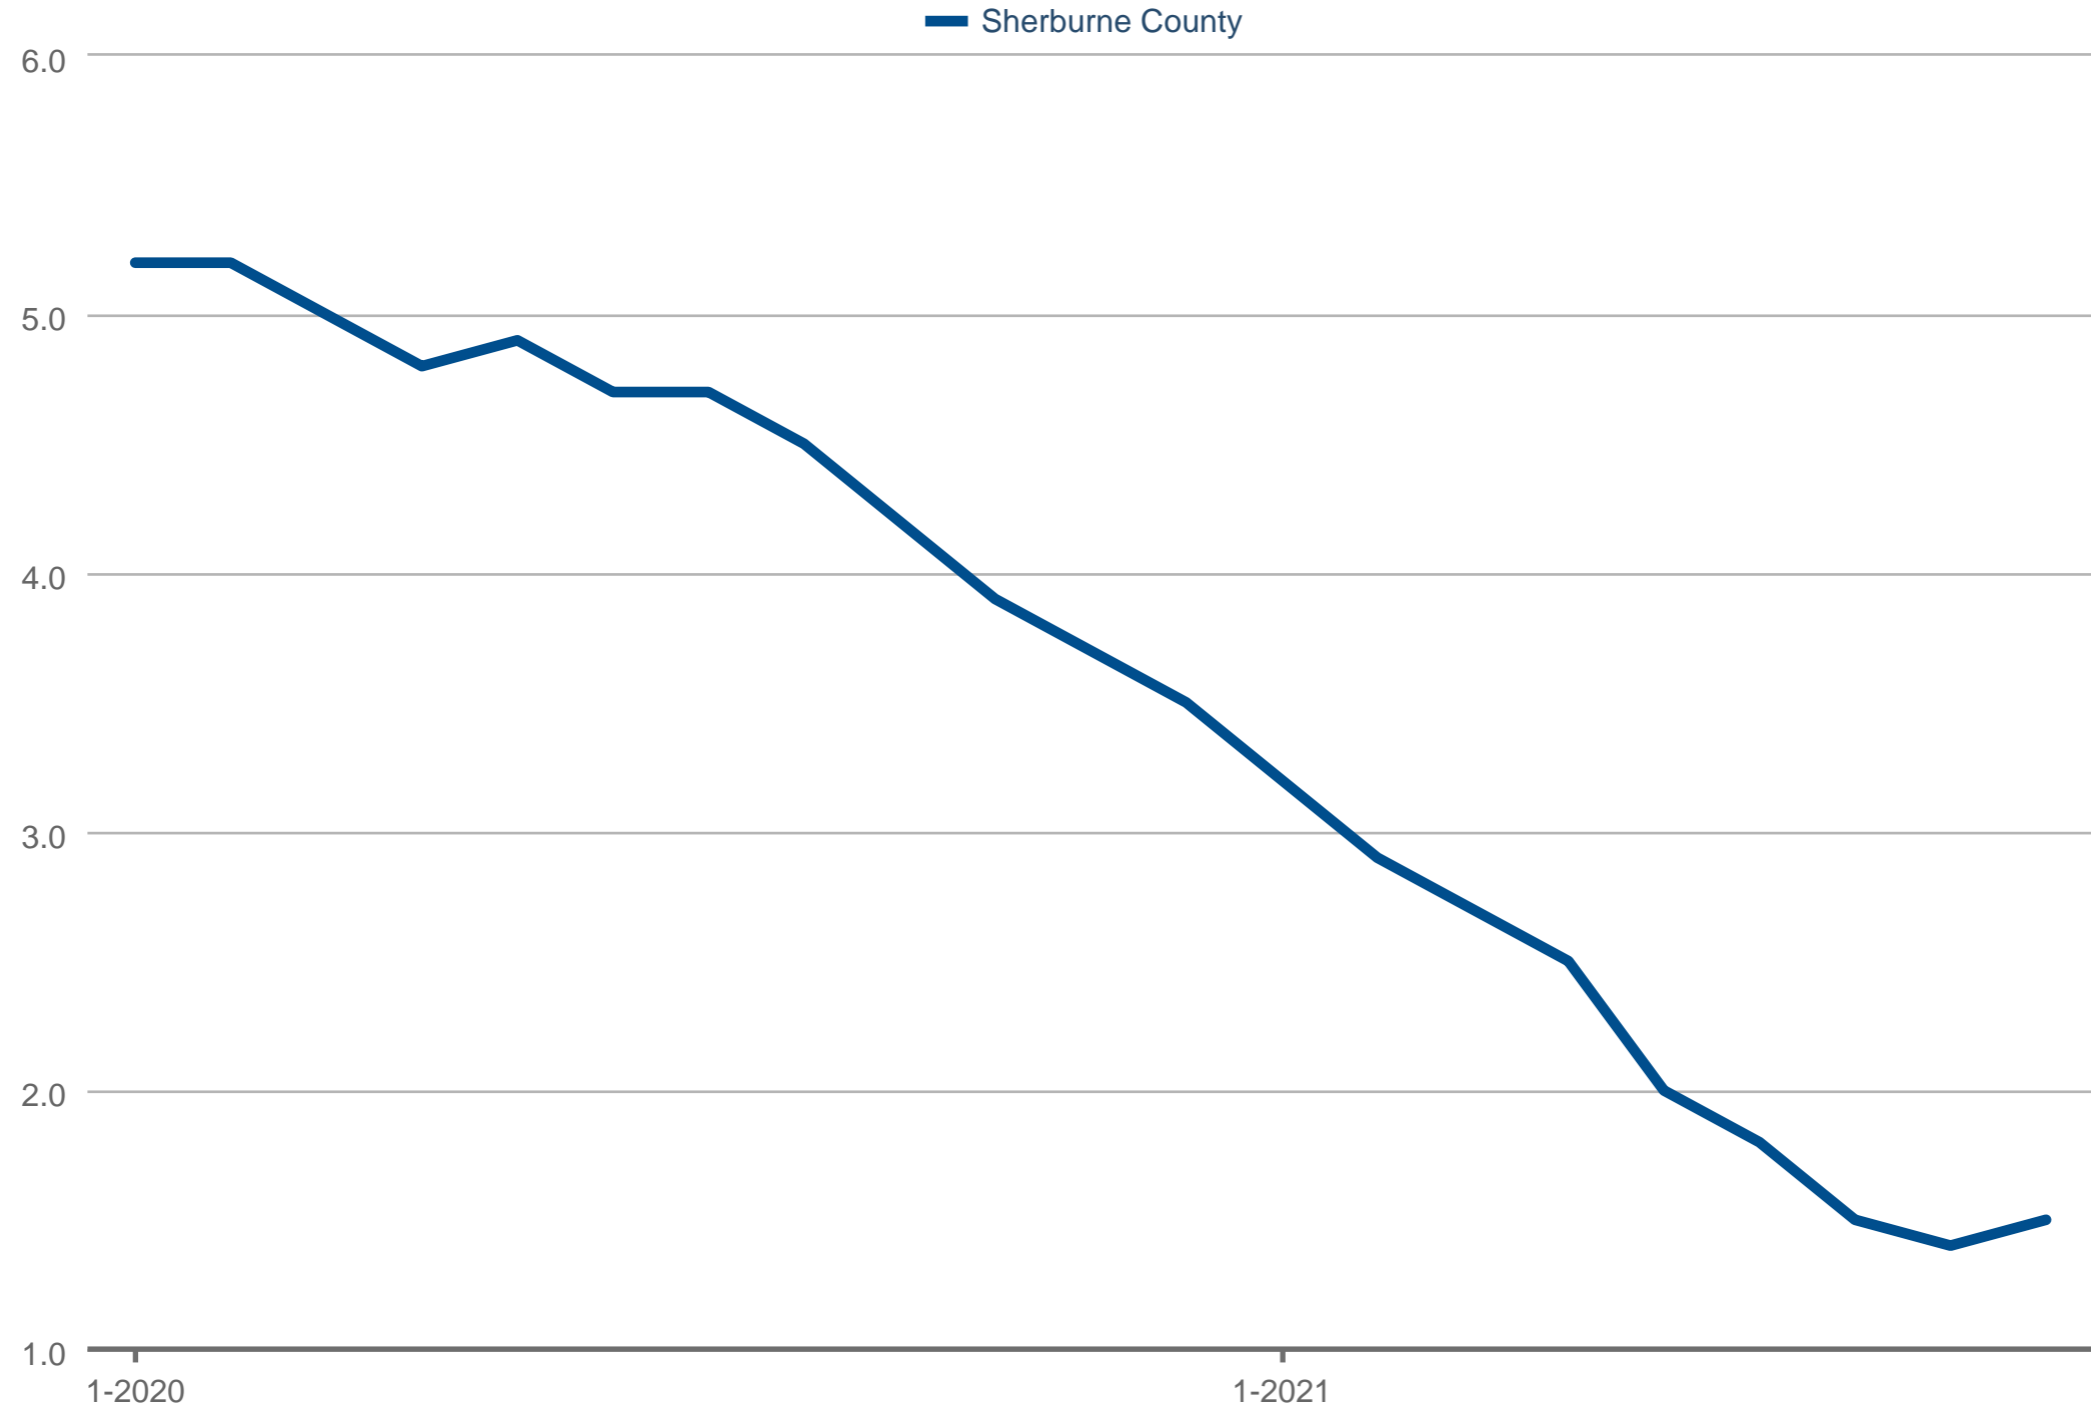

Months Supply of Homes for Sale

Sherburne County: River

Each data point is 12 months of activity. Data is from October 23, 2021.