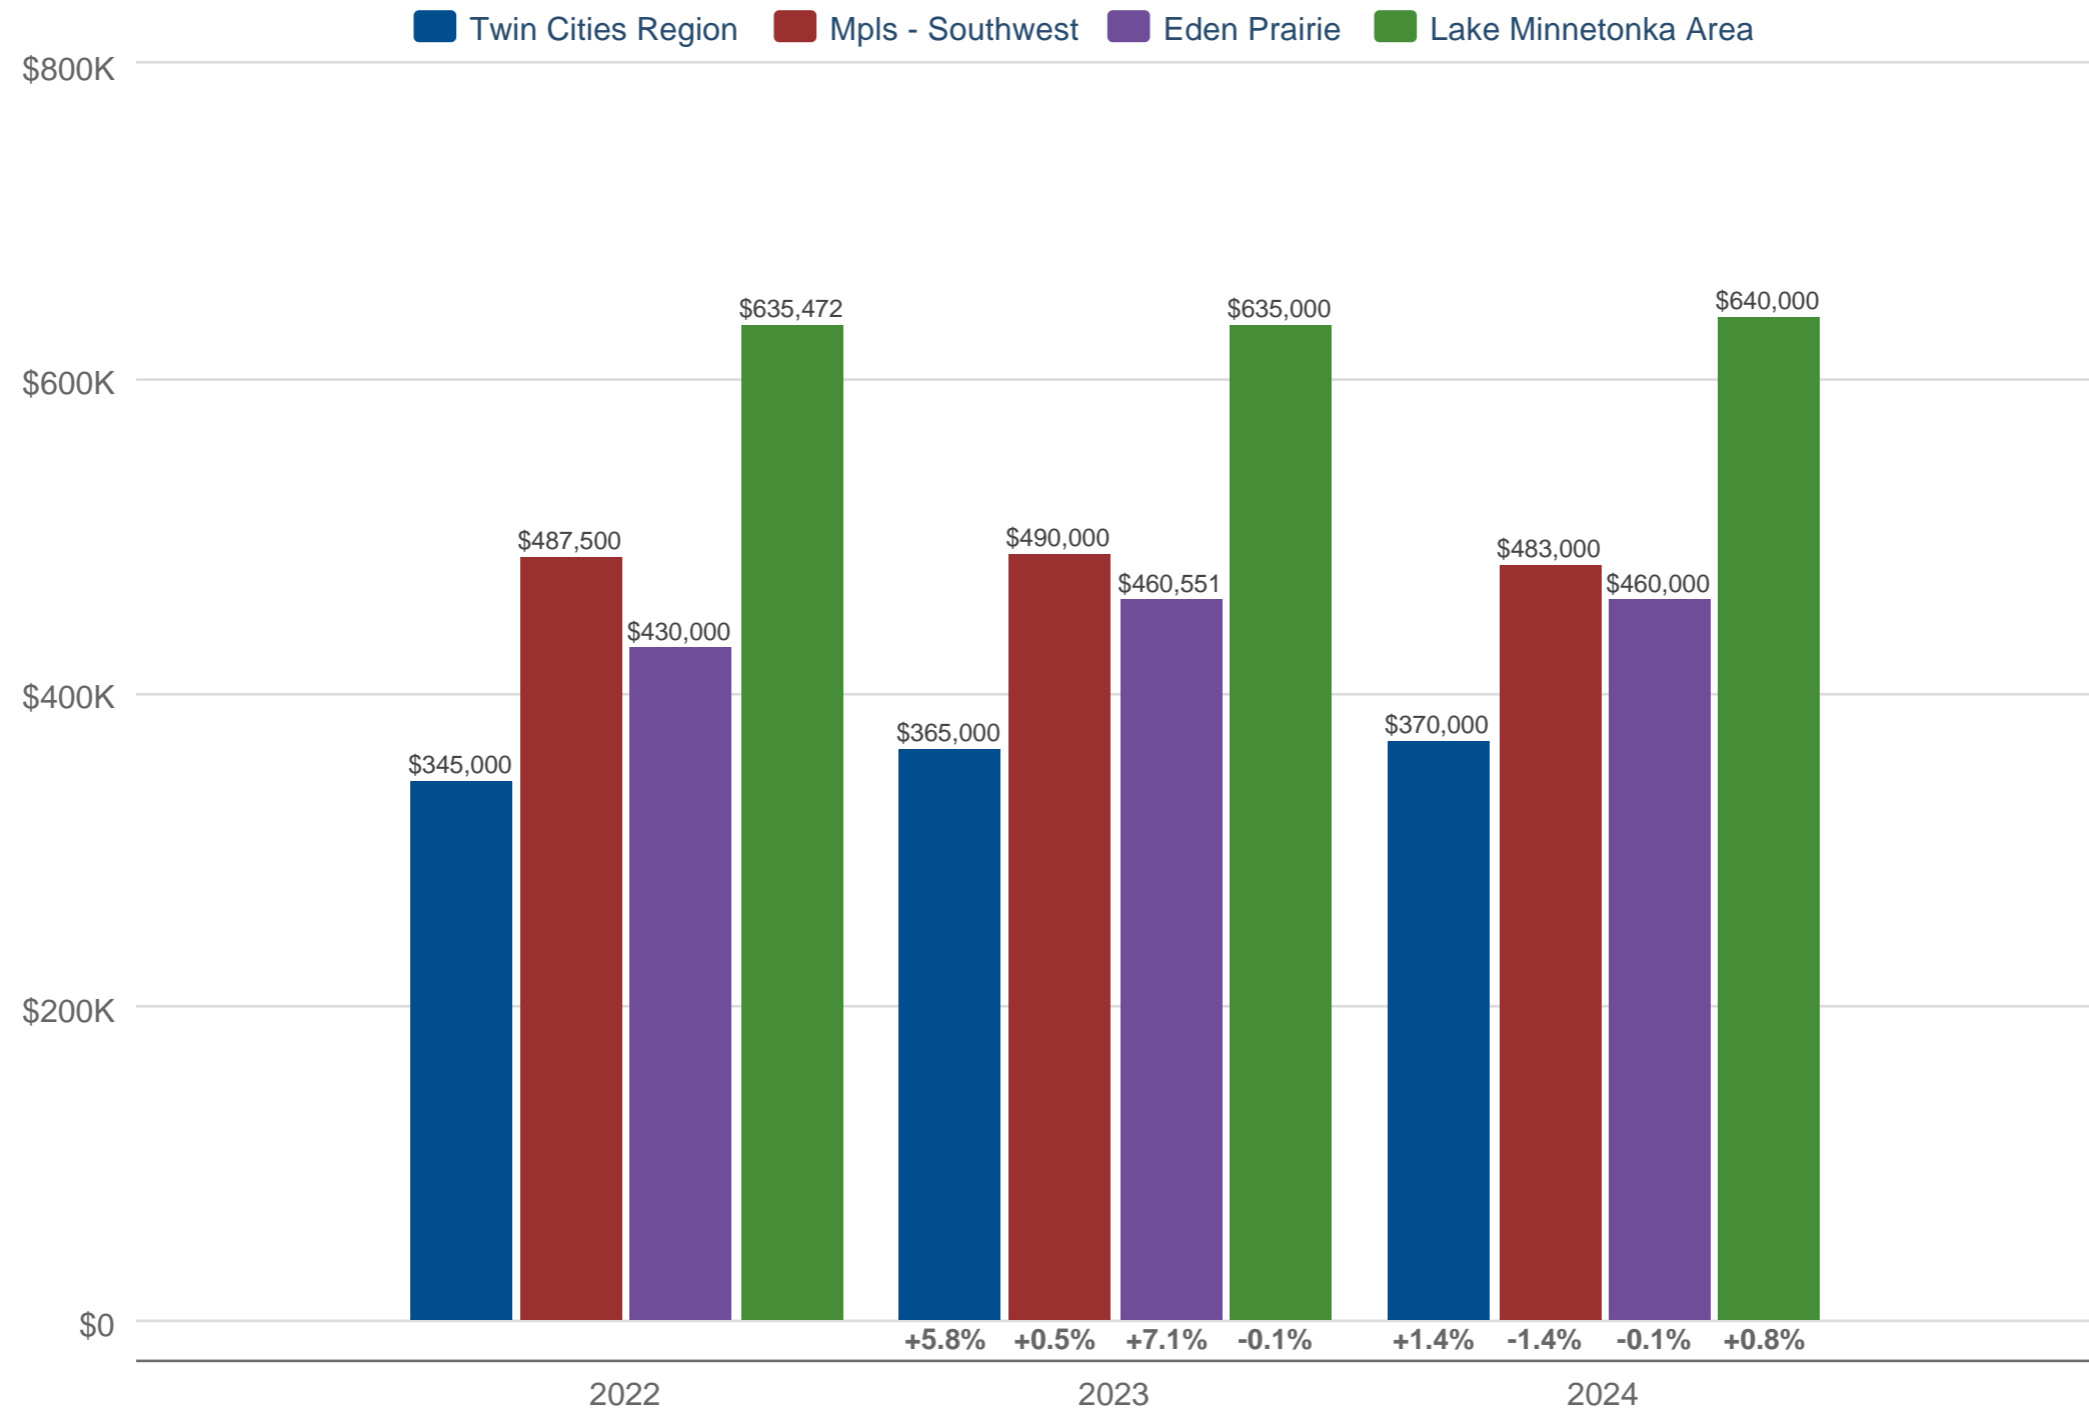

### March Median Sales Price

Twin Cities Region & Mpls - Southwest & Eden Prairie & Lake Minnetonka Area

Each data point is 12 months of activity. Data is from April 25, 2024.

All data from NorthstarMLS. Data deemed reliable but not guaranteed. InfoSparks © 2024 ShowingTime.