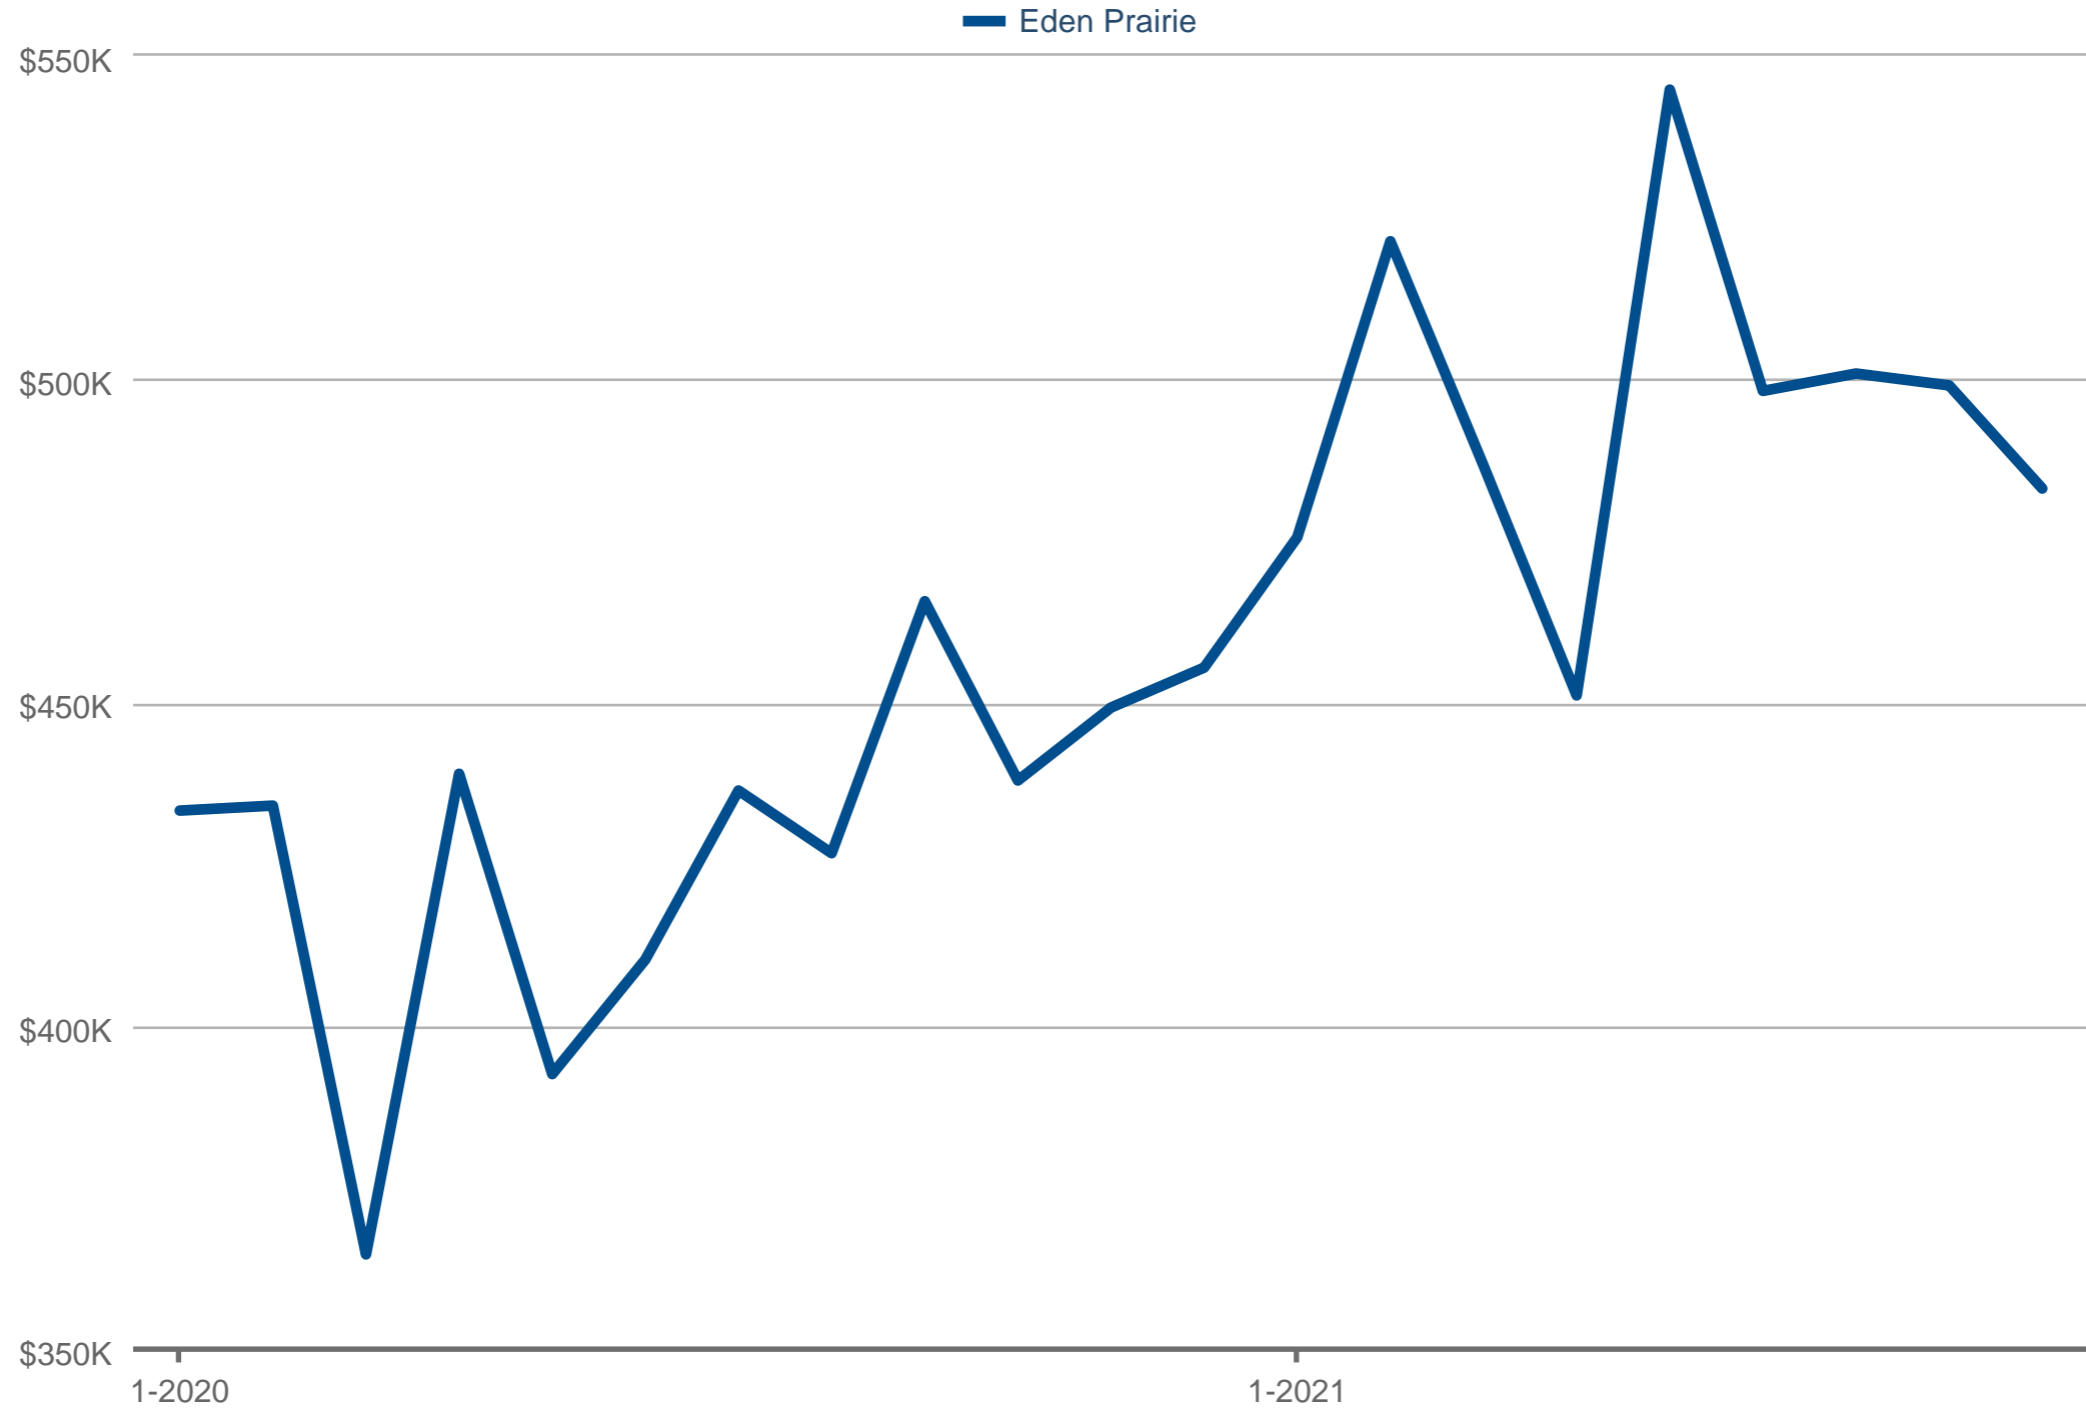

Eden Prairie

Each data point is one month of activity. Data is from October 23, 2021.

All data from NorthstarMLS. Data deemed reliable but not guaranteed. InfoSparks © 2021 ShowingTime.