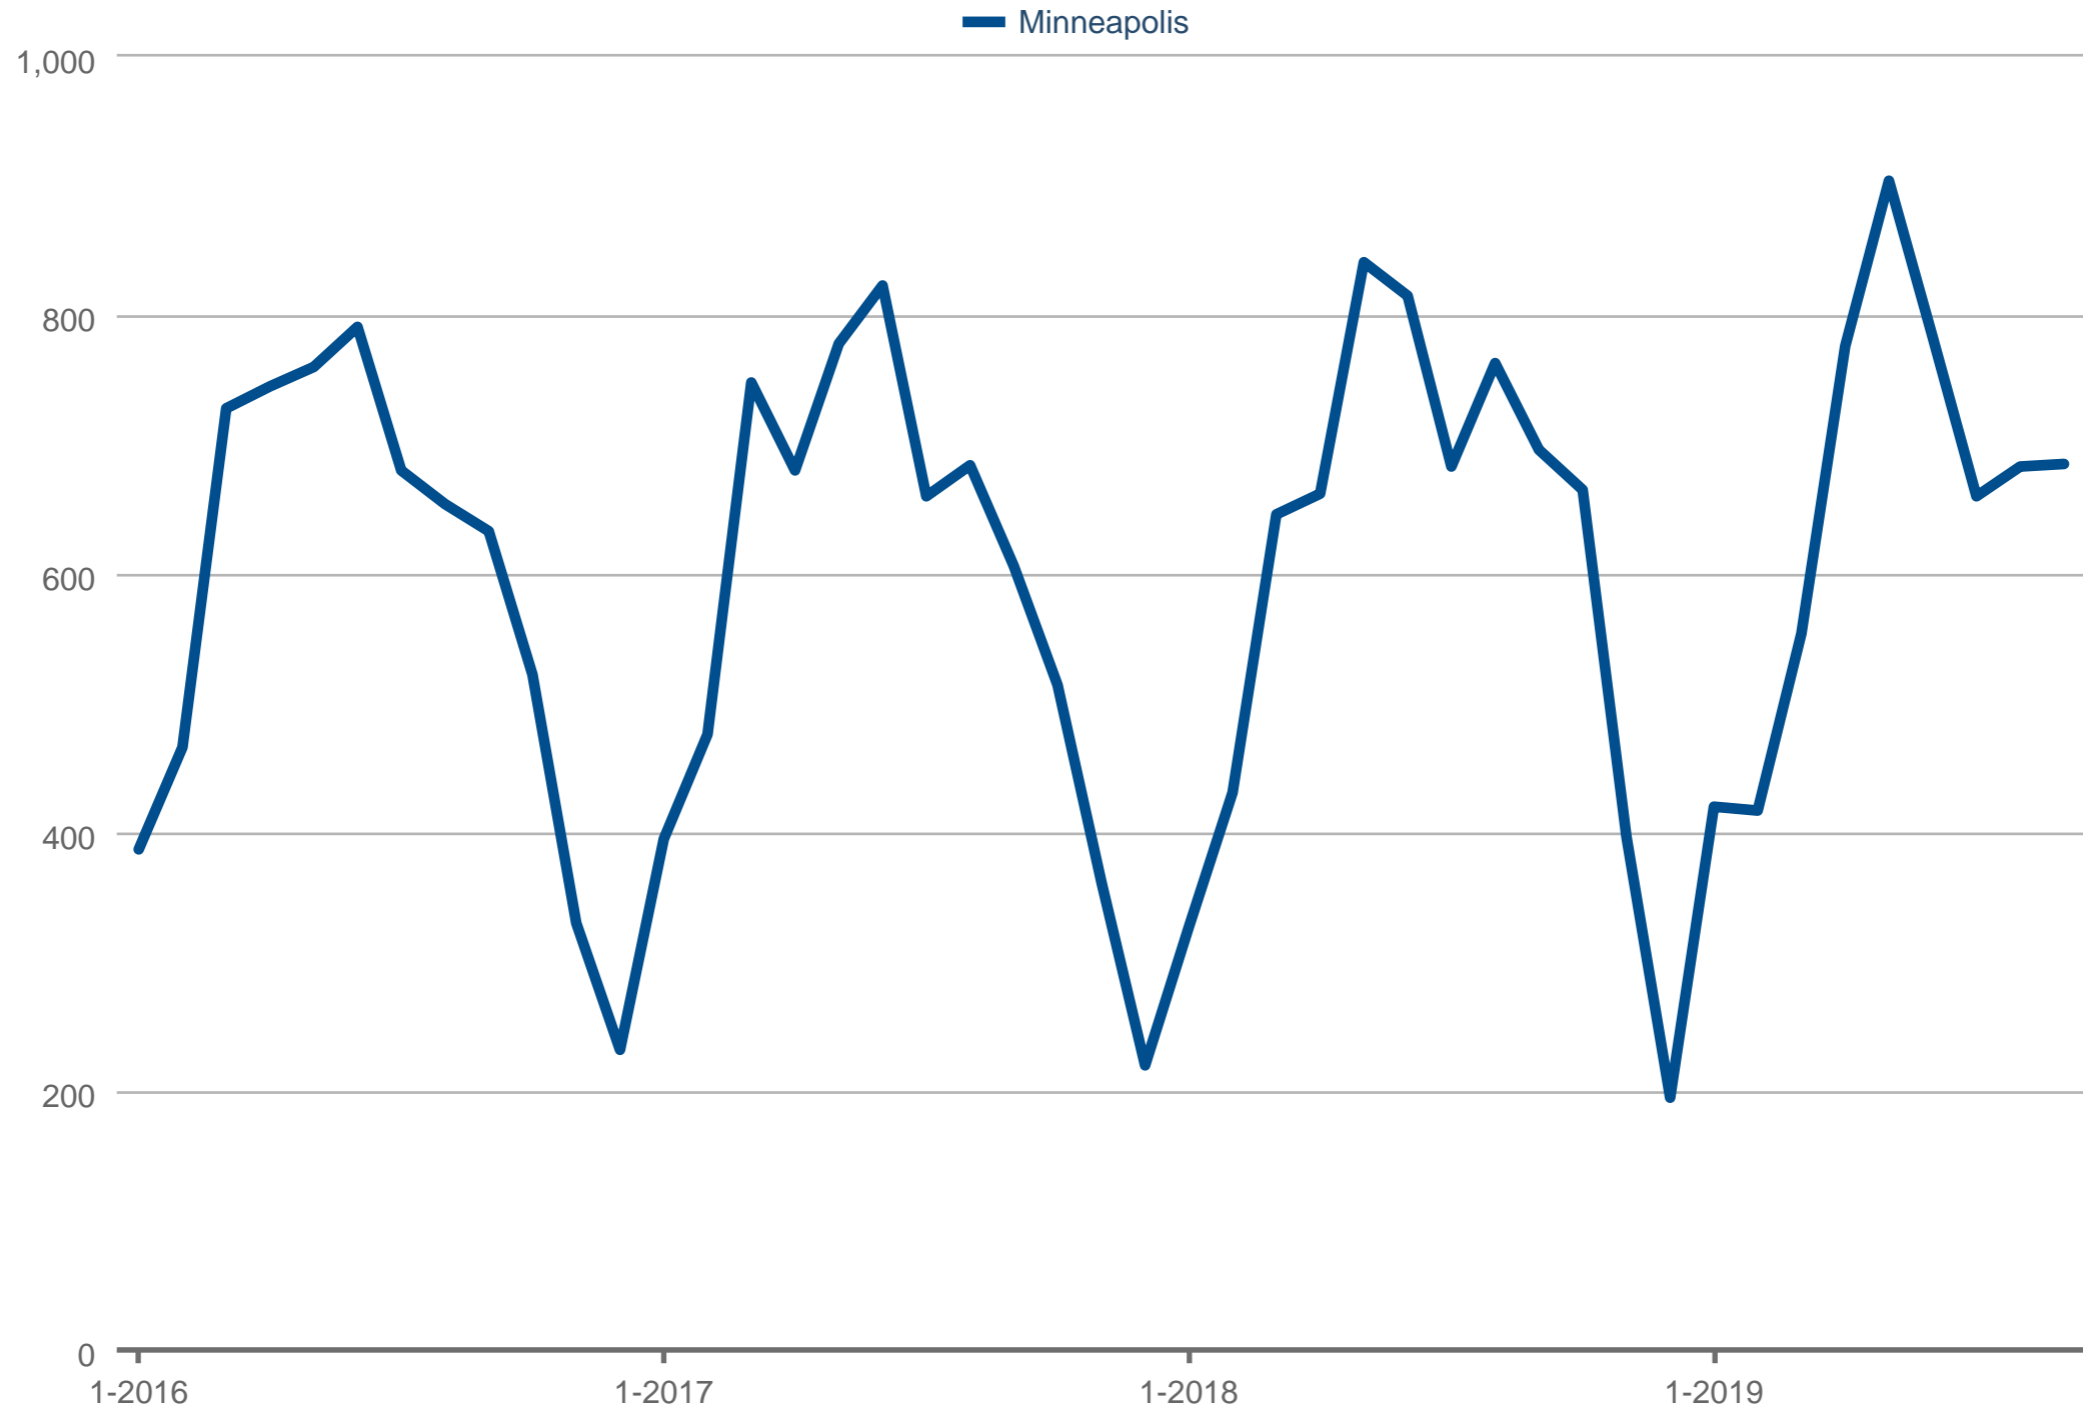

New Listings

Each data point is one month of activity. Data is from October 27, 2019.

All data from NorthstarMLS. Data deemed reliable but not guaranteed. InfoSparks © 2022 ShowingTime.