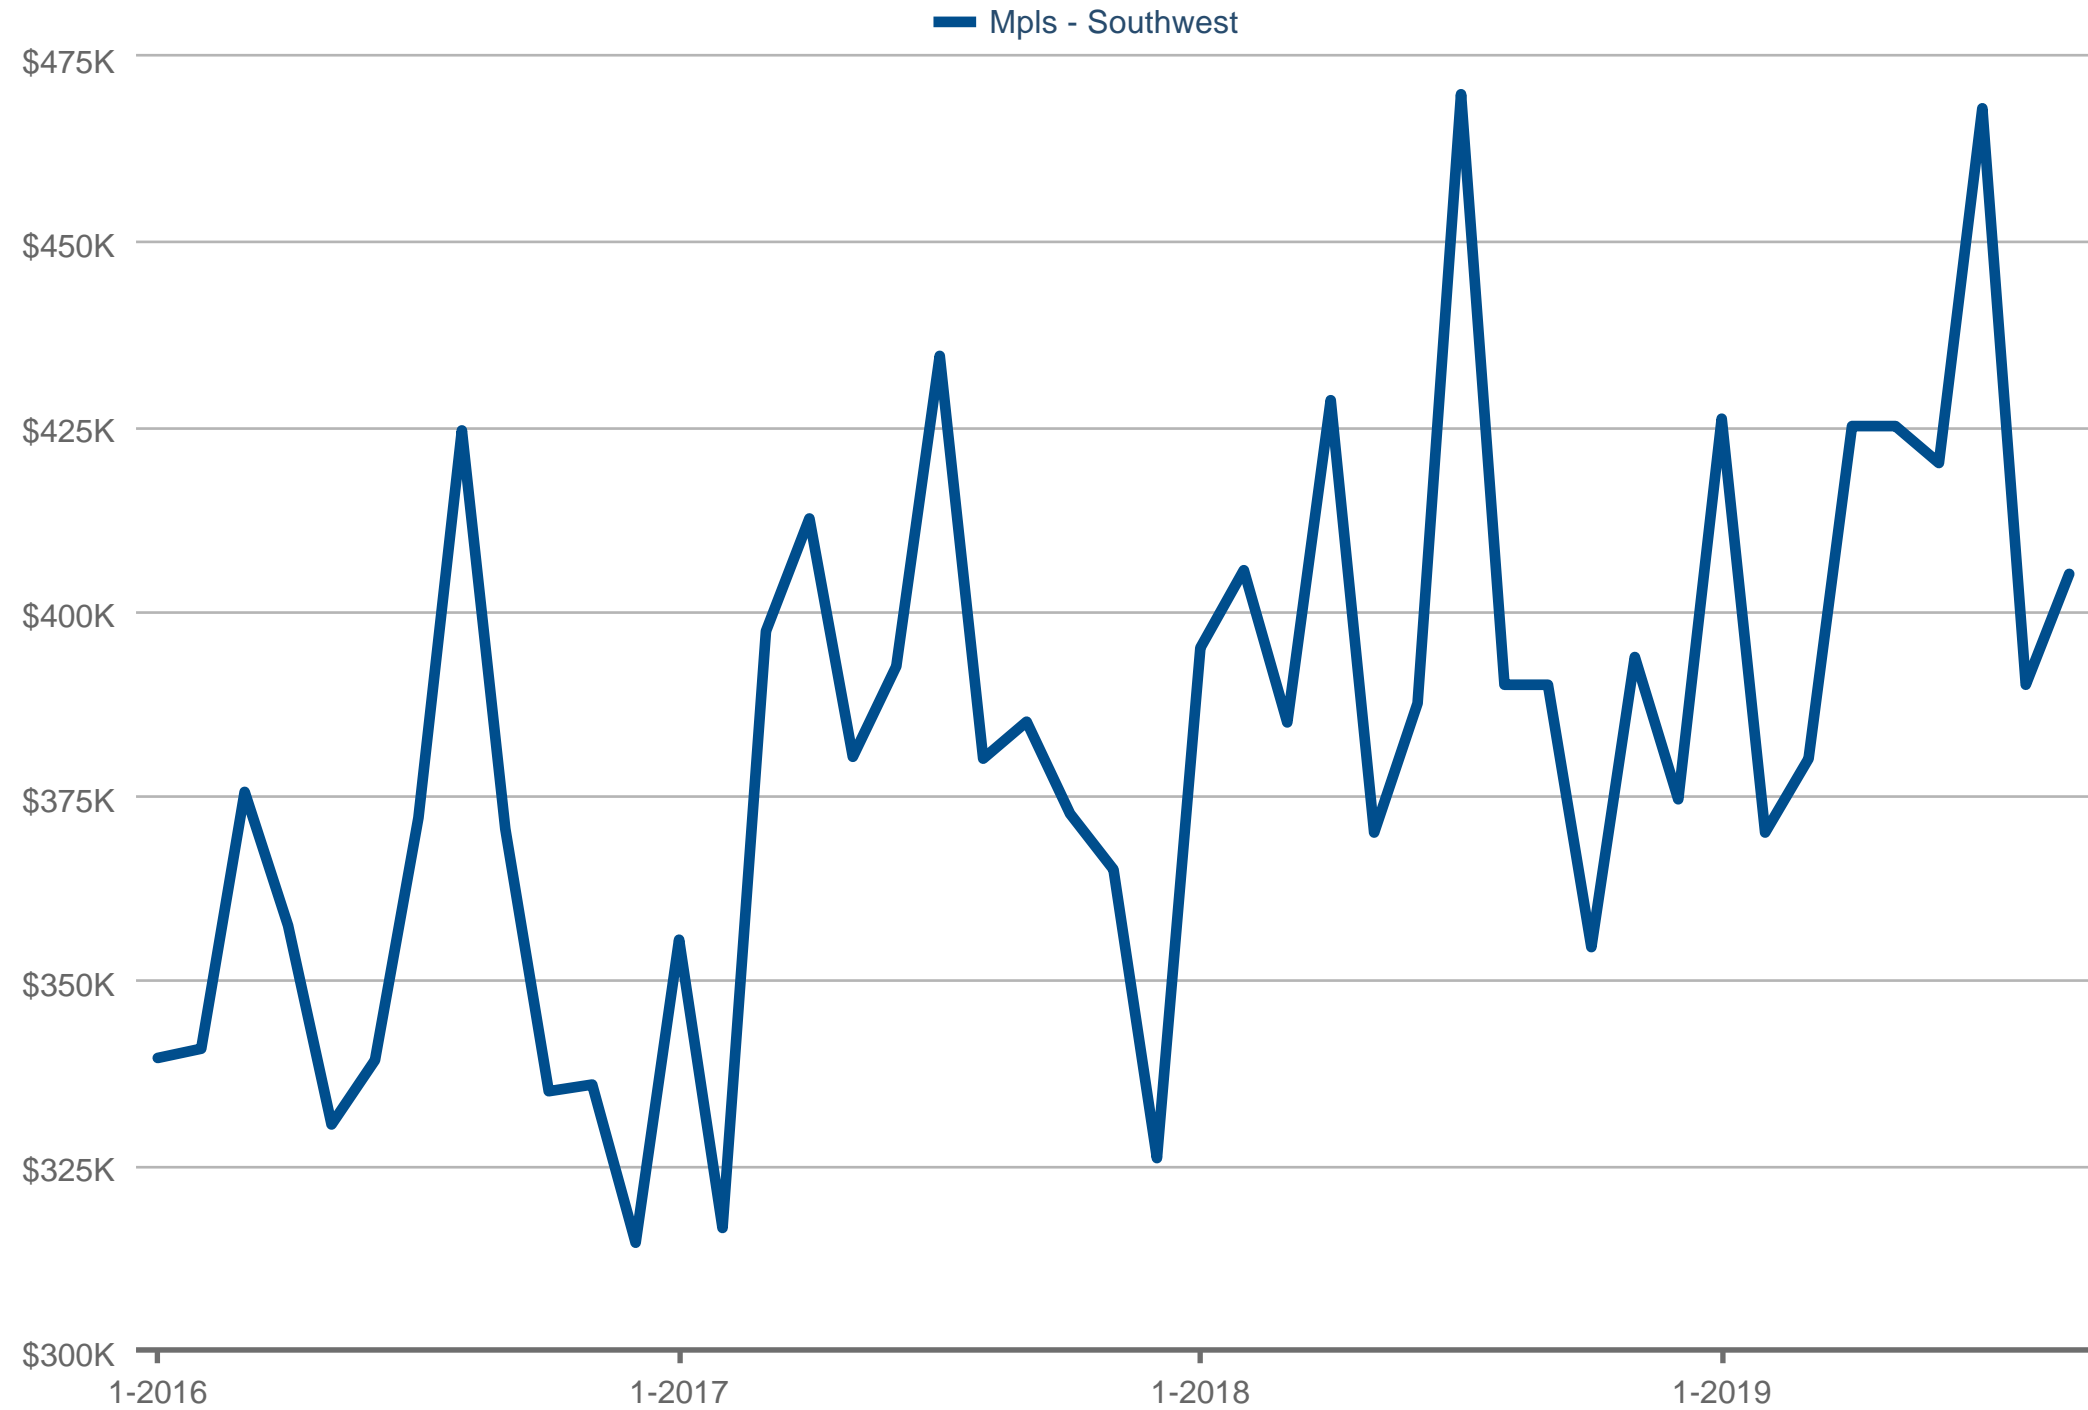

Median Sales Price

Mpls - Southwest

Each data point is one month of activity. Data is from October 31, 2019.

All data from NorthstarMLS. Data deemed reliable but not guaranteed. InfoSparks © 2024 ShowingTime.